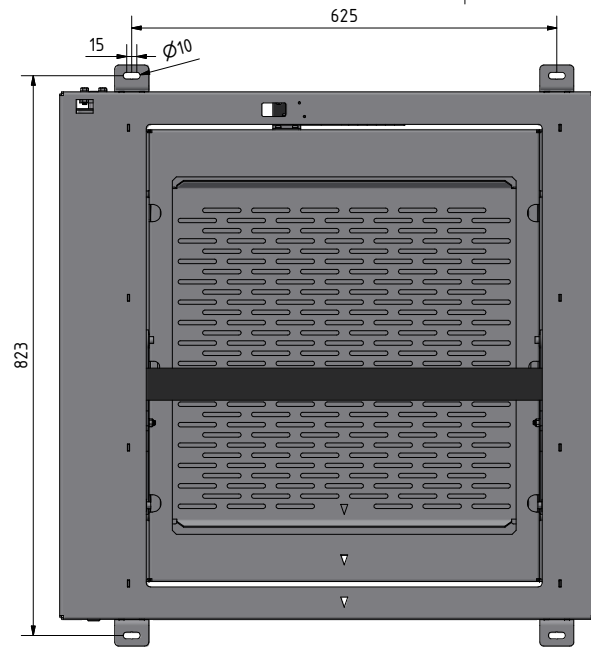

193 projector height adjustable

|            |   |              |       |
|------------|---|--------------|-------|
| CATEGORY   | PROJECTOR CEILING LIFT                                  | DRAWING TYPE |       |
| MODEL      | PLCV6.1   | DRAFT        | FINAL |
| FEATURE 1  | DROP DOWN DISTANCE 300mm                                |              | x     |
| FEATURE 2  | REQUIRED CEILING DEPTH 15mm FOR PROJECTOR HEIGHT >135mm | REVERSION    | DATE  |
| COLOUR     | POWDER COATING RAL9005 (BLACK BUFF)                     | NO           |       |
| DRAWING No | V1.1.11062019-CA  |              |       |