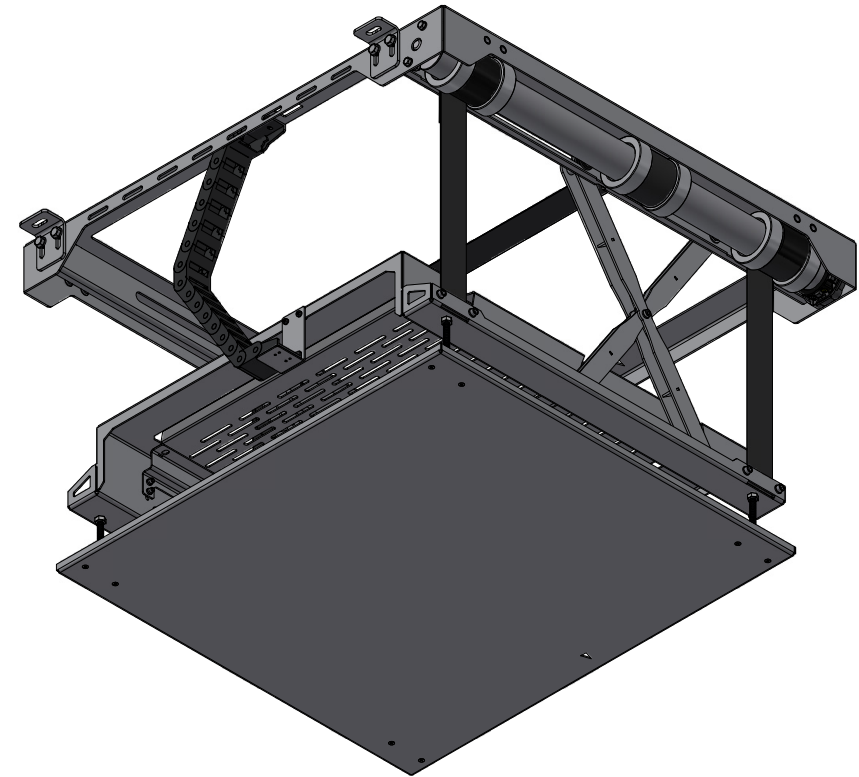

193 projector height adjustable

|            |   |              |       |
|------------|---|--------------|-------|
| CATEGORY   | PROJECTOR CEILING LIFT                                  | DRAWING TYPE |       |
| MODEL      | PLCV6.1   | DRAFT        | FINAL |
| FEATURE 1  | DROP DOWN DISTANCE 300mm                                |              | x     |
| FEATURE 2  | REQUIRED CEILING DEPTH 15mm FOR PROJECTOR HEIGHT >135mm | REVERSION    | DATE  |
| COLOUR     | POWDER COATING RAL9005 (BLACK BUFF)                     | NO           |       |
| DRAWING No | V1.1.11062019-CA  |              |       |