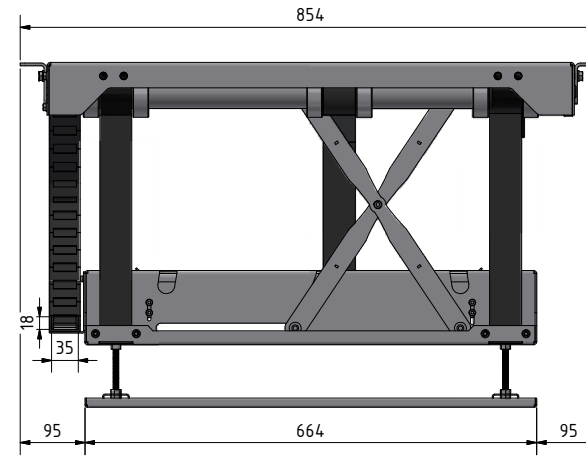

193 projector height adjustable

|            |   |              |       |
|------------|---|--------------|-------|
| CATEGORY   | PROJECTOR CEILING LIFT                                  | DRAWING TYPE |       |
| MODEL      | PLCV6.1   | DRAFT        | FINAL |
| FEATURE 1  | DROP DOWN DISTANCE 300mm                                |              | x     |
| FEATURE 2  | REQUIRED CEILING DEPTH 15mm FOR PROJECTOR HEIGHT >135mm | REVERSION    | DATE  |
| COLOUR     | POWDER COATING RAL9005 (BLACK BUFF)                     | NO           |       |
| DRAWING No | V1.1.11062019-CA  |              |       |