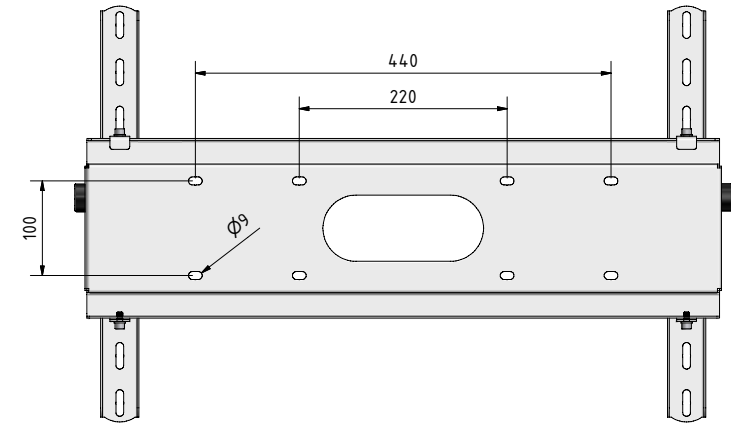

FPWMT-V4-600

CATEGORY	FIXED FLAT PANEL WALL MOUNT WITH TILT	DRAWING TYPE	
MODEL	FPWMT-V4-600	DRAFT	FINAL
FEATURE	TILT ABILITY 20o DEGREES, MOUNT WEIGHT 5kg		x
COLOUR	POWDER COATING RAL9005 (BLACK BUFF)	REVERSION	DATE
DRAWING No	V1.1.05052017-SK	NO	