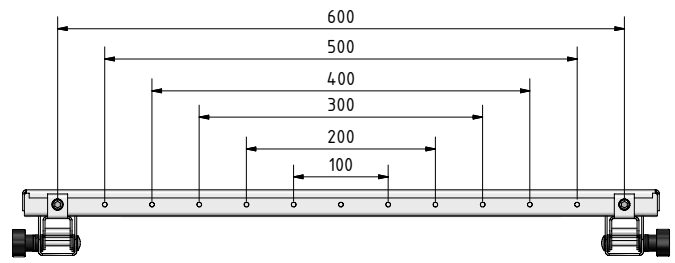

FPWMT-V4-600

CATEGORY	FIXED FLAT PANEL WALL MOUNT WITH TILT	DRAWING TYPE	
MODEL	FPWMT-V4-600	DRAFT	FINAL
FEATURE	TILT ABILITY 20o DEGREES, MOUNT WEIGHT 5kg		x
COLOUR	POWDER COATING RAL9005 (BLACK BUFF)	REVERSION	DATE
DRAWING No	V1.1.05052017-SK	NO	