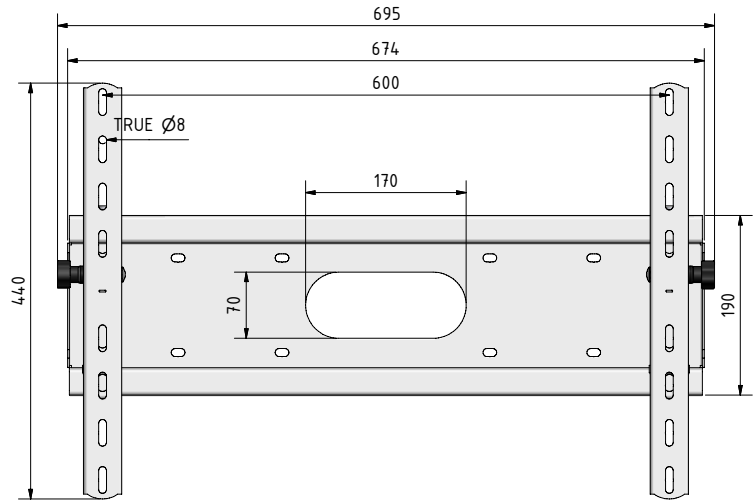

FPWMT-V4-600

CATEGORY	FIXED FLAT PANEL WALL MOUNT WITH TILT	DRAWING TYPE	
MODEL	FPWMT-V4-600	DRAFT	FINAL
FEATURE	TILT ABILITY 20o DEGREES, MOUNT WEIGHT 5kg		x
COLOUR	POWDER COATING RAL9005 (BLACK BUFF)	REVERSION	DATE
DRAWING No	V1.1.05052017-SK	NO	