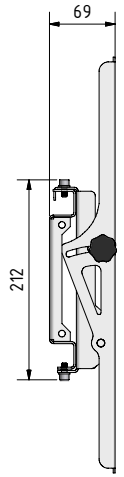

FPWMT-V4-600

CATEGORY	FIXED FLAT PANEL WALL MOUNT WITH TILT	DRAWING TYPE	
MODEL	FPWMT-V4-600	DRAFT	FINAL
FEATURE	TILT ABILITY 20o DEGREES, MOUNT WEIGHT 5kg		x
COLOUR	POWDER COATING RAL9005 (BLACK BUFF)	REVERSION	DATE
DRAWING No	V1.1.05052017-SK	NO	