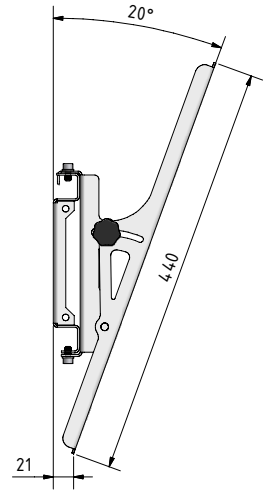

FPWMT-V4-600

CATEGORY	FIXED FLAT PANEL WALL MOUNT WITH TILT	DRAWING TYPE	
MODEL	FPWMT-V4-600	DRAFT	FINAL
FEATURE	TILT ABILITY 20o DEGREES, MOUNT WEIGHT 5kg		x
COLOUR	POWDER COATING RAL9005 (BLACK BUFF)	REVERSION	DATE
DRAWING No	V1.1.05052017-SK	NO	