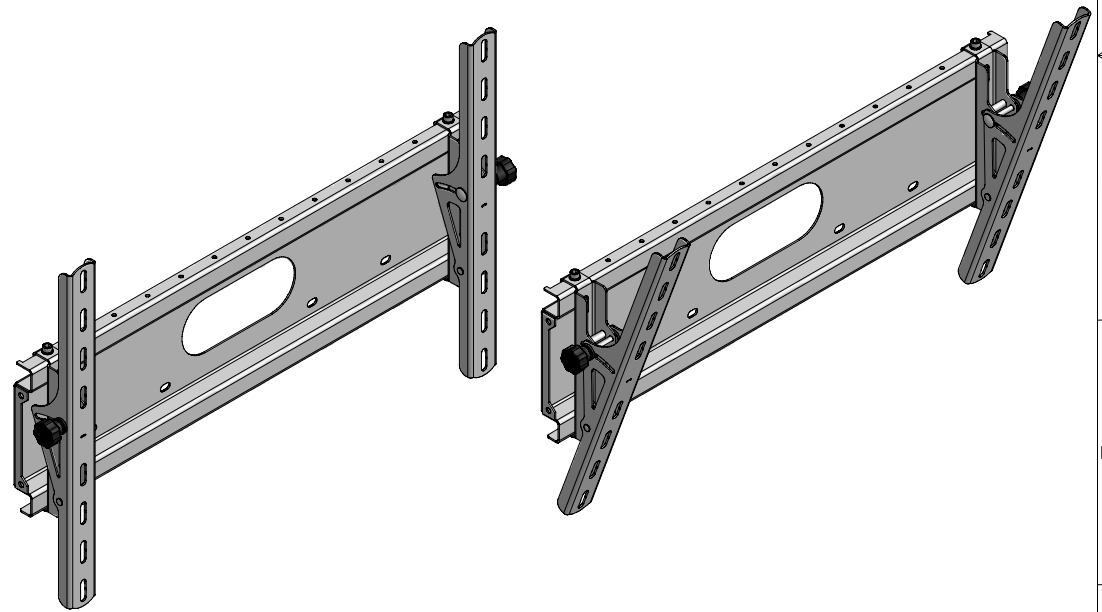

FPWMT-V4-600

CATEGORY	FIXED FLAT PANEL WALL MOUNT WITH TILT	DRAWING TYPE	
MODEL	FPWMT-V4-600	DRAFT	FINAL
FEATURE	TILT ABILITY 20o DEGREES, MOUNT WEIGHT 5kg		x
COLOUR	POWDER COATING RAL9005 (BLACK BUFF)	REVERSION	DATE
DRAWING No	V1.1.05052017-SK	NO	