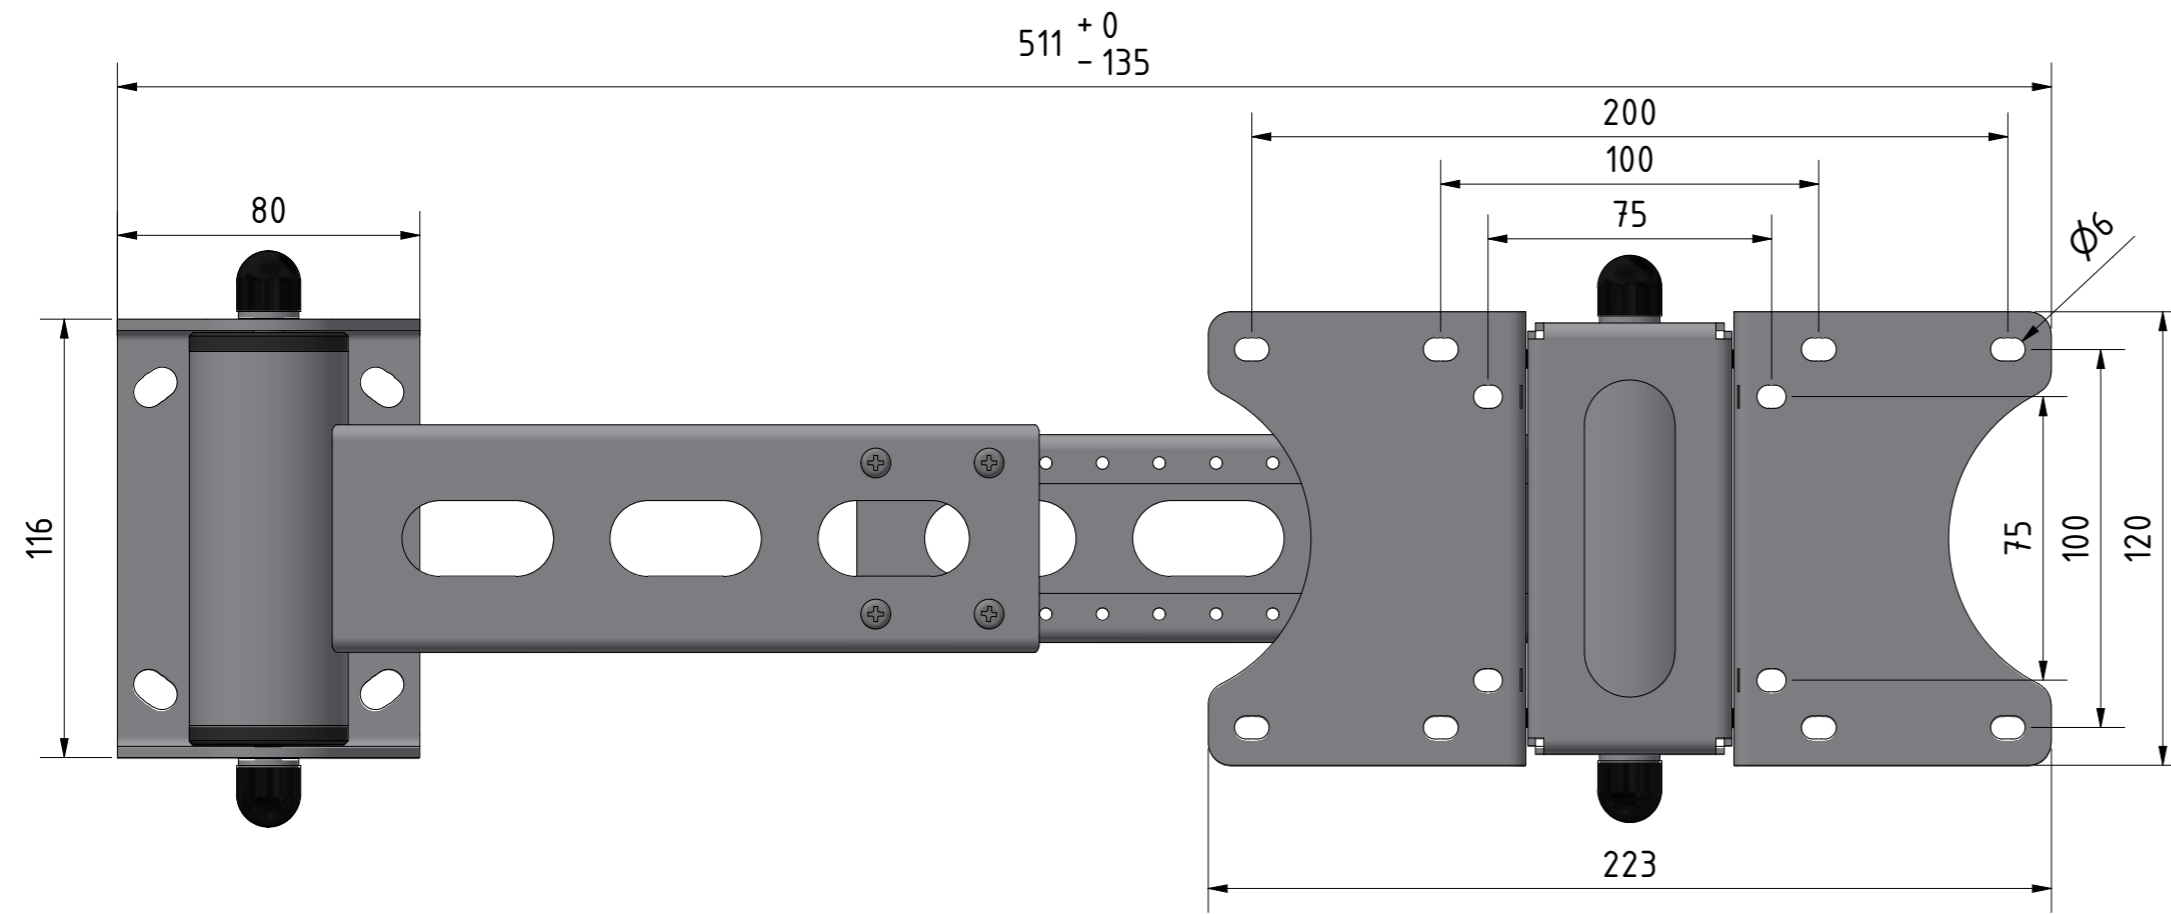

FPWMRT-Vesa 200x100

CATEGORY	FLAT PANEL WALL MOUNT WITH ROTATION & TILT	DRAWING TYPE	
MODEL	FPWMRT-VESA200x100	DRAFT	FINAL
FEATURE	WALL ARM EXTENSION ABILITY, 2 AXIS FULL ROTATION BY 180degrees, FLAT PANEL TILT ABILITY UP TO 13degrees, VESA FROM 75x75mm UP TO 200x100mm, MAXIMUM LOAD CAPACITY 15kg		x
COLOUR	POWDER COATING RAL9005 (BLACK)	DIMENSIONS TOLERANCE	
DRAWING No	V03-051225-CA	+/-0,5%	
APPROVED BY:			