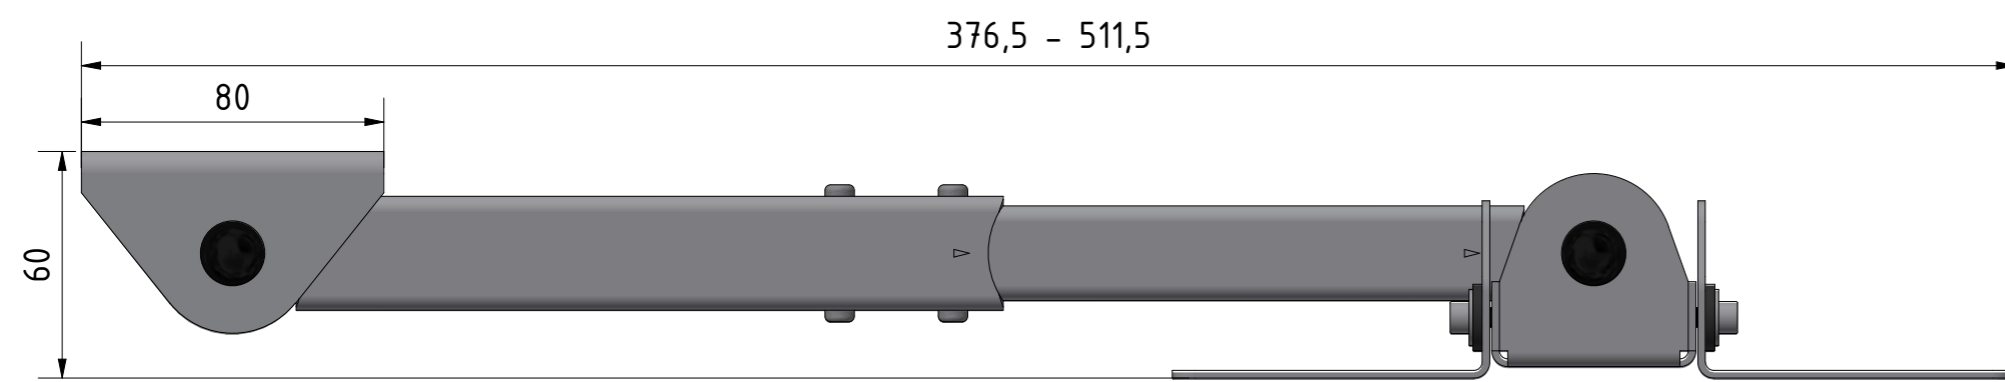

FPWMRT-Vesa 200x100

CATEGORY	FLAT PANEL WALL MOUNT WITH ROTATION & TILT	DRAWING TYPE	
MODEL	FPWMRT-VESA200x100	DRAFT	FINAL
FEATURE	WALL ARM EXTENSION ABILITY, 2 AXIS FULL ROTATION BY 180degrees, FLAT PANEL TILT ABILITY UP TO 13degrees, VESA FROM 75x75mm UP TO 200x100mm, MAXIMUM LOAD CAPACITY 15kg		x
COLOUR	POWDER COATING RAL9005 (BLACK)	DIMENSIONS TOLERANCE	
DRAWING No	V03-051225-CA	+/-0,5%	
APPROVED BY:			