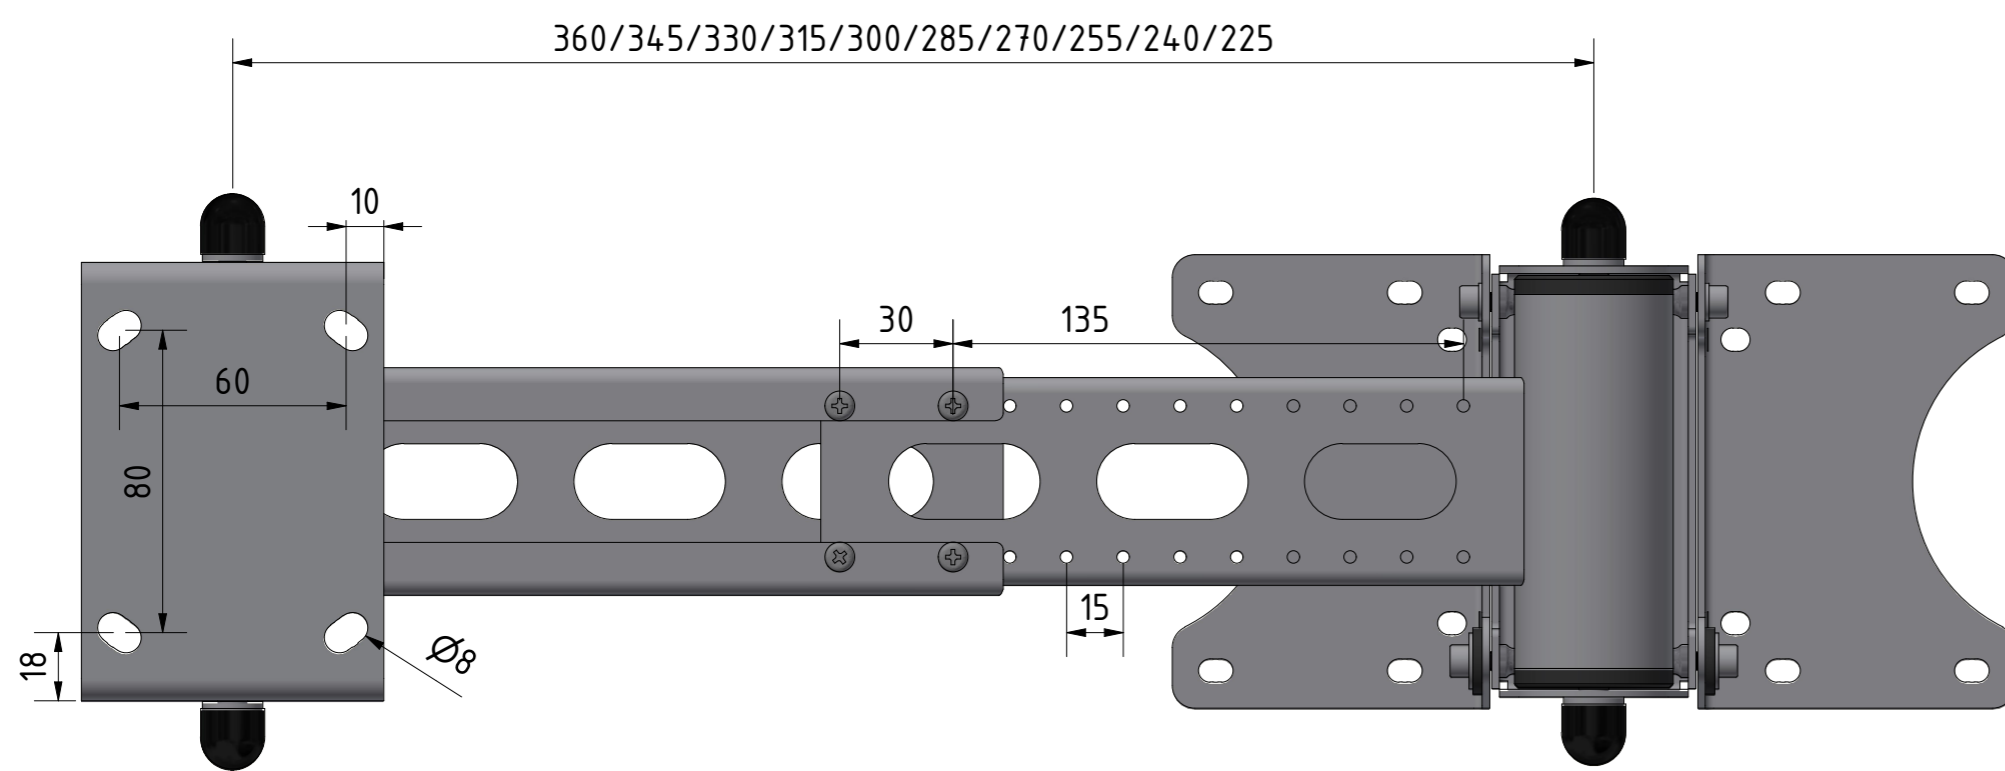

FPWMRT-Vesa 200x100

CATEGORY	FLAT PANEL WALL MOUNT WITH ROTATION & TILT	DRAWING TYPE	
MODEL	FPWMRT-VESA200x100	DRAFT	FINAL
FEATURE	WALL ARM EXTENSION ABILITY, 2 AXIS FULL ROTATION BY 180degrees, FLAT PANEL TILT ABILITY UP TO 13degrees, VESA FROM 75x75mm UP TO 200x100mm, MAXIMUM LOAD CAPACITY 15kg		x
COLOUR	POWDER COATING RAL9005 (BLACK)	DIMENSIONS TOLERANCE	
DRAWING No	V03-051225-CA	+/-0,5%	
APPROVED BY:			