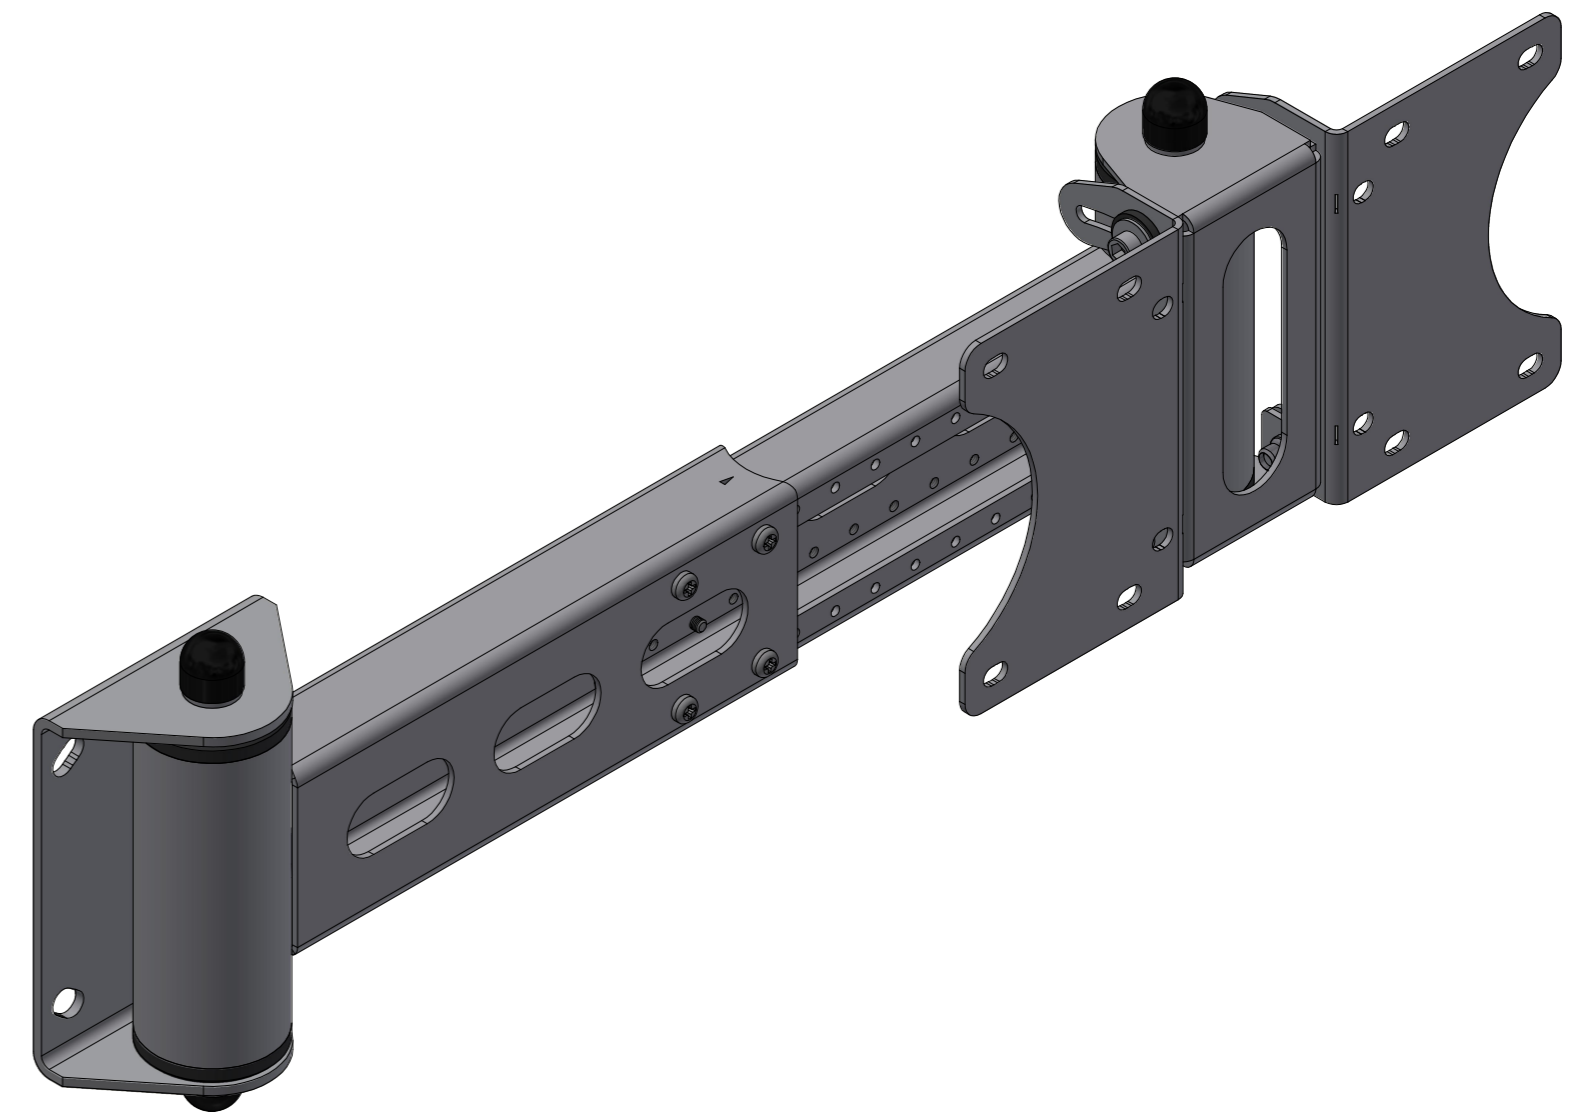

FPWMRT-Vesa 200x100

CATEGORY	FLAT PANEL WALL MOUNT WITH ROTATION & TILT	DRAWING TYPE	
MODEL	FPWMRT-VESA200x100	DRAFT	FINAL
FEATURE	WALL ARM EXTENSION ABILITY, 2 AXIS FULL ROTATION BY 180degrees, FLAT PANEL TILT ABILITY UP TO 13degrees, VESA FROM 75x75mm UP TO 200x100mm, MAXIMUM LOAD CAPACITY 15kg		x
COLOUR	POWDER COATING RAL9005 (BLACK)	DIMENSIONS TOLERANCE	
DRAWING No	V03-051225-CA	+/-0,5%	
APPROVED BY:			