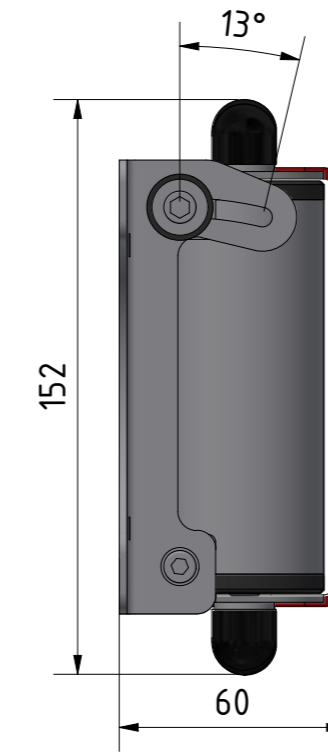

FPWMRT-Vesa 200x100

CATEGORY	FLAT PANEL WALL MOUNT WITH ROTATION & TILT	DRAWING TYPE	
MODEL	FPWMRT-VESA200x100	DRAFT	FINAL
FEATURE	WALL ARM EXTENSION ABILITY, 2 AXIS FULL ROTATION BY 180degrees, FLAT PANEL TILT ABILITY UP TO 13degrees, VESA FROM 75x75mm UP TO 200x100mm, MAXIMUM LOAD CAPACITY 15kg		x
COLOUR	POWDER COATING RAL9005 (BLACK)	DIMENSIONS TOLERANCE	
DRAWING No	V03-051225-CA	+/-0,5%	
APPROVED BY:			