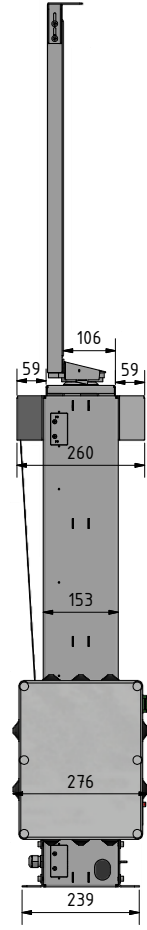

FPLTRV3-800 OPEN

CATEGORY	FLAT PANEL FURNITURE LIFT	DRAWING TYPE	FINAL
MODEL	FPLTRV3-800	DRAFT	X
FEATURE A	FLAT PANEL ROTATION UP TO 300degrees	REVISION	DATE
FEATURE B	MAXIMUM LOAD CAPACITY (TV+ COVER) ? 35KG	NO	
DRAWING No	V1.1.12082022