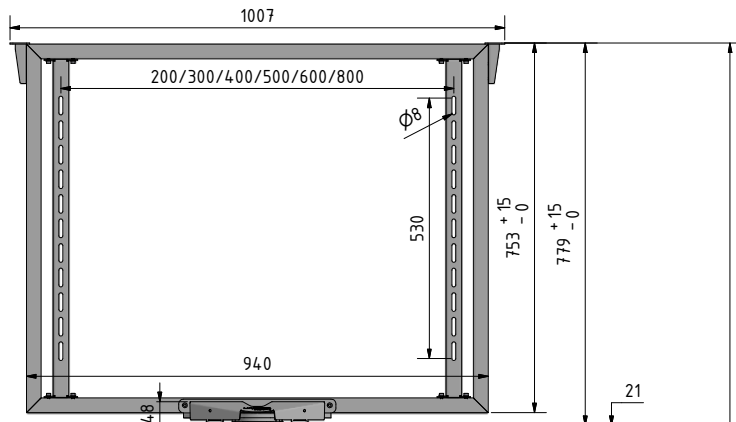

FPLTRV3-800 OPEN

CATEGORY	FLAT PANEL FURNITURE LIFT	DRAWING TYPE	FINAL
MODEL	FPLTRV3-800	DRAFT	X
FEATURE A	FLAT PANEL ROTATION UP TO 300degrees	REVISION	DATE
FEATURE B	MAXIMUM LOAD CAPACITY (TV+ COVER) ? 35KG	NO	
DRAWING No	V1.1.12082022