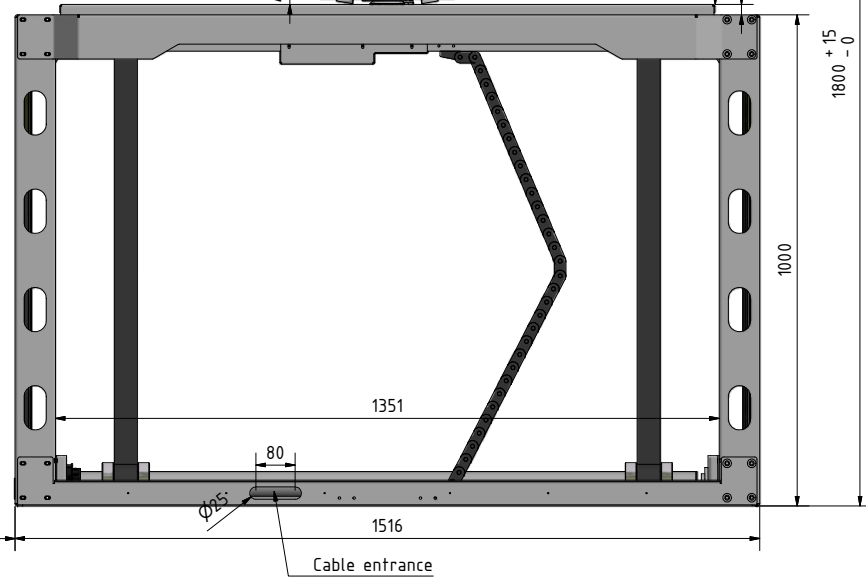

FPLTRV3-800 OPEN

CATEGORY	FLAT PANEL FURNITURE LIFT	DRAWING TYPE	FINAL
MODEL	FPLTRV3-800	DRAFT	X
FEATURE A	FLAT PANEL ROTATION UP TO 300degrees	REVISION	DATE
FEATURE B	MAXIMUM LOAD CAPACITY (TV+ COVER) ? 35KG	NO	
DRAWING No	V1.1.12082022