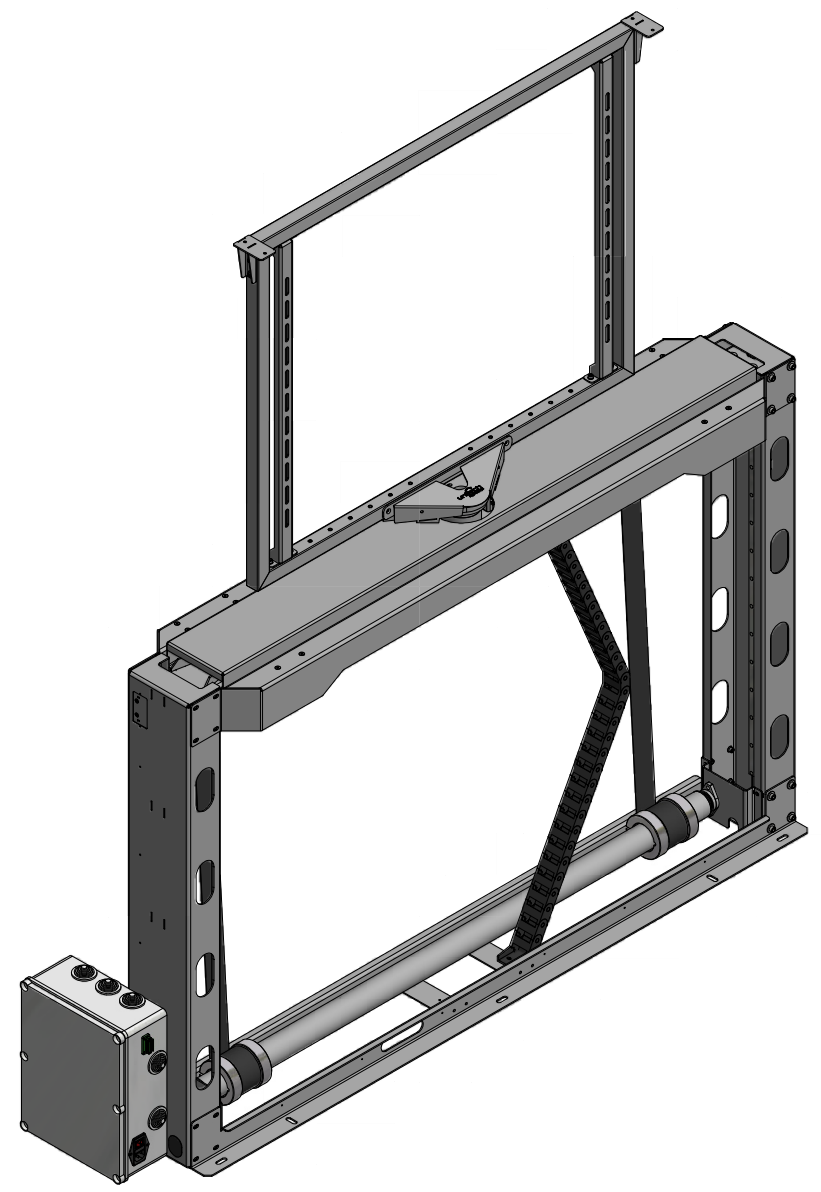

FPLTRV3-800 OPEN

CATEGORY	FLAT PANEL FURNITURE LIFT	DRAWING TYPE	FINAL
MODEL	FPLTRV3-800	DRAFT	X
FEATURE A	FLAT PANEL ROTATION UP TO 300degrees	REVISION	DATE
FEATURE B	MAXIMUM LOAD CAPACITY (TV+ COVER) ? 35KG	NO	
DRAWING No	V1.1.12082022