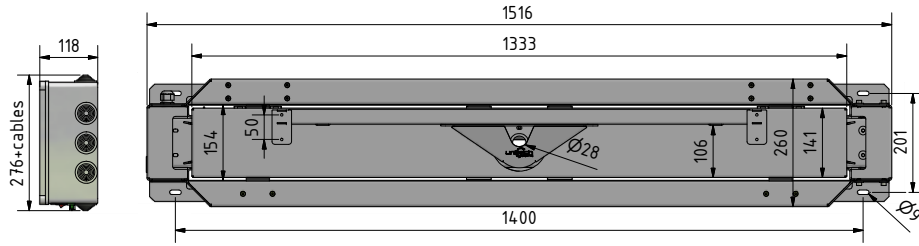

FPLTRV3-800 OPEN

CATEGORY	FLAT PANEL FURNITURE LIFT	DRAWING TYPE	FINAL
MODEL	FPLTRV3-800	DRAFT	X
FEATURE A	FLAT PANEL ROTATION UP TO 300degrees	REVISION	DATE
FEATURE B	MAXIMUM LOAD CAPACITY (TV+ COVER) ? 35KG	NO	
DRAWING No	V1.1.12082022