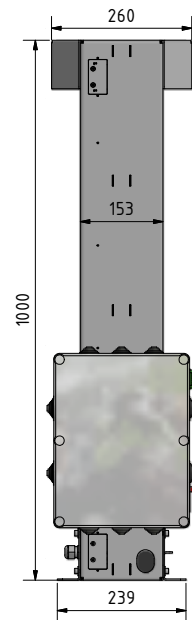

FPLTRV3-800 CLOSED

CATEGORY	FLAT PANEL FURNITURE LIFT	DRAWING TYPE	
MODEL	FPLTRV3-800	DRAFT	FINAL
FEATURE A	FLAT PANEL ROTATION UP TO 300degrees		x
FEATURE B	MAXIMUM LOAD CAPACITY (TV+COVER) ≤ 35KG	REVERSION	DATE
DRAWING No	V1.1.12082022	NO	