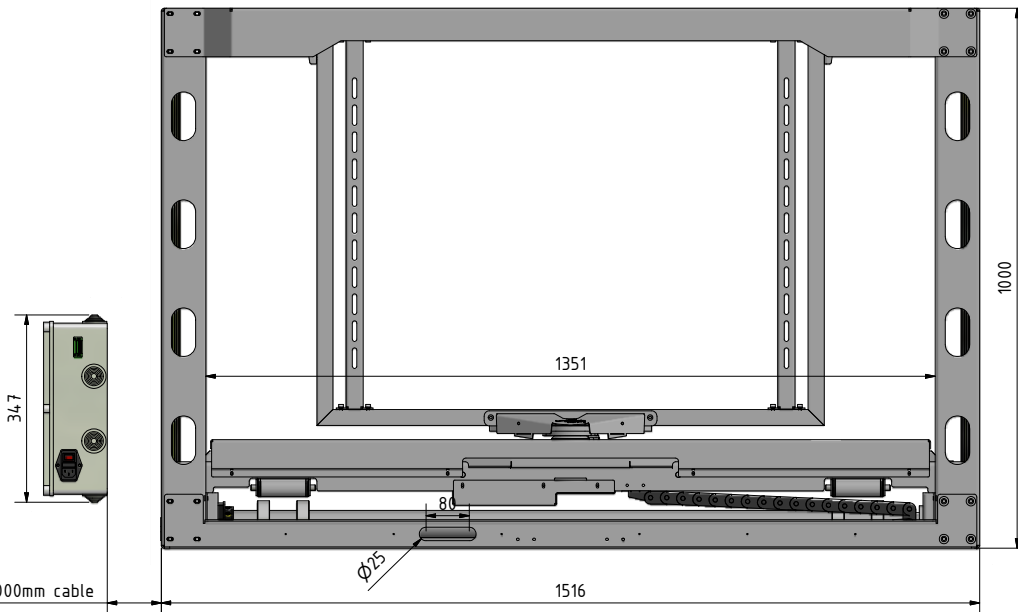

FPLTRV3-800 CLOSED

CATEGORY	FLAT PANEL FURNITURE LIFT	DRAWING TYPE	
MODEL	FPLTRV3-800	DRAFT	FINAL
FEATURE A	FLAT PANEL ROTATION UP TO 300degrees		x
FEATURE B	MAXIMUM LOAD CAPACITY (TV+COVER) ≤ 35KG	REVERSION	DATE
DRAWING No	V1.1.12082022	NO	