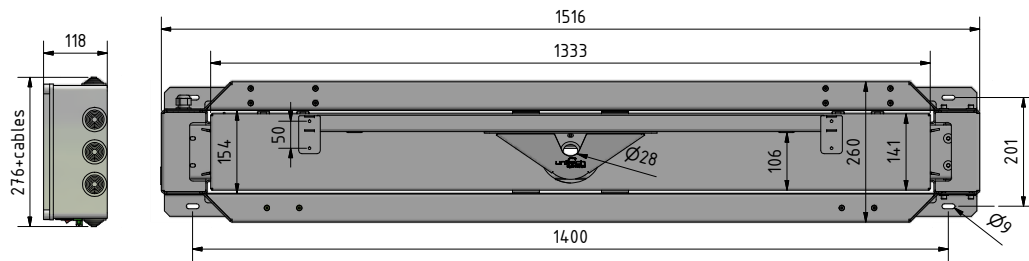

FPLTRV3-800 CLOSED

CATEGORY	FLAT PANEL FURNITURE LIFT	DRAWING TYPE	
MODEL	FPLTRV3-800	DRAFT	FINAL
FEATURE A	FLAT PANEL ROTATION UP TO 300degrees		x
FEATURE B	MAXIMUM LOAD CAPACITY (TV+COVER) ≤ 35KG	REVERSION	DATE
DRAWING No	V1.1.12082022	NO	