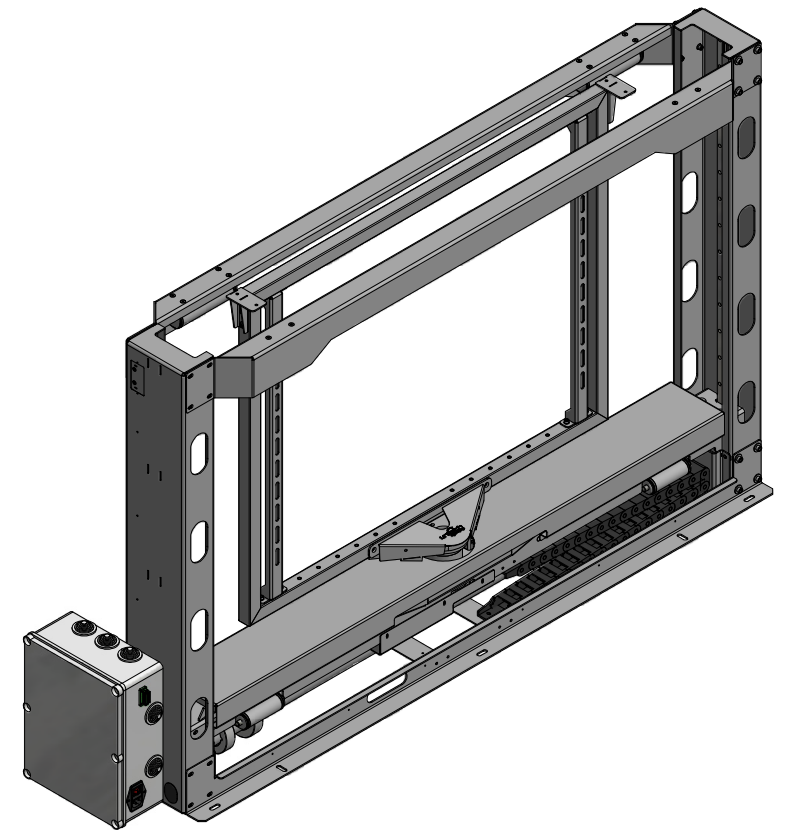

FPLTRV3-800 CLOSED

CATEGORY	FLAT PANEL FURNITURE LIFT	DRAWING TYPE	
MODEL	FPLTRV3-800	DRAFT	FINAL
FEATURE A	FLAT PANEL ROTATION UP TO 300degrees		x
FEATURE B	MAXIMUM LOAD CAPACITY (TV+COVER) ≤ 35KG	REVERSION	DATE
DRAWING No	V1.1.12082022	NO	