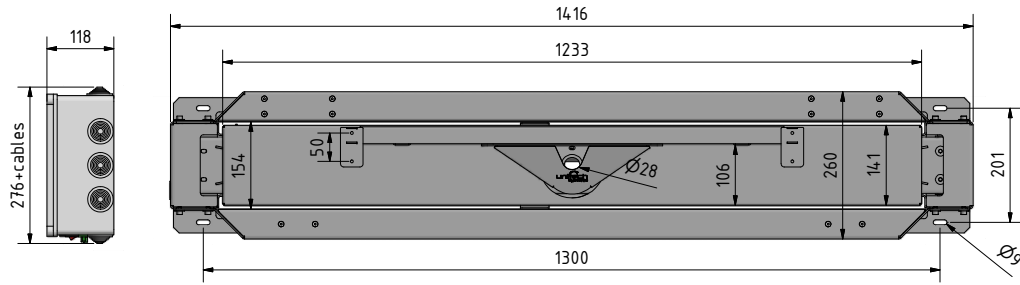

FPLTRV3-700 OPEN

CATEGORY	FLAT PANEL FURNITURE LIFT	DRAWING TYPE	
MODEL	FPLTRV3-700	DRAFT	FINAL
FEATURE A	FLAT PANEL ROTATION UP TO 300degrees		X
FEATURE B	MAXIMUM LOAD CAPACITY (TV+COVER) 30KG	REVERSION	DATE
DRAWING No	V1.1.12082022	NO	