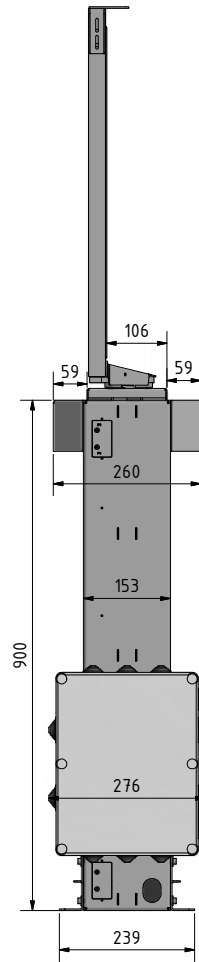

FPLTRV3-700 OPEN

CATEGORY	FLAT PANEL FURNITURE LIFT	DRAWING TYPE	
MODEL	FPLTRV3-700	DRAFT	FINAL
FEATURE A	FLAT PANEL ROTATION UP TO 300degrees		X
FEATURE B	MAXIMUM LOAD CAPACITY (TV+COVER) 30KG	REVERSION	DATE
DRAWING No	V1.1.12082022	NO	