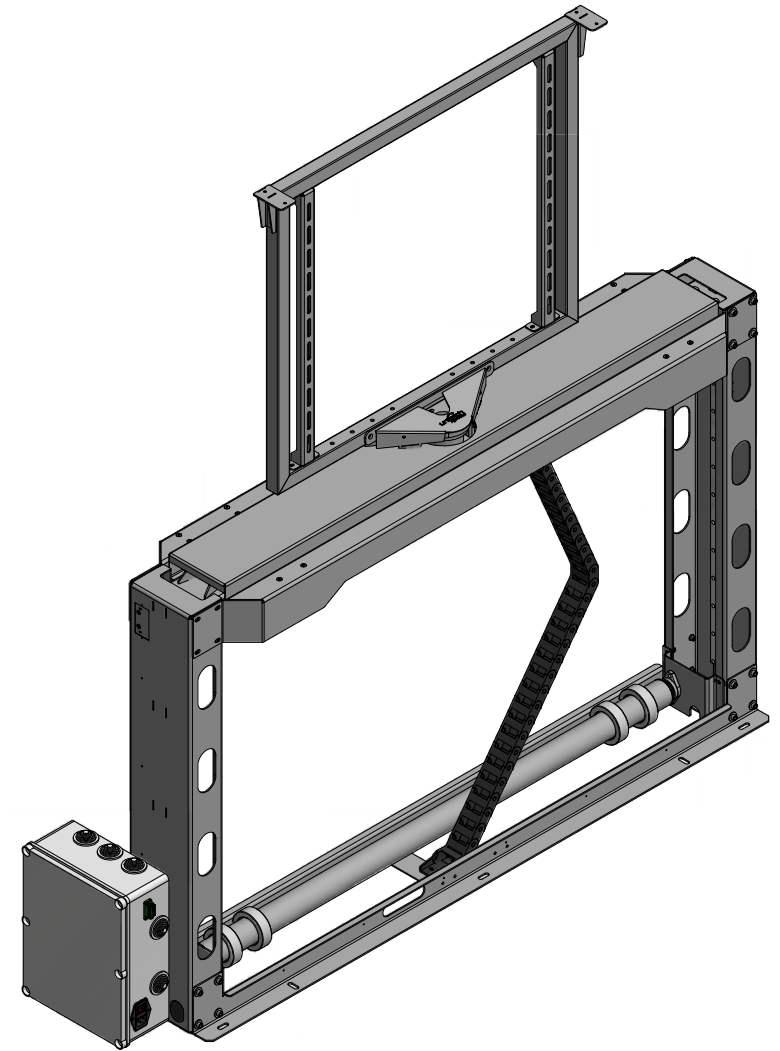

FPLTRV3-700 OPEN

CATEGORY	FLAT PANEL FURNITURE LIFT	DRAWING TYPE	
MODEL	FPLTRV3-700	DRAFT	FINAL
FEATURE A	FLAT PANEL ROTATION UP TO 300degrees		X
FEATURE B	MAXIMUM LOAD CAPACITY (TV+COVER) 30KG	REVERSION	DATE
DRAWING No	V1.1.12082022	NO	