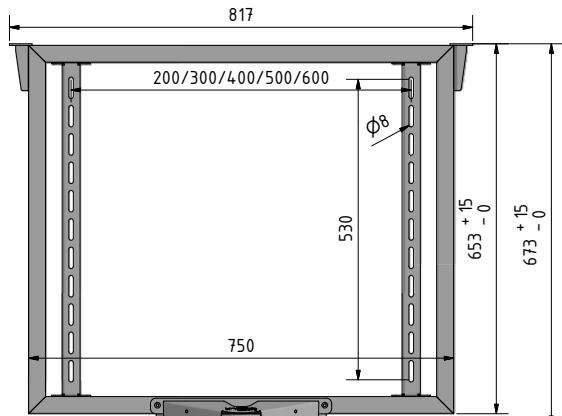

FPLTRV3-700 OPEN

CATEGORY	FLAT PANEL FURNITURE LIFT	DRAWING TYPE	
MODEL	FPLTRV3-700	DRAFT	FINAL
FEATURE A	FLAT PANEL ROTATION UP TO 300degrees		X
FEATURE B	MAXIMUM LOAD CAPACITY (TV+COVER) 30KG	REVERSION	DATE
DRAWING No	V1.1.12082022	NO	