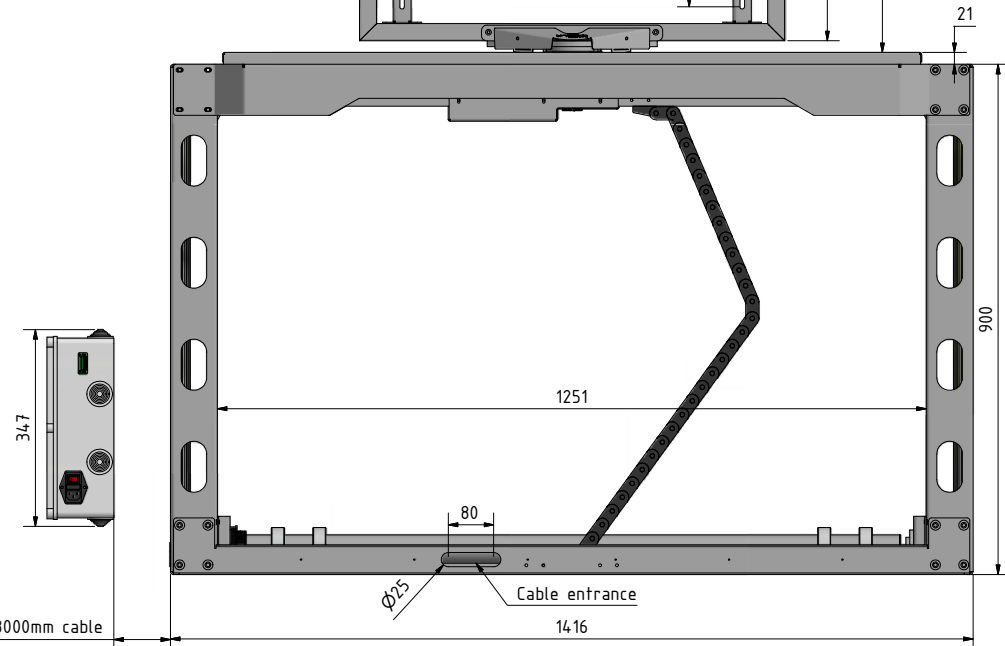

FPLTRV3-700 OPEN

CATEGORY	FLAT PANEL FURNITURE LIFT	DRAWING TYPE	
MODEL	FPLTRV3-700	DRAFT	FINAL
FEATURE A	FLAT PANEL ROTATION UP TO 300degrees		X
FEATURE B	MAXIMUM LOAD CAPACITY (TV+COVER) 30KG	REVERSION	DATE
DRAWING No	V1.1.12082022	NO	