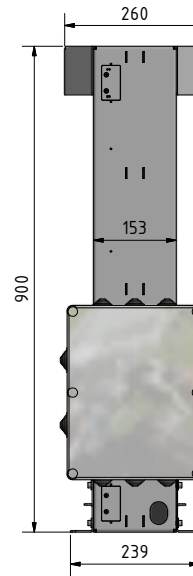

FPLTRV3-700 CLOSED

CATEGORY	FLAT PANEL FURNITURE LIFT	DRAWING TYPE	
MODEL	FPLTRV3-700	DRAFT	FINAL
FEATURE A	FLAT PANEL ROTATION UP TO 300degrees		X
FEATURE B	MAXIMUM LOAD CAPACITY (TV+COVER) 30KG	REVERSION	DATE
DRAWING No	V1.1.12082022	NO