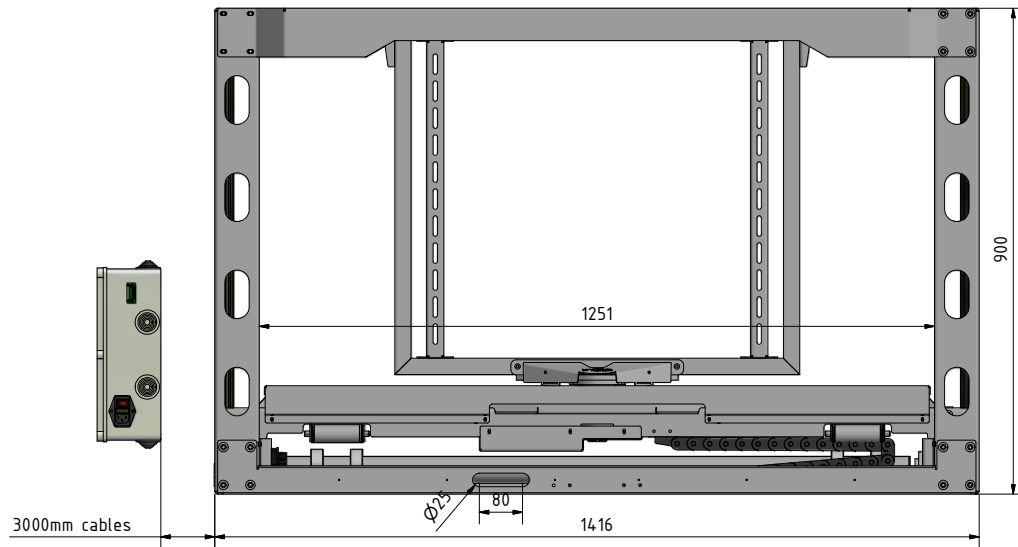

FPLTRV3-700 CLOSED

CATEGORY	FLAT PANEL FURNITURE LIFT	DRAWING TYPE	
MODEL	FPLTRV3-700	DRAFT	FINAL
FEATURE A	FLAT PANEL ROTATION UP TO 300degrees		X
FEATURE B	MAXIMUM LOAD CAPACITY (TV+COVER) 30KG	REVERSION	DATE
DRAWING No	V1.1.12082022	NO