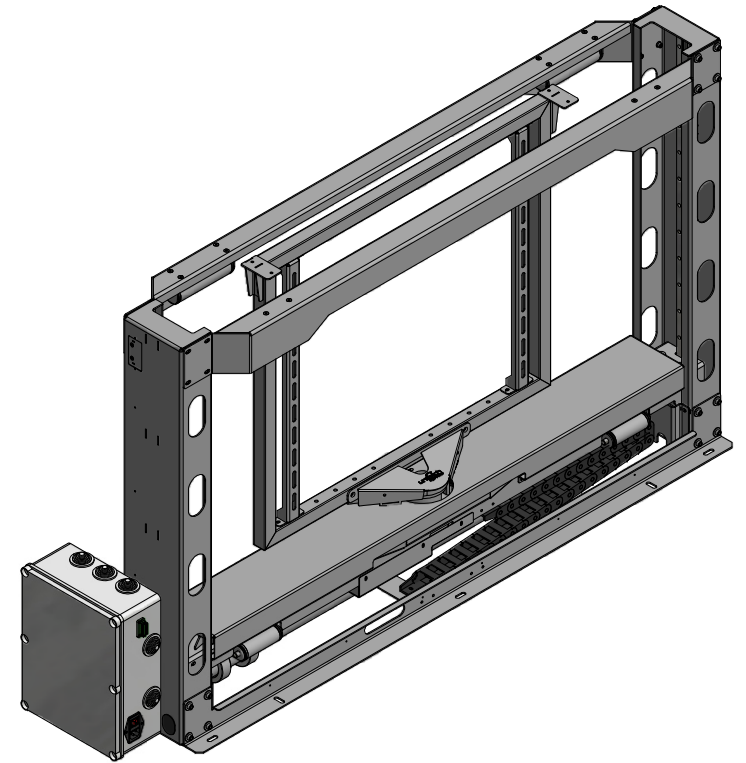

FPLTRV3-700 CLOSED

CATEGORY	FLAT PANEL FURNITURE LIFT	DRAWING TYPE	
MODEL	FPLTRV3-700	DRAFT	FINAL
FEATURE A	FLAT PANEL ROTATION UP TO 300degrees		X
FEATURE B	MAXIMUM LOAD CAPACITY (TV+COVER) 30KG	REVERSION	DATE
DRAWING No	V1.1.12082022	NO