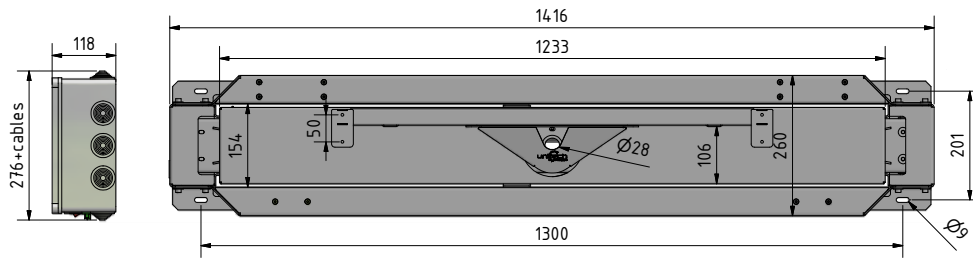

FPLTRV3-700 CLOSED

CATEGORY	FLAT PANEL FURNITURE LIFT	DRAWING TYPE	
MODEL	FPLTRV3-700	DRAFT	FINAL
FEATURE A	FLAT PANEL ROTATION UP TO 300degrees		X
FEATURE B	MAXIMUM LOAD CAPACITY (TV+COVER) 30KG	REVERSION	DATE
DRAWING No	V1.1.12082022	NO