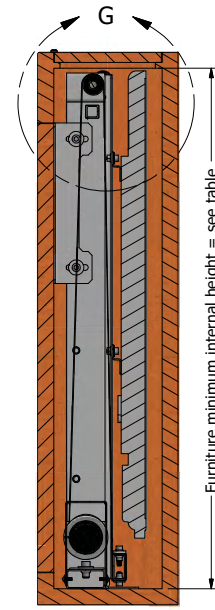

FPLTS V2A Proposal for furniture dimensions

Model	Internal Height	Max TV Height*
FPLTS V2-500	510mm	430mm
FPLTS V2-600	610mm	530mm
FPLTS V2-700	710mm	630mm
FPLTS V2-800	810mm	730mm
FPLTS V2-900	910mm	830mm
FPLTS V2-1100	1110mm	1030mm

* Furniture cover ≤ 25mm

Furniture minimum width internal = TV width + 40mm

DETAIL G

CATEGORY	FLAT PANEL FLOOR LIFT	DRAWING TYPE
MODEL	FPLTSV2A-800 & FURNITURE	DRAFT FINAL
TITLE	PROPOSAL FOR FURNITURE DIMENSIONS	x DATE
MATERIAL		REVERSION NO
DRAWING No	V1.1.22102020-SK	NO