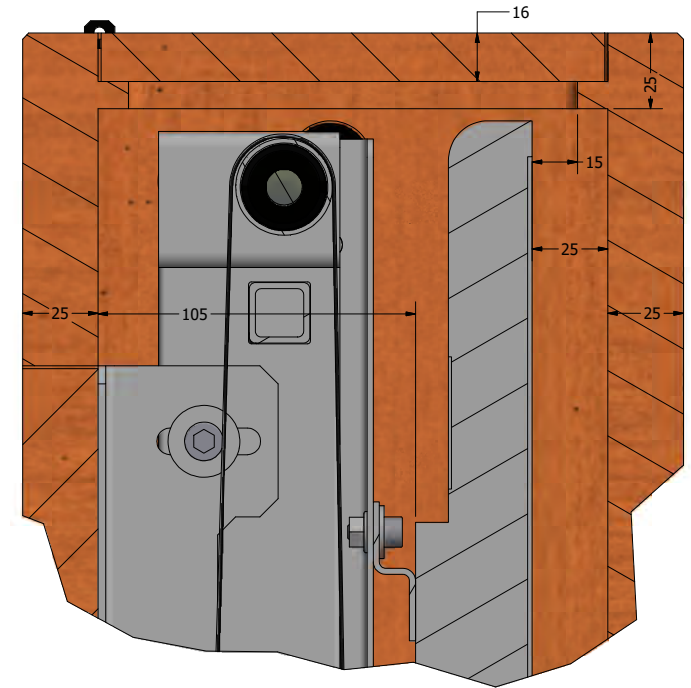

FPLTS V2A Proposal for furniture dimensions

Model	Internal Height	Max TV Height*
FPLTS V2-500	510mm	430mm
FPLTS V2-600	610mm	530mm
FPLTS V2-700	710mm	630mm
FPLTS V2-800	810mm	730mm
FPLTS V2-900	910mm	830mm
FPLTS V2-1100	1110mm	1030mm

* Furniture cover ≤ 25mm

Furniture minimum width internal = TV width + 40mm

DETAIL G

CATEGORY	FLAT PANEL FLOOR LIFT	DRAWING TYPE
MODEL	FPLTSV2A-800 & FURNITURE	DRAFT FINAL
TITLE	PROPOSAL FOR FURNITURE DIMENSIONS	x DATE
MATERIAL		REVERSION NO
DRAWING No	V1.1.22102020-SK	NO