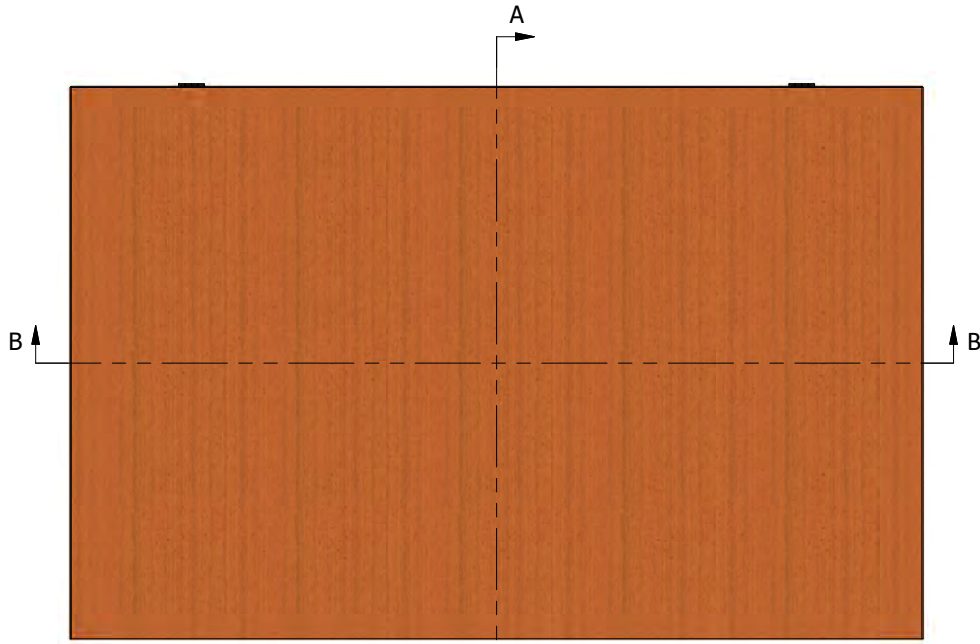

FPLTS V2A Proposal for furniture dimensions

Model	Internal Height	Max TV Height*
FPLTS V2-500	510mm	430mm
FPLTS V2-600	610mm	530mm
FPLTS V2-700	710mm	630mm
FPLTS V2-800	810mm	730mm
FPLTS V2-900	910mm	830mm
FPLTS V2-1100	1110mm	1030mm

* Furniture cover ≤ 25mm

Furniture minimum width internal = TV width + 40mm

DETAIL G

CATEGORY	FLAT PANEL FLOOR LIFT	DRAWING TYPE
MODEL	FPLTSV2A-800 & FURNITURE	DRAFT FINAL
TITLE	PROPOSAL FOR FURNITURE DIMENSIONS	x DATE
MATERIAL		REVERSION NO
DRAWING No	V1.1.22102020-SK	NO