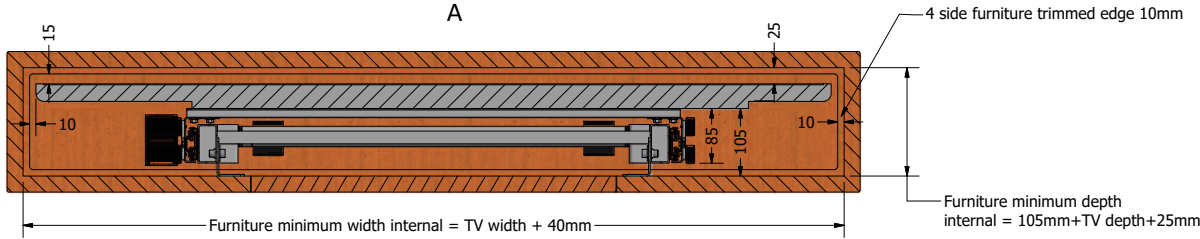

FPLTS V2A Proposal for furniture dimensions

Model	Internal Height	Max TV Height*
FPLTS V2-500	510mm	430mm
FPLTS V2-600	610mm	530mm
FPLTS V2-700	710mm	630mm
FPLTS V2-800	810mm	730mm
FPLTS V2-900	910mm	830mm
FPLTS V2-1100	1110mm	1030mm

* Furniture cover ≤ 25mm

Furniture minimum width internal = TV width + 40mm

DETAIL G

CATEGORY	FLAT PANEL FLOOR LIFT	DRAWING TYPE
MODEL	FPLTSV2A-800 & FURNITURE	DRAFT FINAL
TITLE	PROPOSAL FOR FURNITURE DIMENSIONS	x DATE
MATERIAL		REVERSION NO
DRAWING No	V1.1.22102020-SK	NO