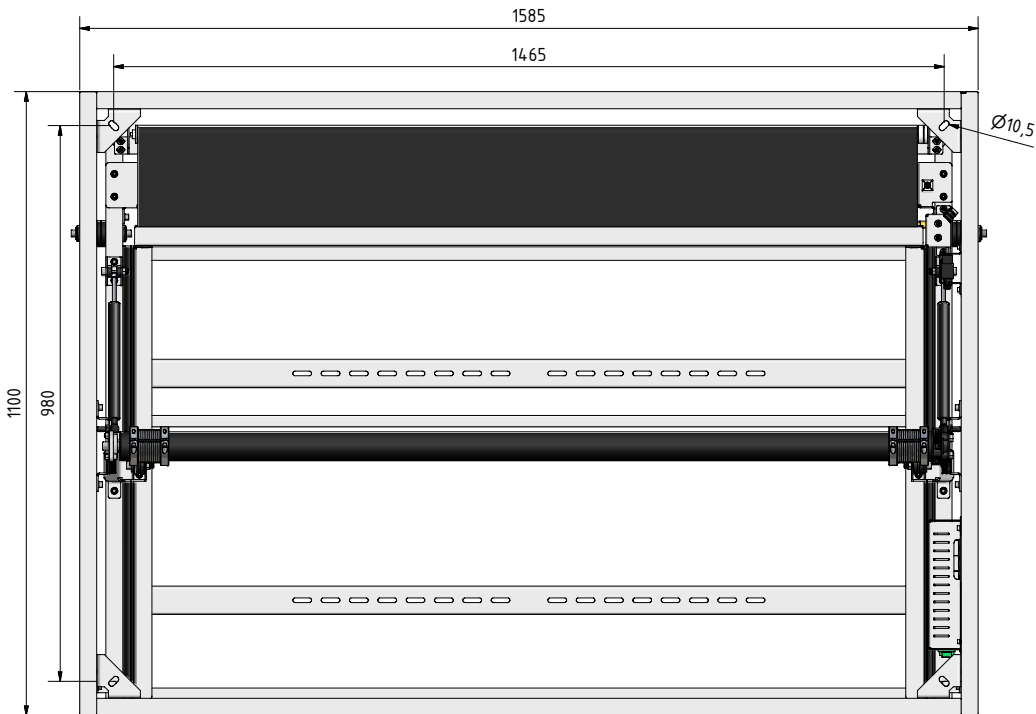

FPLCV3-800U
Category: Flat Panel Ceiling Lift
Max Angle: 95 degrees
Max Drop Down: 800mm
Max Screen Dimensions: 1310x790x105mm
Standard Color: Powder coating Ral 9005 (Black)
Control options: Dry contacts (standard), RF Remote (optional)

CATEGORY	FLAT PANEL CEILING LIFT	DRAWING TYPE	
MODEL	FPLCV3-800U	DRAFT	FINAL
FEATURE A	VERTICAL DROP DOWN DISTANCE 800U		X
FEATURE B	MAXIMUM LOAD CAPACITY 45KG	REVERSION	DATE
DRAWING No	V1.1.14022017SK	NO