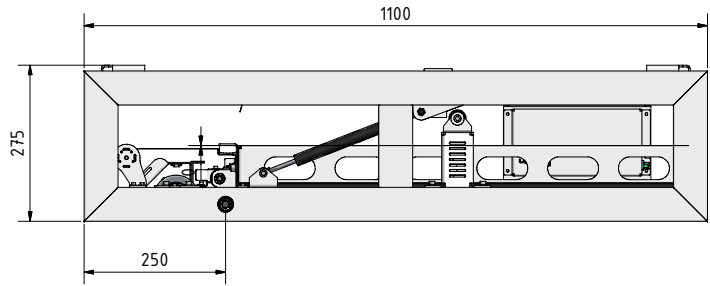

FPLCV3-800U
Category: Flat Panel Ceiling Lift
Max Angle: 95 degrees
Max Drop Down: 800mm
Max Screen Dimensions: 1310x790x105mm
Standard Color: Powder coating Ral 9005 (Black)
Control options: Dry contacts (standard), RF Remote (optional)

CATEGORY	FLAT PANEL CEILING LIFT	DRAWING TYPE	
MODEL	FPLCV3-800U	DRAFT	FINAL
FEATURE A	VERTICAL DROP DOWN DISTANCE 800U		X
FEATURE B	MAXIMUM LOAD CAPACITY 45KG	REVERSION	DATE
DRAWING No	V1.1.14022017SK	NO