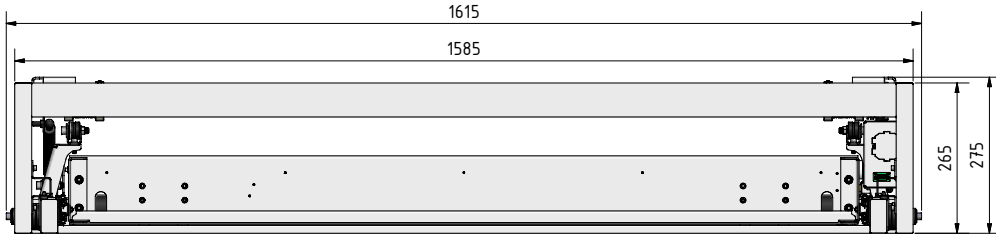

FPLCV3-800U
Category: Flat Panel Ceiling Lift
Max Angle: 95 degrees
Max Drop Down: 800mm
Max Screen Dimensions: 1310x790x105mm
Standard Color: Powder coating Ral 9005 (Black)
Control options: Dry contacts (standard), RF Remote (optional)

CATEGORY	FLAT PANEL CEILING LIFT	DRAWING TYPE	
MODEL	FPLCV3-800U	DRAFT	FINAL
FEATURE A	VERTICAL DROP DOWN DISTANCE 800U		X
FEATURE B	MAXIMUM LOAD CAPACITY 45KG	REVERSION	DATE
DRAWING No	V1.1.14022017SK	NO