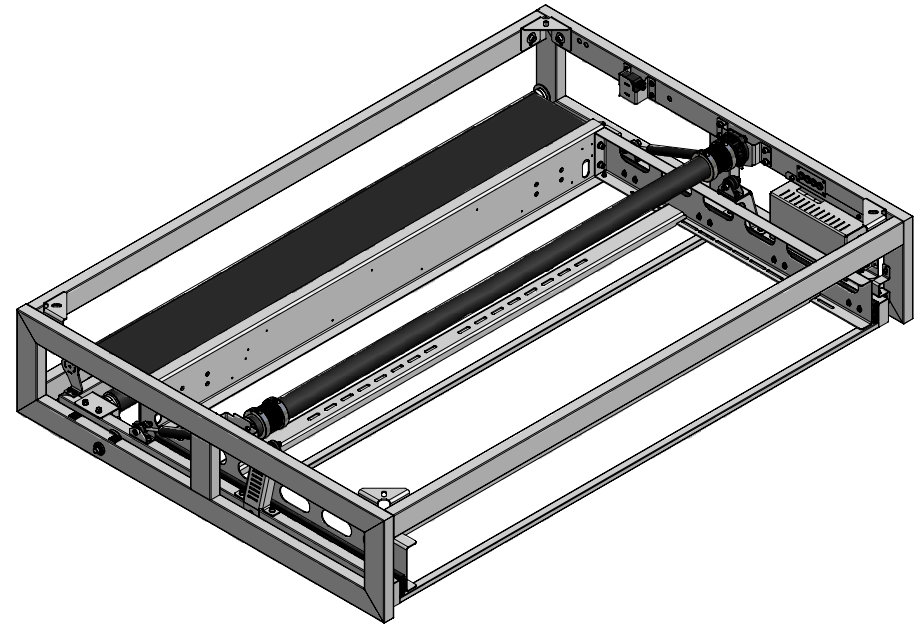

FPLCV3-800U
Category: Flat Panel Ceiling Lift
Max Angle: 95 degrees
Max Drop Down: 800mm
Max Screen Dimensions: 1310x790x105mm
Standard Color: Powder coating Ral 9005 (Black)
Control options: Dry contacts (standard), RF Remote (optional)

CATEGORY	FLAT PANEL CEILING LIFT	DRAWING TYPE	
MODEL	FPLCV3-800U	DRAFT	FINAL
FEATURE A	VERTICAL DROP DOWN DISTANCE 800U		X
FEATURE B	MAXIMUM LOAD CAPACITY 45KG	REVERSION	DATE
DRAWING No	V1.1.14022017SK	NO