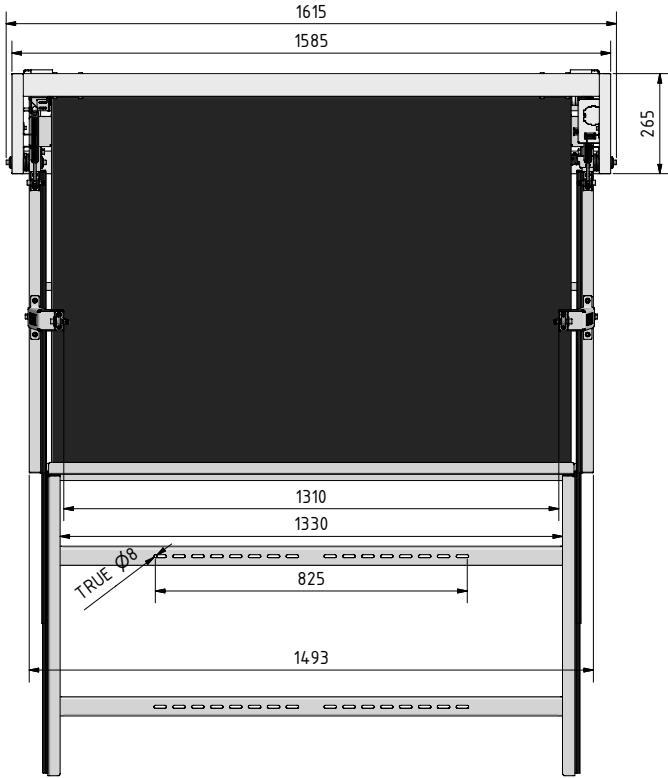

FPLCV3-800U Flat Panel Ceiling Lift
Category: 95 degrees
Max Angle: 800mm
Max Drop Down: 1310x790x105mm
Standard Color: Powder coating Ral 9005 (Black)
Control options: Dry contacts (standard), RF & IR Remote (optional)

CATEGORY	FLAT PANEL CEILING LIFT	DRAWING TYPE	
MODEL	FPLCV3-800U	DRAFT	FINAL
FEATURE A	VERTICAL DROP DOWN DISTANCE 800U		x
FEATURE B	MAXIMUM LOAD CAPACITY 45KG	REVERSION	DATE
DRAWING No	V1.1.14022017SK	NO