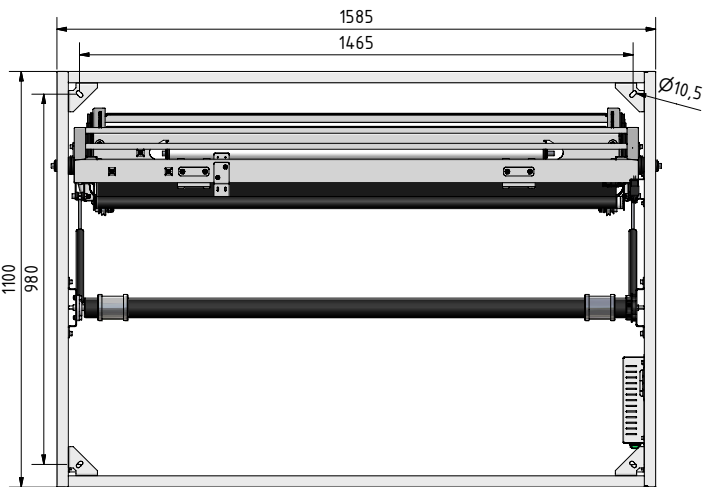

FPLCV3-800U Flat Panel Ceiling Lift
Category: 95 degrees
Max Angle: 800mm
Max Drop Down: 1310x790x105mm
Standard Color: Powder coating Ral 9005 (Black)
Control options: Dry contacts (standard), RF & IR Remote (optional)

CATEGORY	FLAT PANEL CEILING LIFT	DRAWING TYPE	
MODEL	FPLCV3-800U	DRAFT	FINAL
FEATURE A	VERTICAL DROP DOWN DISTANCE 800U		x
FEATURE B	MAXIMUM LOAD CAPACITY 45KG	REVERSION	DATE
DRAWING No	V1.1.14022017SK	NO