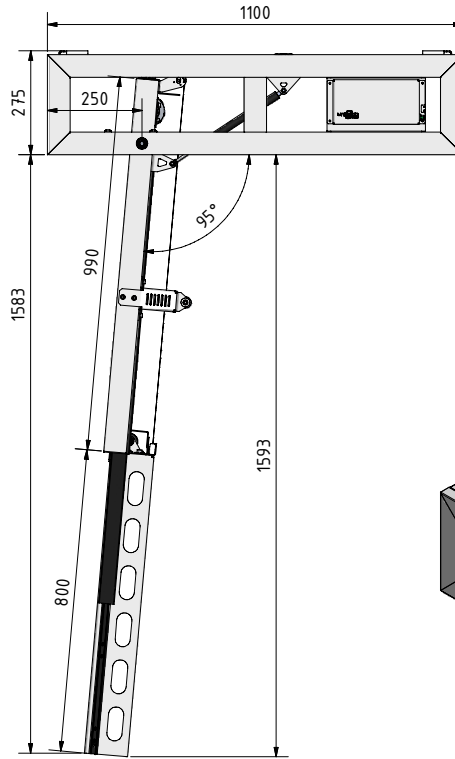

FPLCV3-800U Flat Panel Ceiling Lift
Category: 95 degrees
Max Angle: 800mm
Max Drop Down: 1310x790x105mm
Standard Color: Powder coating Ral 9005 (Black)
Control options: Dry contacts (standard), RF & IR Remote (optional)

CATEGORY	FLAT PANEL CEILING LIFT	DRAWING TYPE	
MODEL	FPLCV3-800U	DRAFT	FINAL
FEATURE A	VERTICAL DROP DOWN DISTANCE 800U		x
FEATURE B	MAXIMUM LOAD CAPACITY 45KG	REVERSION	DATE
DRAWING No	V1.1.14022017SK	NO