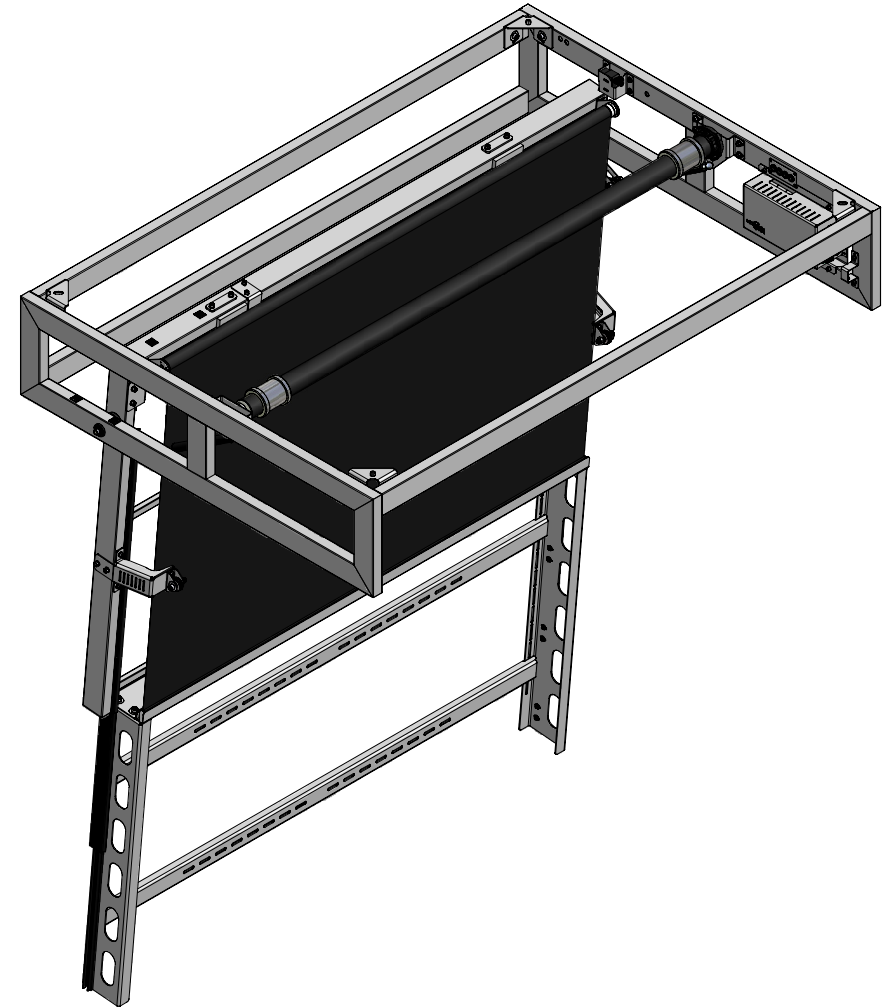

FPLCV3-800U Flat Panel Ceiling Lift
Category: 95 degrees
Max Angle: 800mm
Max Drop Down: 1310x790x105mm
Standard Color: Powder coating Ral 9005 (Black)
Control options: Dry contacts (standard), RF & IR Remote (optional)

CATEGORY	FLAT PANEL CEILING LIFT	DRAWING TYPE	
MODEL	FPLCV3-800U	DRAFT	FINAL
FEATURE A	VERTICAL DROP DOWN DISTANCE 800U		x
FEATURE B	MAXIMUM LOAD CAPACITY 45KG	REVERSION	DATE
DRAWING No	V1.1.14022017SK	NO