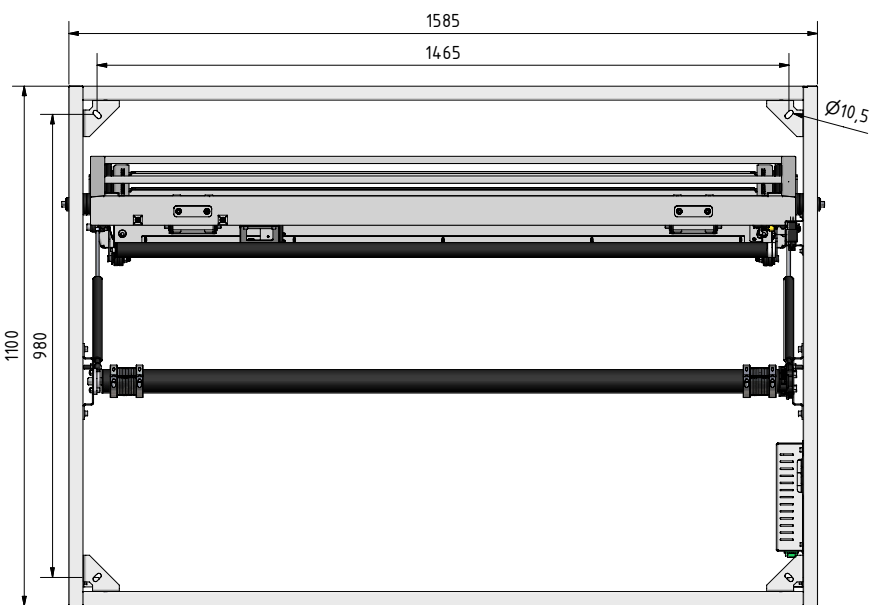

FPLCV3-800U Flat Panel Ceiling Lift
 Category: 95 degrees
 Max Angle: 800mm
 Max Drop Down: 1310x790x105mm
 Max Screen Dimensions: Powder coating Ral 9005 (Black)
 Standard Color: Dry contacts (standard), RF Remote (optional)
 Control options:

CATEGORY	FLAT PANEL CEILING LIFT	DRAWING TYPE	
MODEL	FPLCV3-800U	DRAFT	FINAL
FEATURE A	VERTICAL DROP DOWN DISTANCE 800U		X
FEATURE B	MAXIMUM LOAD CAPACITY 45KG	REVERSION	DATE
DRAWING No	V1.1.14022017SK	NO	