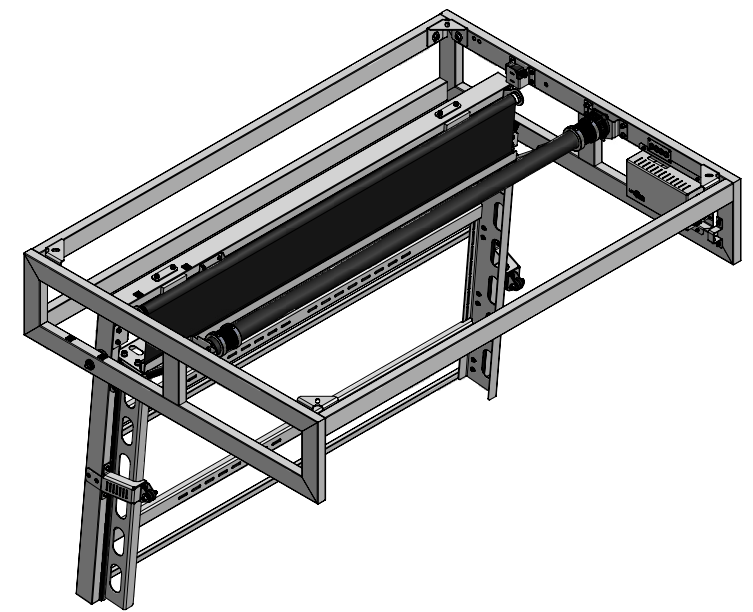

FPLCV3-800U Flat Panel Ceiling Lift
 Category: 95 degrees
 Max Angle: 800mm
 Max Drop Down: 1310x790x105mm
 Max Screen Dimensions: Powder coating Ral 9005 (Black)
 Standard Color: Dry contacts (standard), RF Remote (optional)
 Control options:

CATEGORY	FLAT PANEL CEILING LIFT	DRAWING TYPE	
MODEL	FPLCV3-800U	DRAFT	FINAL
FEATURE A	VERTICAL DROP DOWN DISTANCE 800U		X
FEATURE B	MAXIMUM LOAD CAPACITY 45KG	REVERSION	DATE
DRAWING No	V1.1.14022017SK	NO	