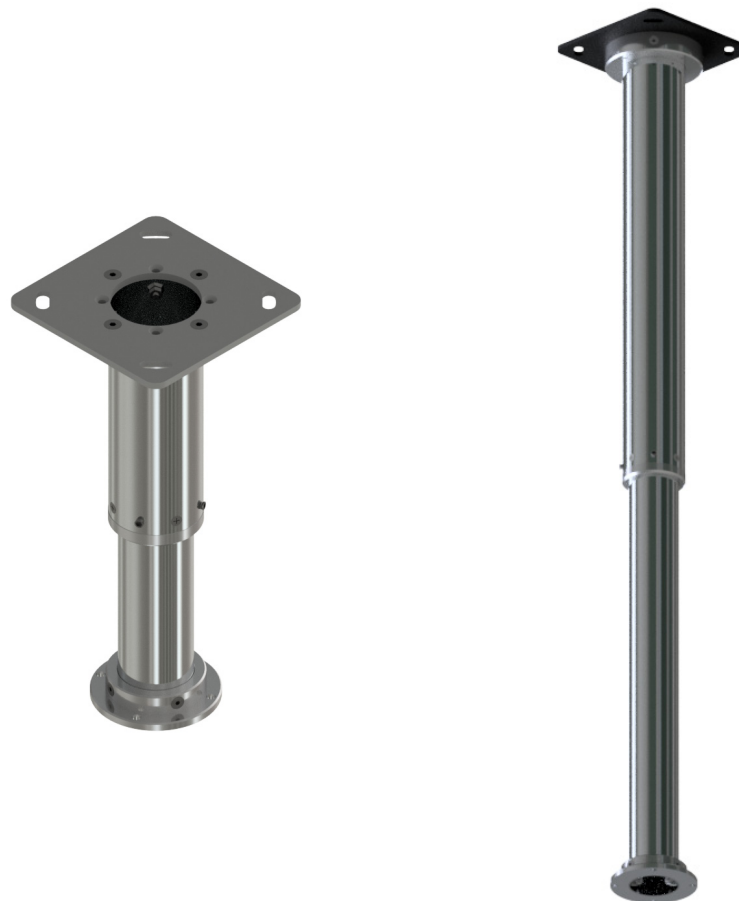

Telescopic brackets from inox tubes, for ceiling installation, suitable for projector ceiling mounts PCMUHDV3 & PCM-V-006 and for maximum load capacity 30kg. P-TT-HD items provide cable routing inside the tubes & can be combined with PCM-ACC-0020 adaptor for increased cable routing passage. Coloring of metallic top plate can be black or white.

Model	Adjustable length
P-TT-15-22HD	15cm-22cm
P-TT-20-32HD	20cm-32cm
P-TT-25-42HD	25cm-42cm
P-TT-30-52HD	30cm-52cm
P-TT-40-72HD	40cm-72cm
P-TT-50-92HD	50cm-92cm
P-TT-80-152HD	80cm-152cm
P-TT-100-192HD	100cm-192cm