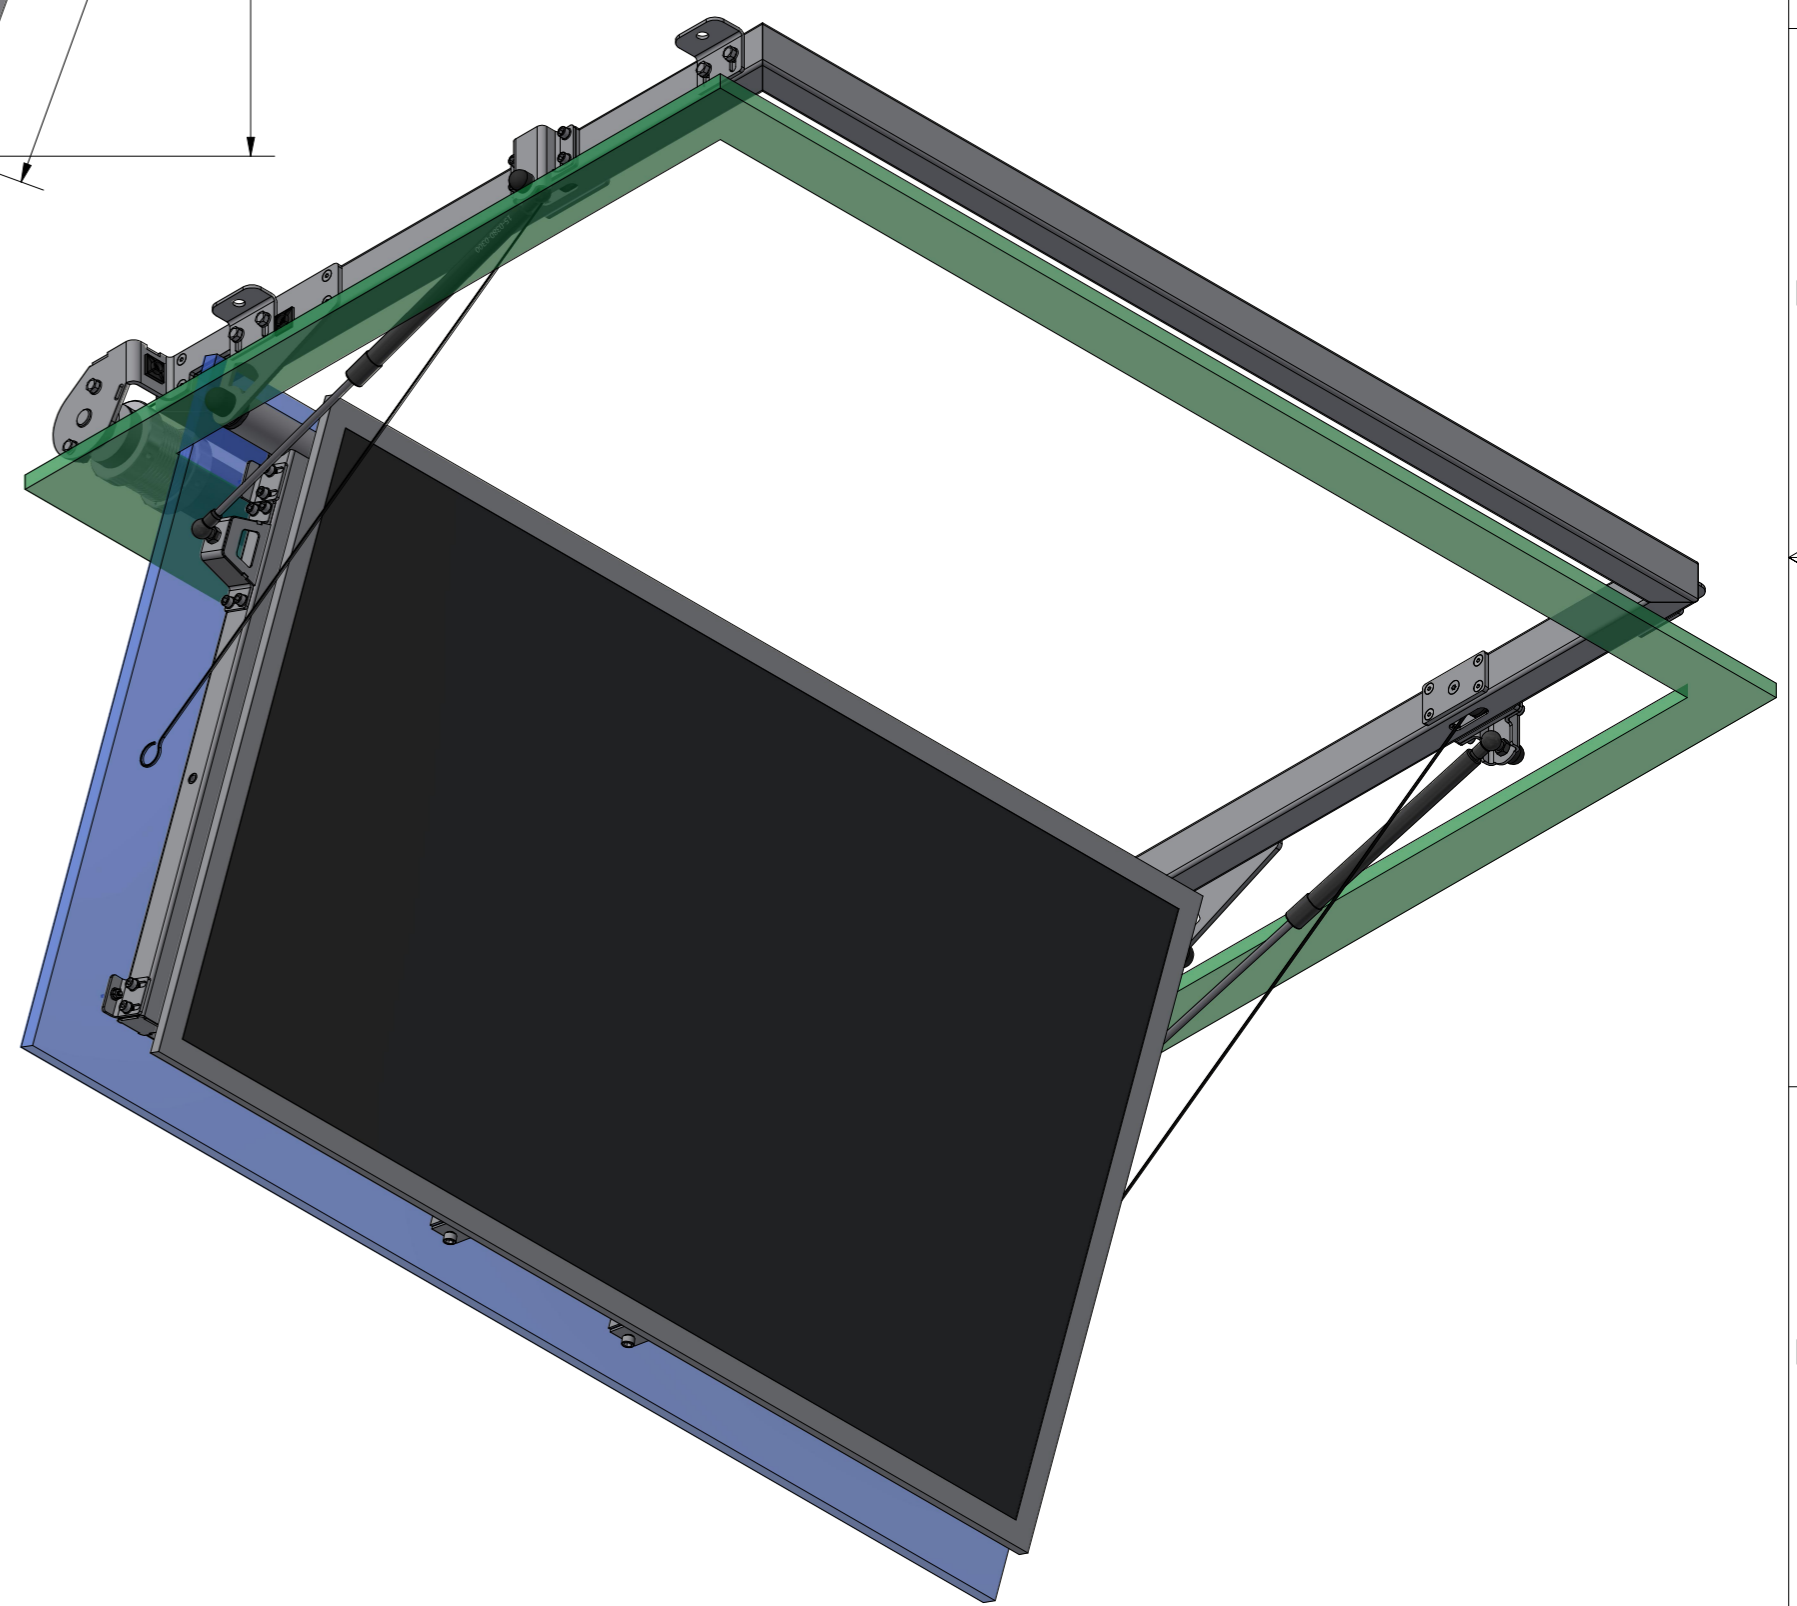

FPLCV6-43 (v042024) OPEN with CEILING COVERS+TV

CATEGORY	FLAT PANEL CEILING LIFT	DRAWING TYPE	
MODEL	FPLCV6-43 (v042024)	DRAFT	FINAL
FEATURES	ULTRA SLIM LIFT, OPENING ANGLE UP TO 110°, MAXIMUM LOAD CAPACITY (TV+ceiling cover) <30kg		x
COLOUR	POWDER COATING RAL9005 (BLACK BUFF)	REVERSION	DATE
DRAWING No	V042024-CA	NO	