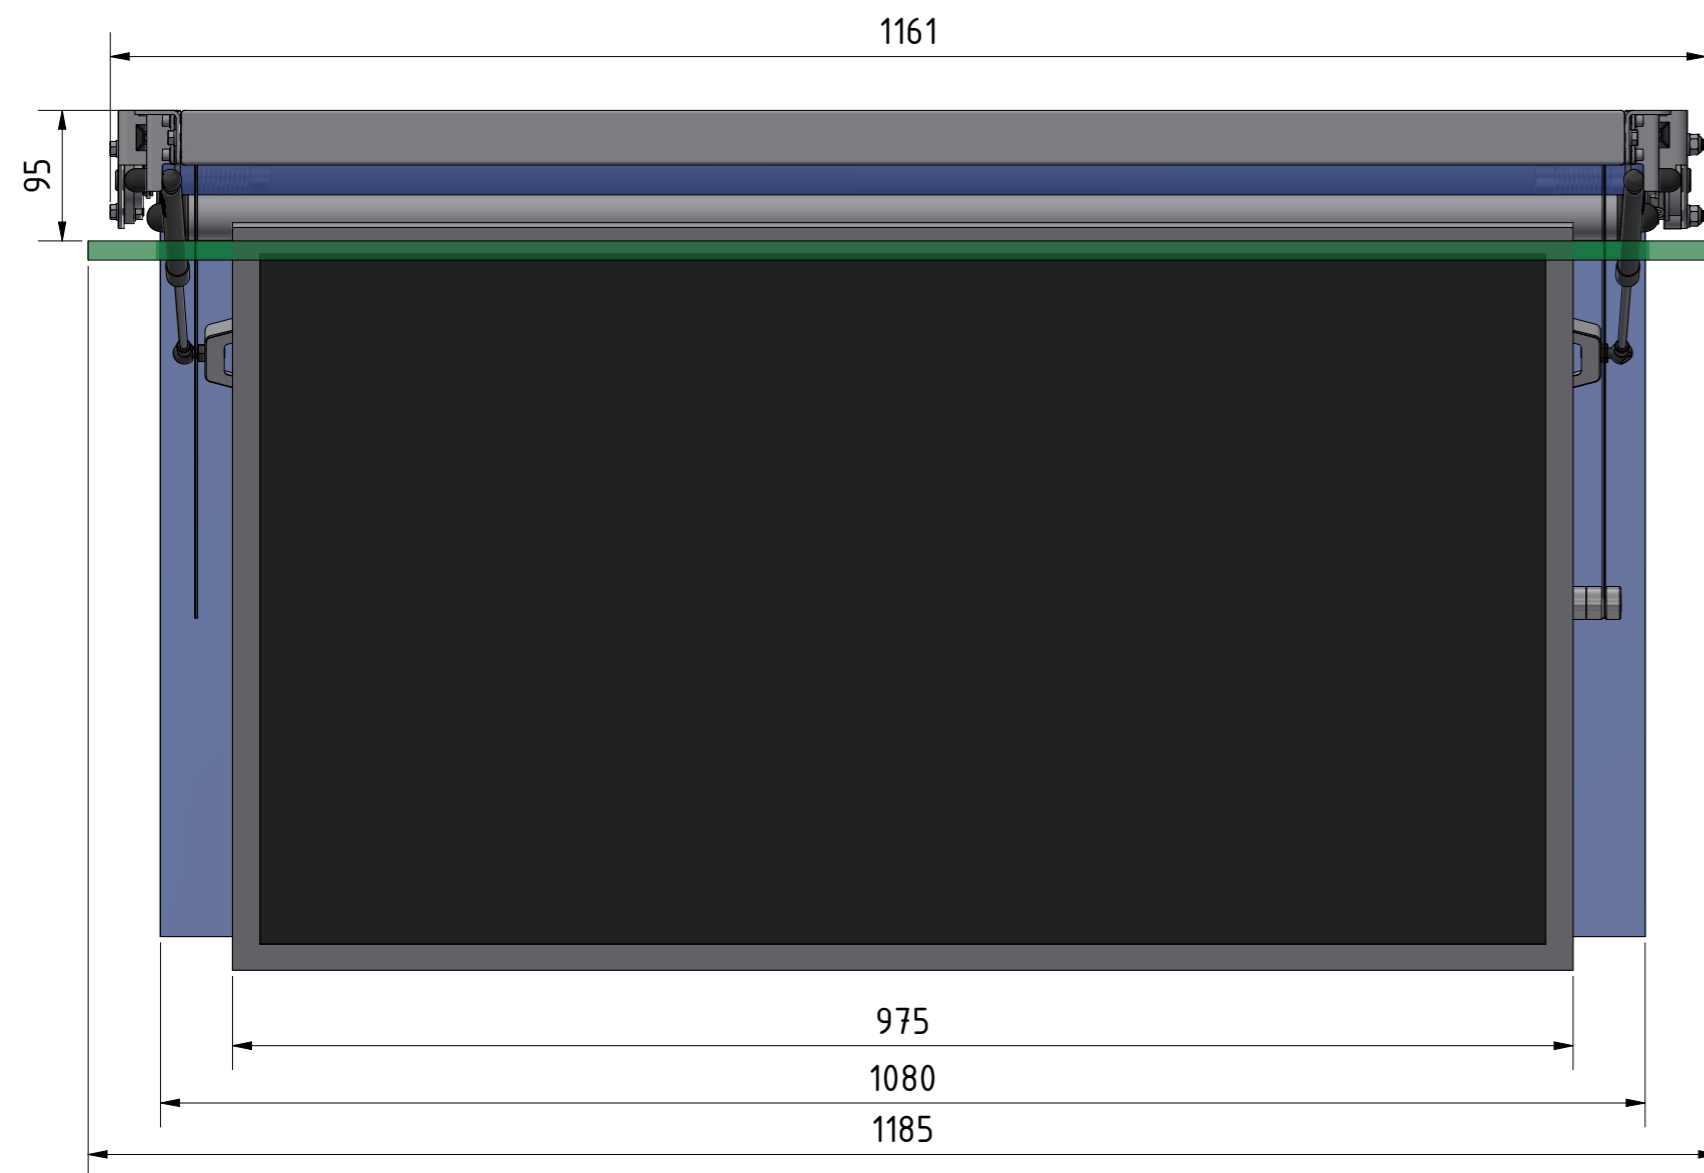

FPLCV6-43 (v042024) OPEN with CEILING COVERS+TV

CATEGORY	FLAT PANEL CEILING LIFT	DRAWING TYPE	
MODEL	FPLCV6-43 (v042024)	DRAFT	FINAL
FEATURES	ULTRA SLIM LIFT, OPENING ANGLE UP TO 110°, MAXIMUM LOAD CAPACITY (TV+ceiling cover) <30kg		x
COLOUR	POWDER COATING RAL9005 (BLACK BUFF)	REVERSION	DATE
DRAWING No	V042024-CA	NO	