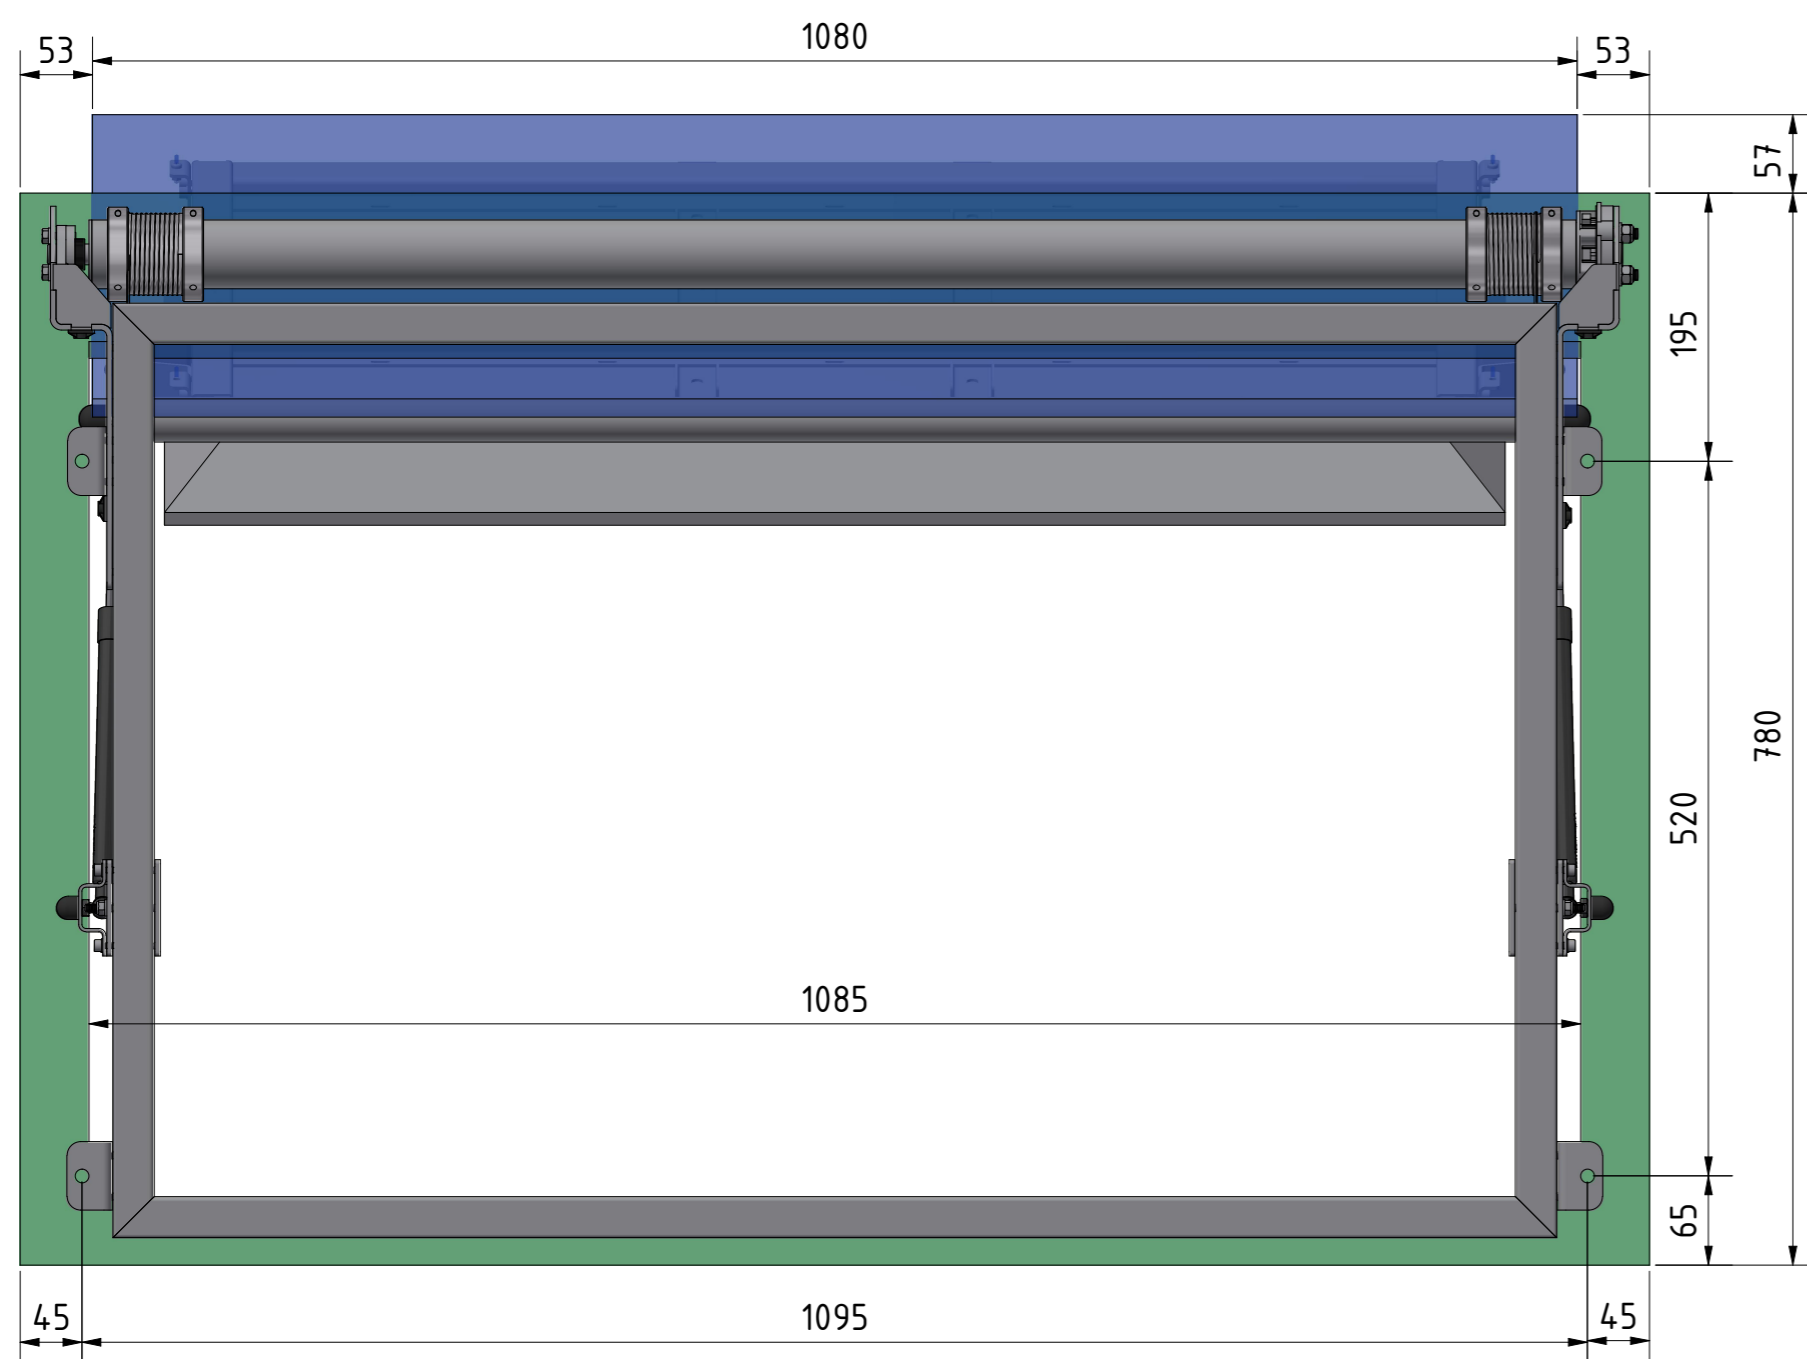

FPLCV6-43 (v042024) OPEN with CEILING COVERS+TV

CATEGORY	FLAT PANEL CEILING LIFT	DRAWING TYPE	
MODEL	FPLCV6-43 (v042024)	DRAFT	FINAL
FEATURES	ULTRA SLIM LIFT, OPENING ANGLE UP TO 110°, MAXIMUM LOAD CAPACITY (TV+ceiling cover) <30kg		x
COLOUR	POWDER COATING RAL9005 (BLACK BUFF)	REVERSION	DATE
DRAWING No	V042024-CA	NO	