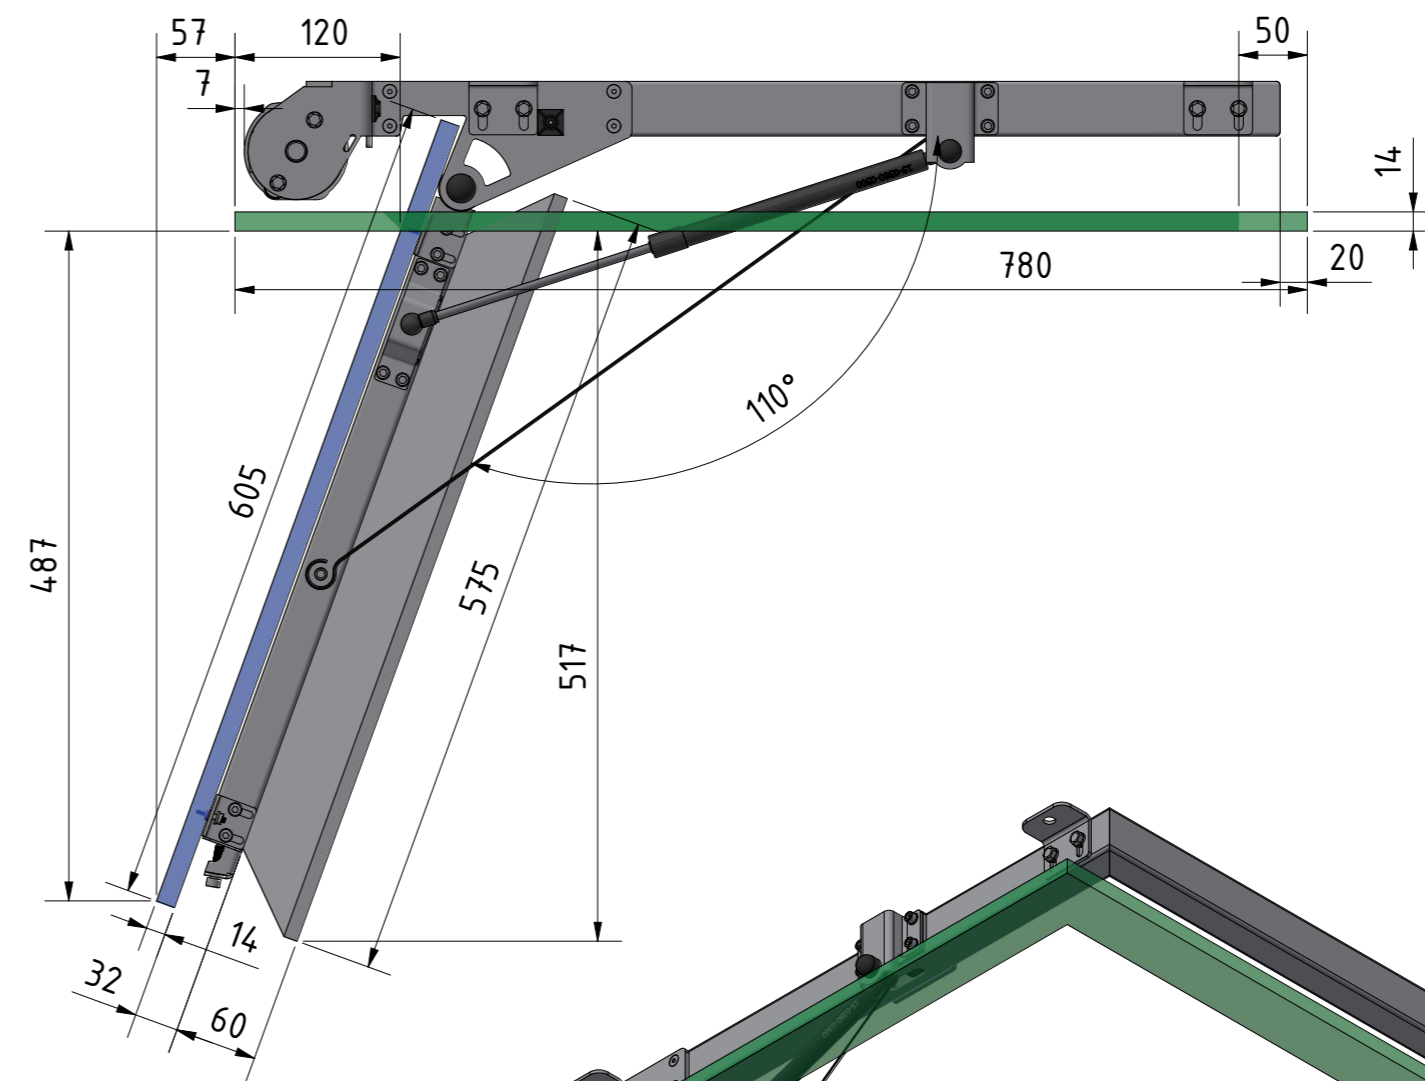

FPLCV6-43 (v042024) OPEN with CEILING COVERS+TV

CATEGORY	FLAT PANEL CEILING LIFT	DRAWING TYPE	
MODEL	FPLCV6-43 (v042024)	DRAFT	FINAL
FEATURES	ULTRA SLIM LIFT, OPENING ANGLE UP TO 110°, MAXIMUM LOAD CAPACITY (TV+ceiling cover) <30kg		x
COLOUR	POWDER COATING RAL9005 (BLACK BUFF)	REVERSION	DATE
DRAWING No	V042024-CA	NO	