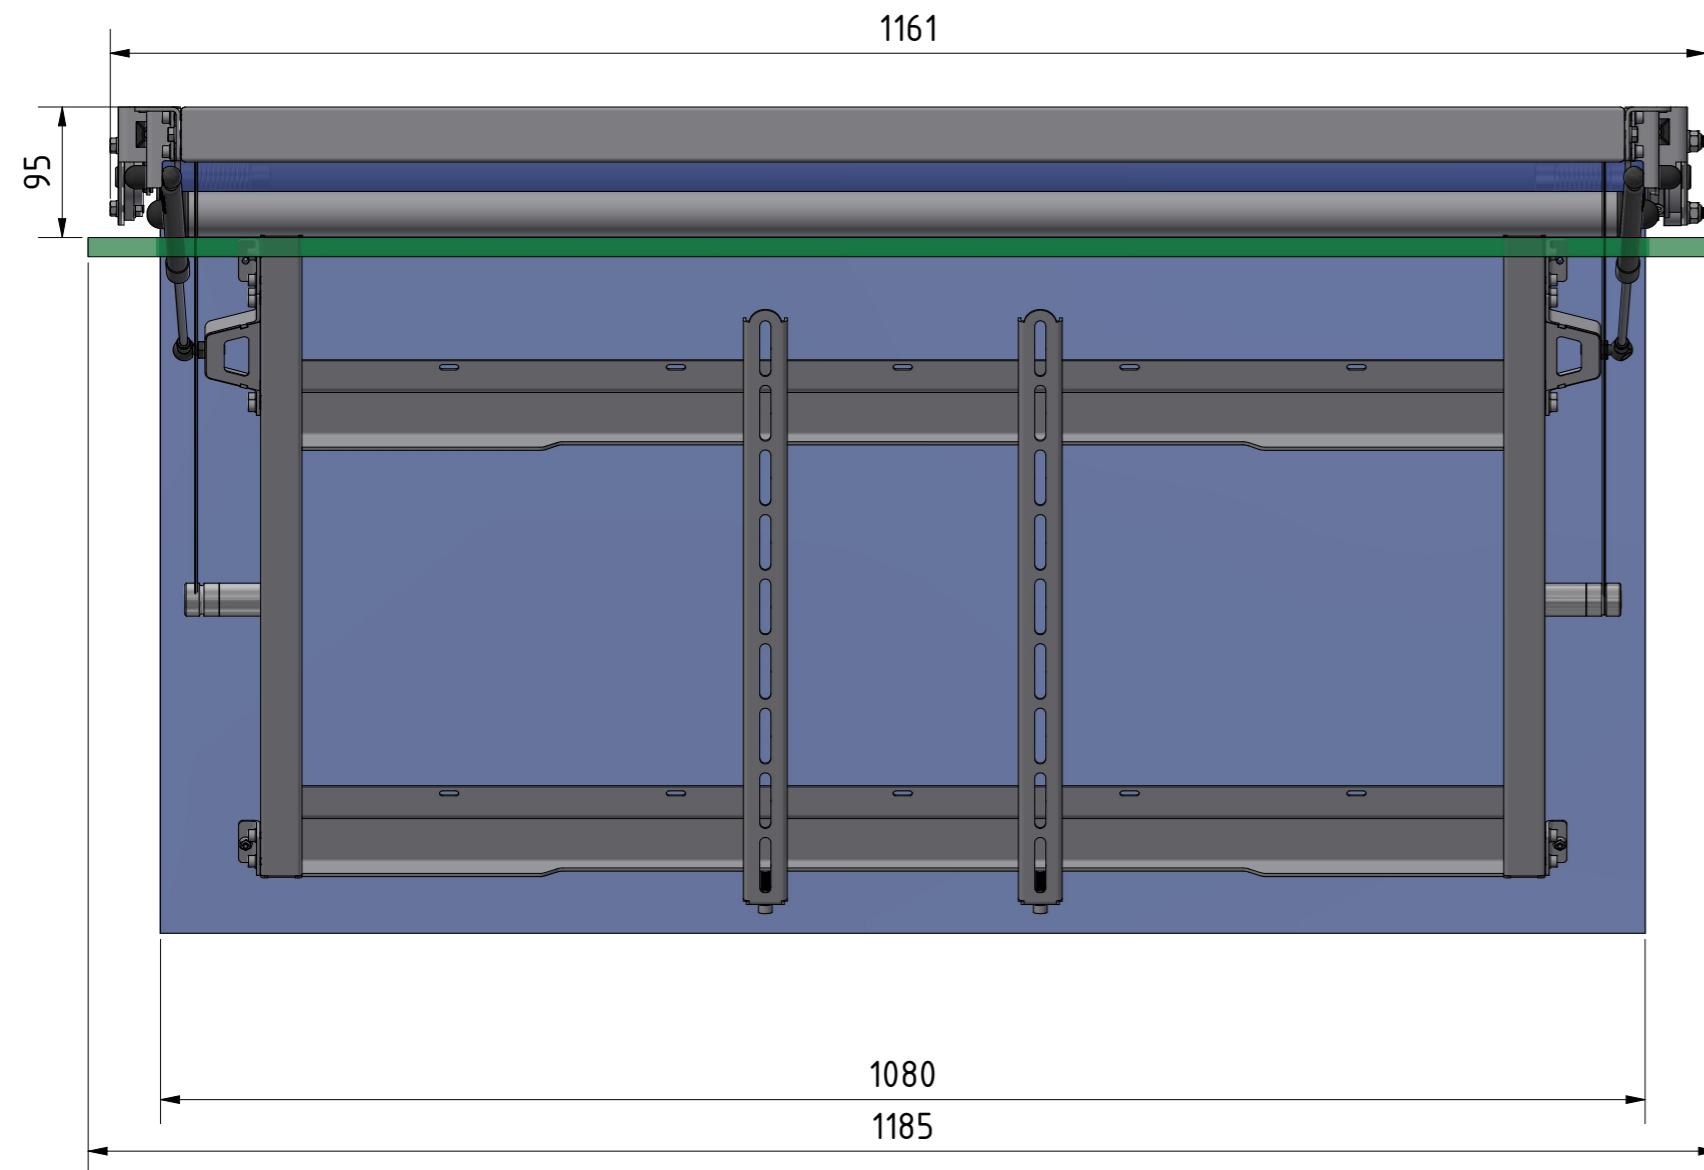

FPLCV6-43 (v042024) OPEN with CEILING COVERS

Attention:

When TV is mounted on the lift, its lower side must never exceed the horizontal bar more than 50mm!

CATEGORY	FLAT PANEL CEILING LIFT	DRAWING TYPE		
MODEL	FPLCV6-43 (v042024)	DRAFT	FINAL	
FEATURES	ULTRA SLIM LIFT, OPENING ANGLE UP TO 110°, MAXIMUM LOAD CAPACITY (TV+ceiling cover) <30kg		x	
COLOUR	POWDER COATING RAL9005 (BLACK BUFF)	REVERSION	DATE	
DRAWING No	V042024-CA	NO		