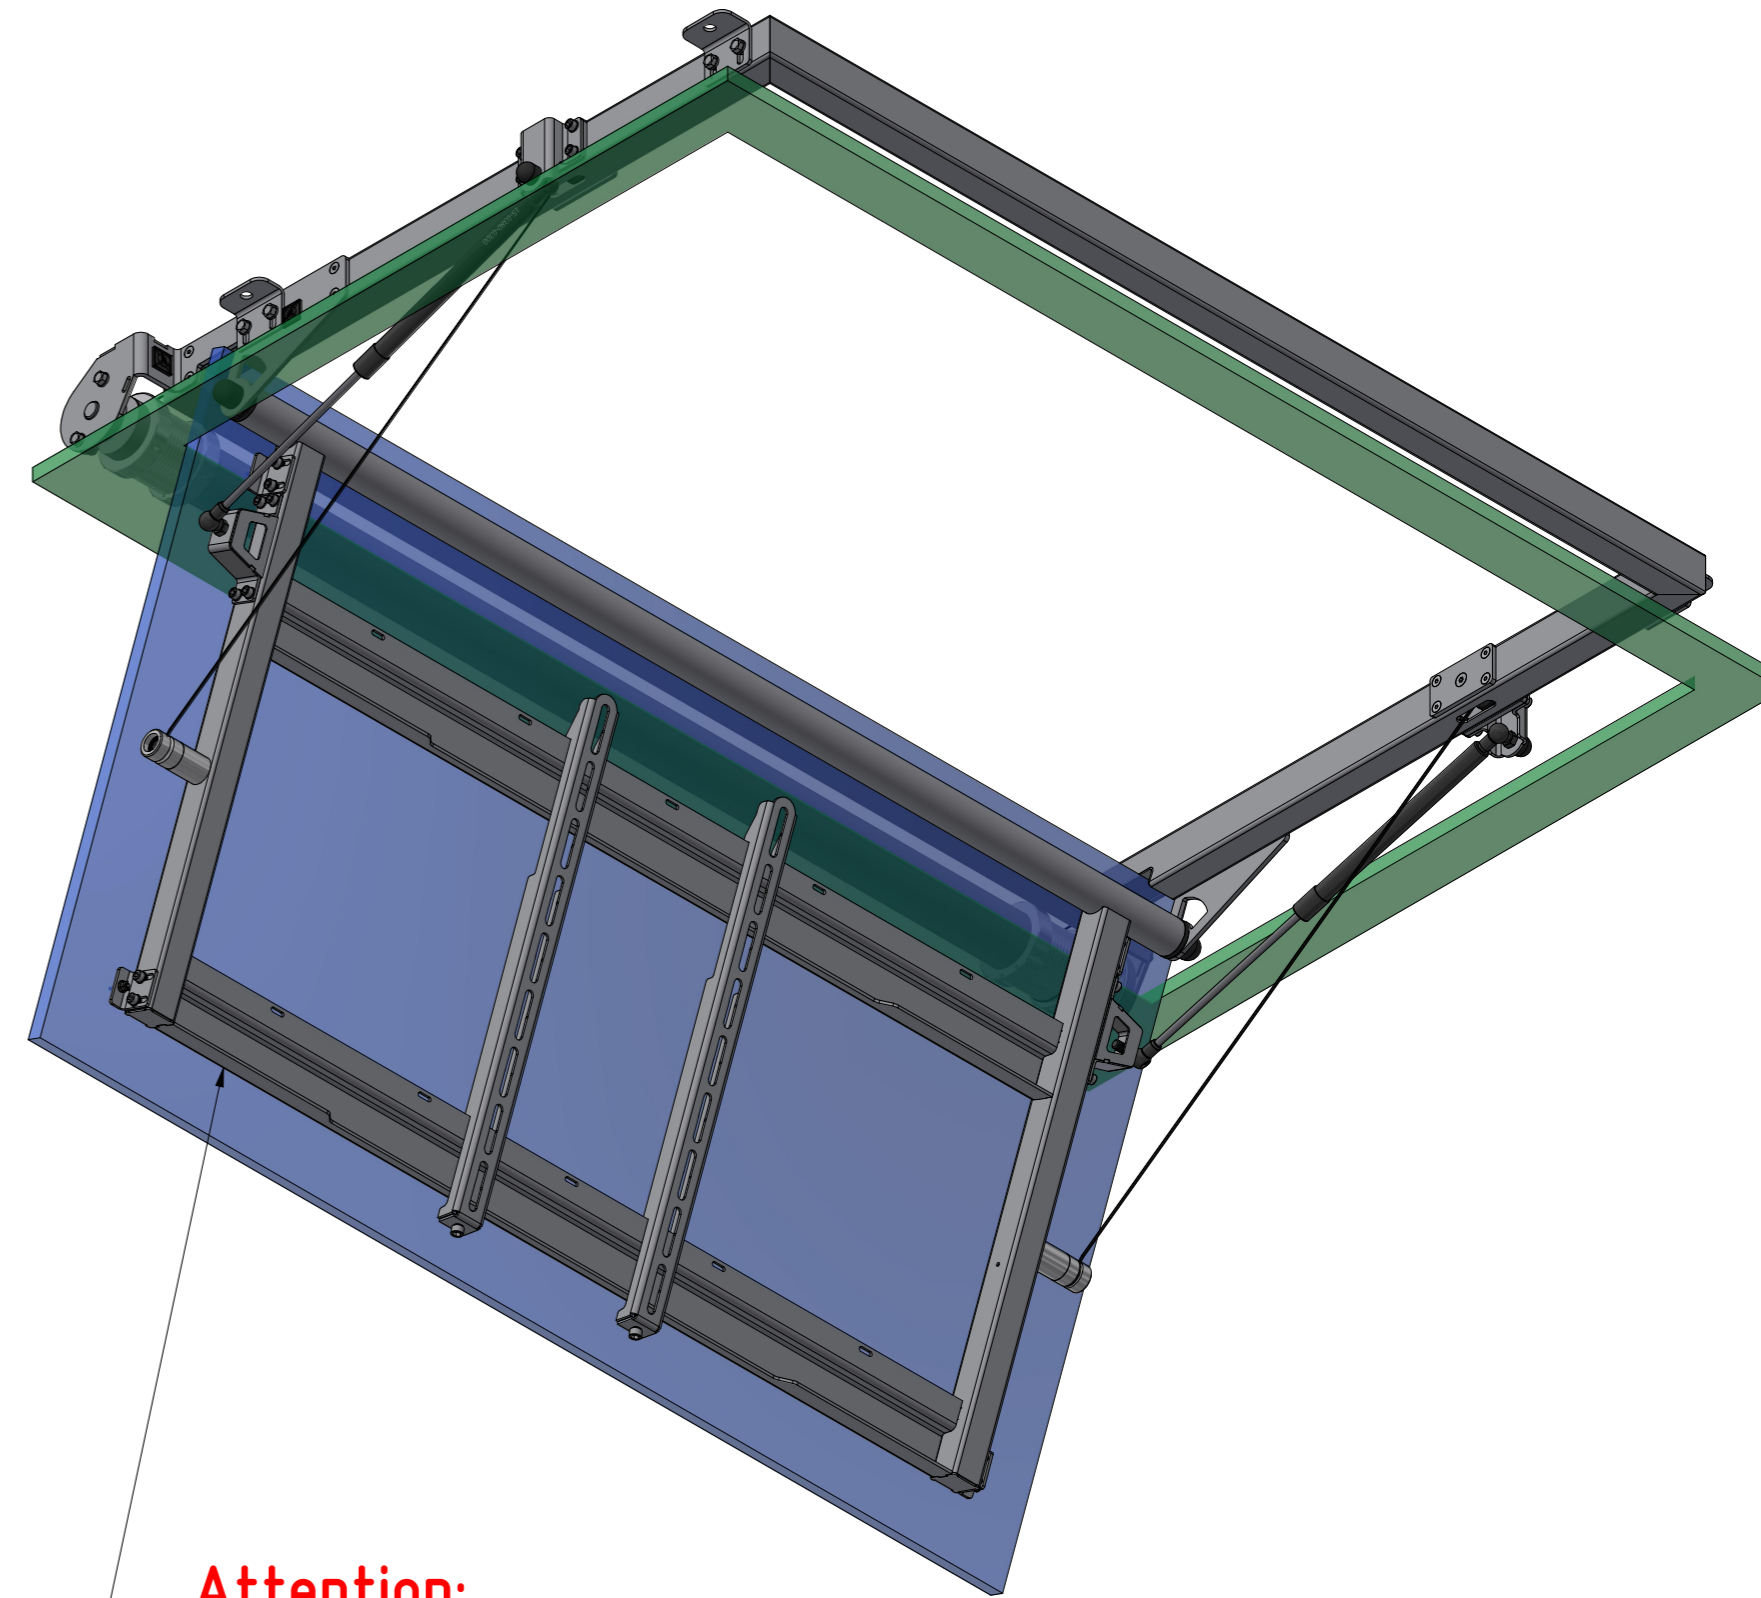

FPLCV6-43 (v042024) OPEN with CEILING COVERS

Attention:

When TV is mounted on the lift, its lower side must never exceed the horizontal bar more than 50mm!

CATEGORY	FLAT PANEL CEILING LIFT	DRAWING TYPE		
MODEL	FPLCV6-43 (v042024)	DRAFT	FINAL	
FEATURES	ULTRA SLIM LIFT, OPENING ANGLE UP TO 110°, MAXIMUM LOAD CAPACITY (TV+ceiling cover) <30kg		x	
COLOUR	POWDER COATING RAL9005 (BLACK BUFF)	REVERSION	DATE	
DRAWING No	V042024-CA	NO		