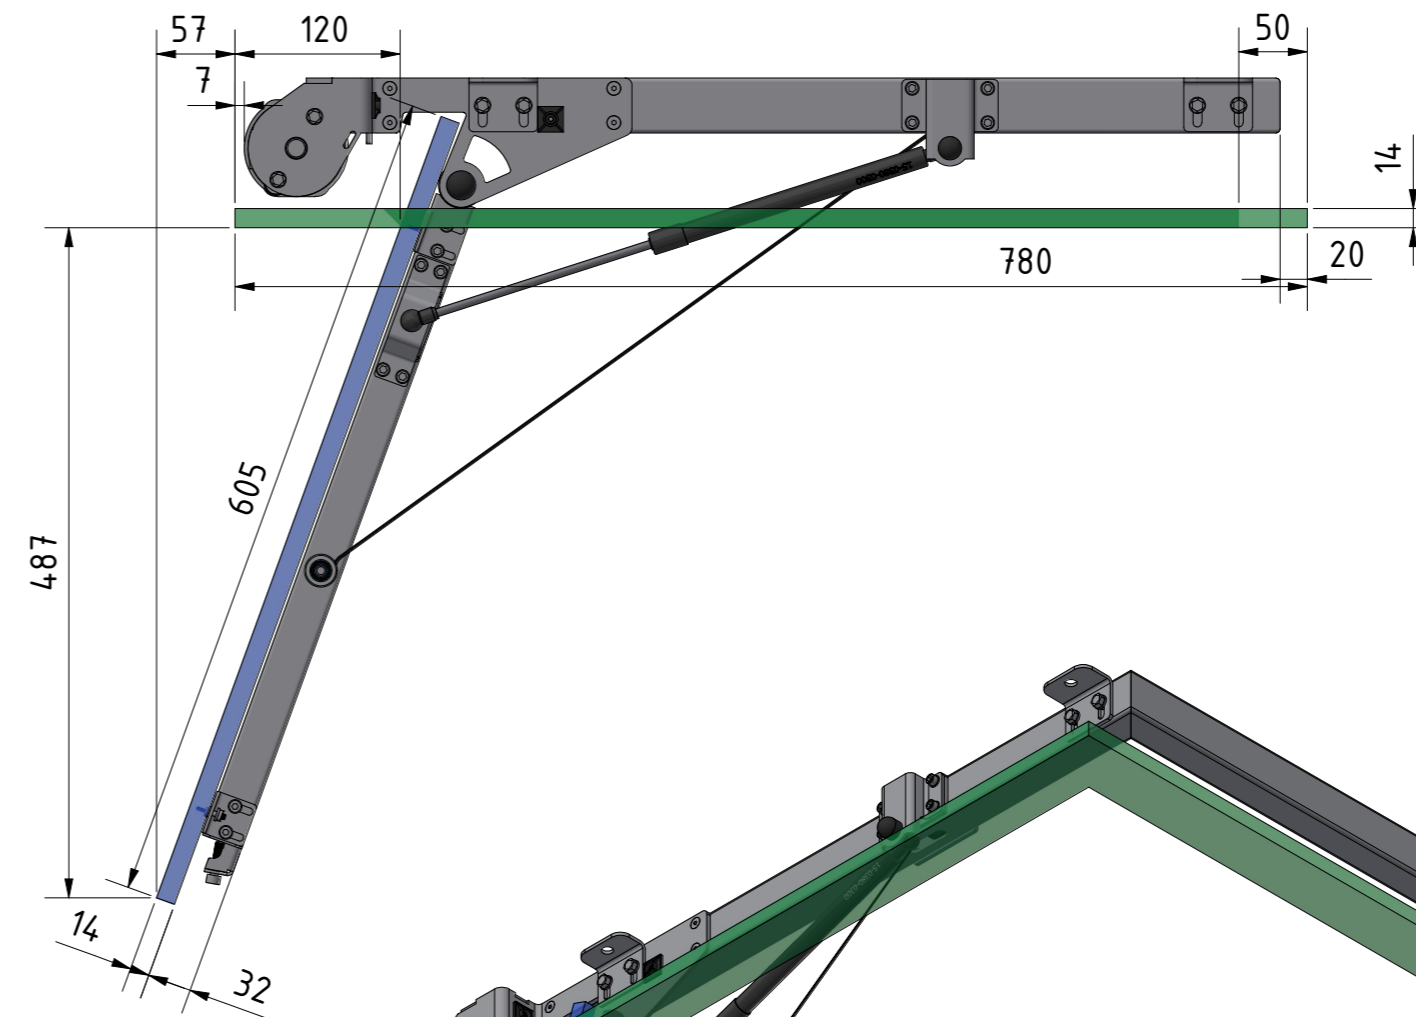

FPLCV6-43 (v042024) OPEN with CEILING COVERS

Attention:

When TV is mounted on the lift, its lower side must never exceed the horizontal bar more than 50mm!

CATEGORY	FLAT PANEL CEILING LIFT	DRAWING TYPE		
MODEL	FPLCV6-43 (v042024)	DRAFT	FINAL	
FEATURES	ULTRA SLIM LIFT, OPENING ANGLE UP TO 110°, MAXIMUM LOAD CAPACITY (TV+ceiling cover) <30kg		x	
COLOUR	POWDER COATING RAL9005 (BLACK BUFF)	REVERSION	DATE	
DRAWING No	V042024-CA	NO		