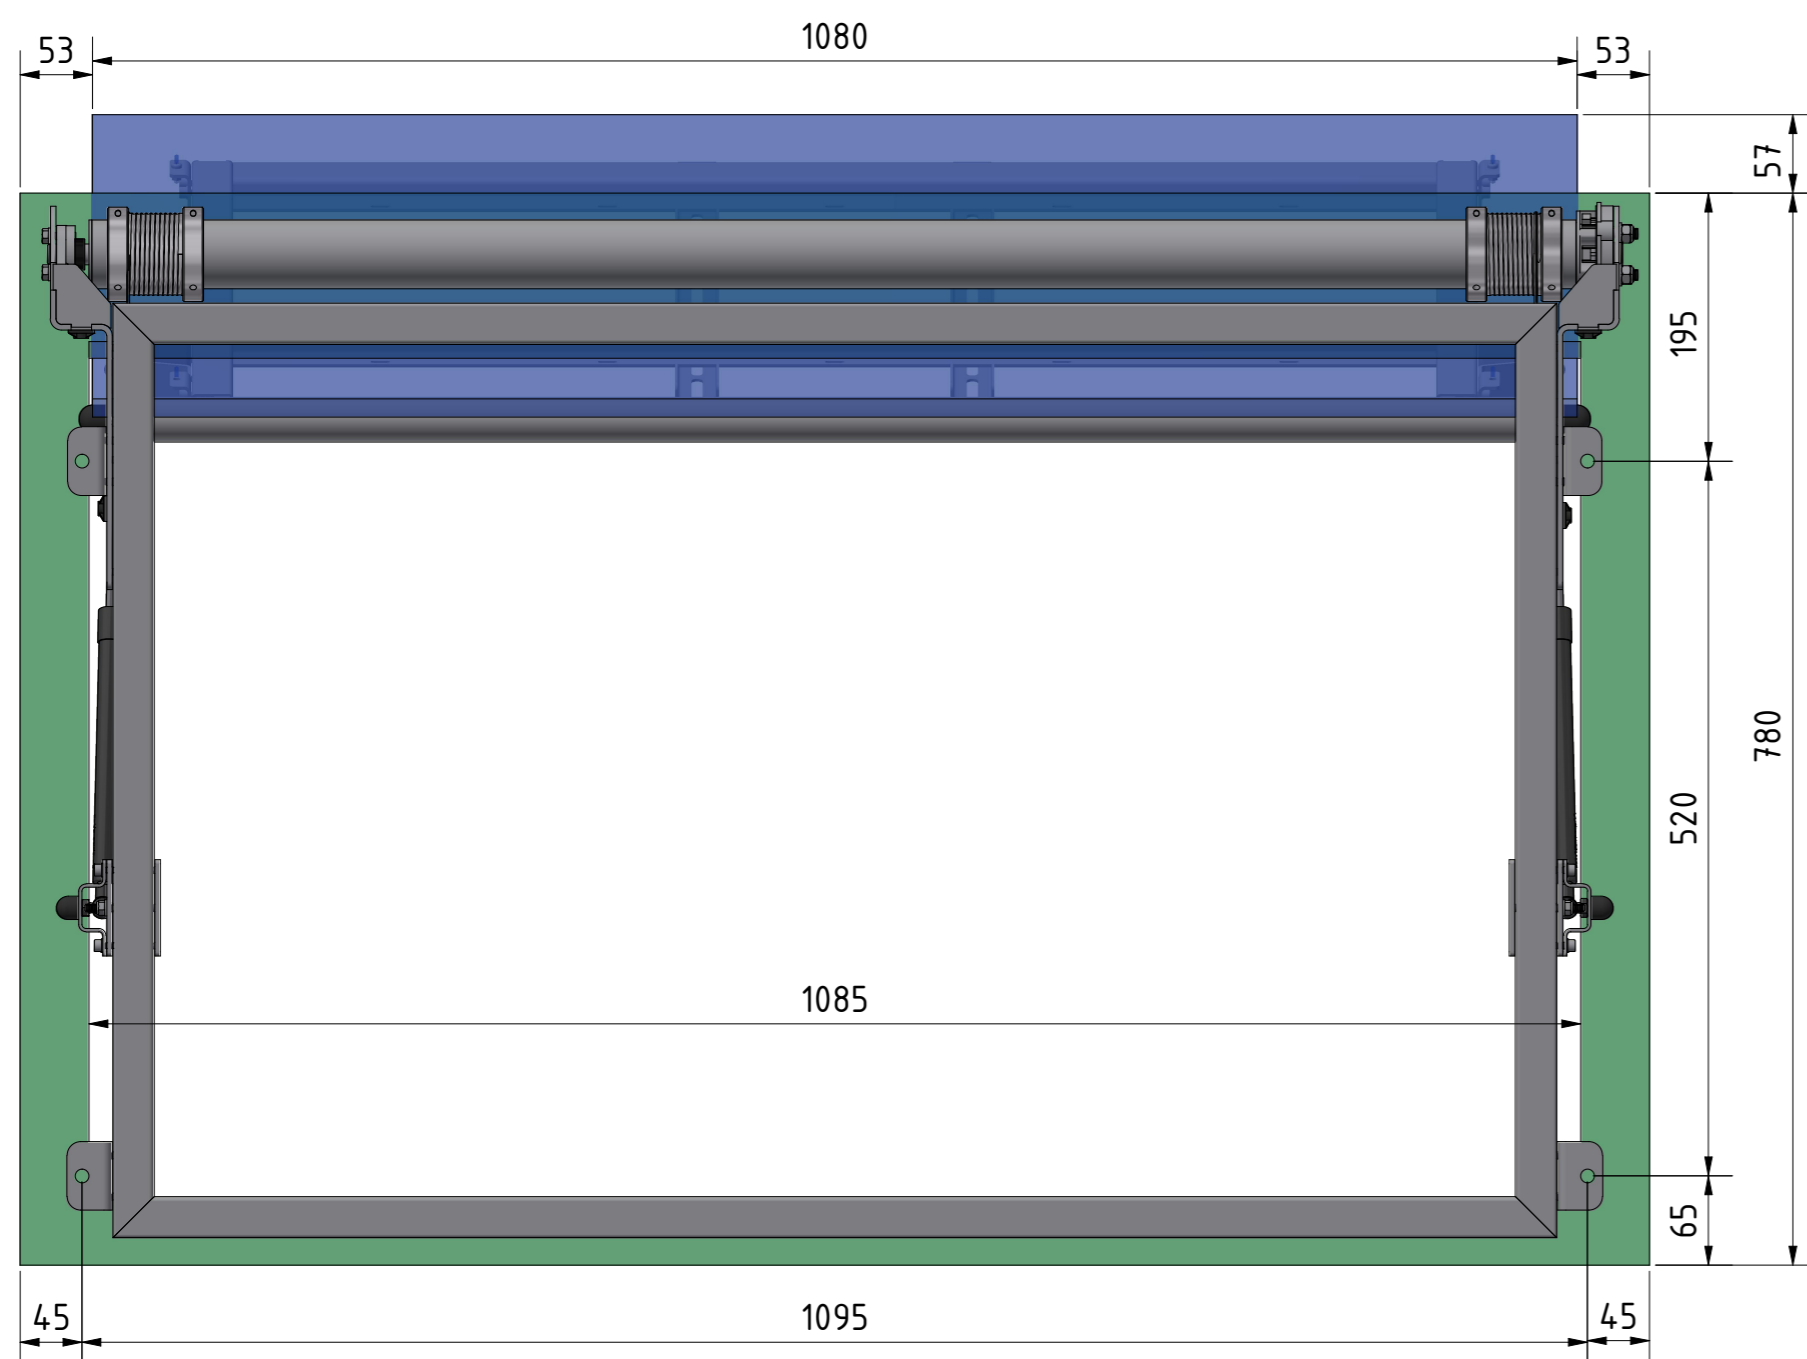

FPLCV6-43 (v042024) OPEN with CEILING COVERS

Attention:

When TV is mounted on the lift, its lower side must never exceed the horizontal bar more than 50mm!

CATEGORY	FLAT PANEL CEILING LIFT	DRAWING TYPE		
MODEL	FPLCV6-43 (v042024)	DRAFT	FINAL	
FEATURES	ULTRA SLIM LIFT, OPENING ANGLE UP TO 110°, MAXIMUM LOAD CAPACITY (TV+ceiling cover) <30kg		x	
COLOUR	POWDER COATING RAL9005 (BLACK BUFF)	REVERSION	DATE	
DRAWING No	V042024-CA	NO		