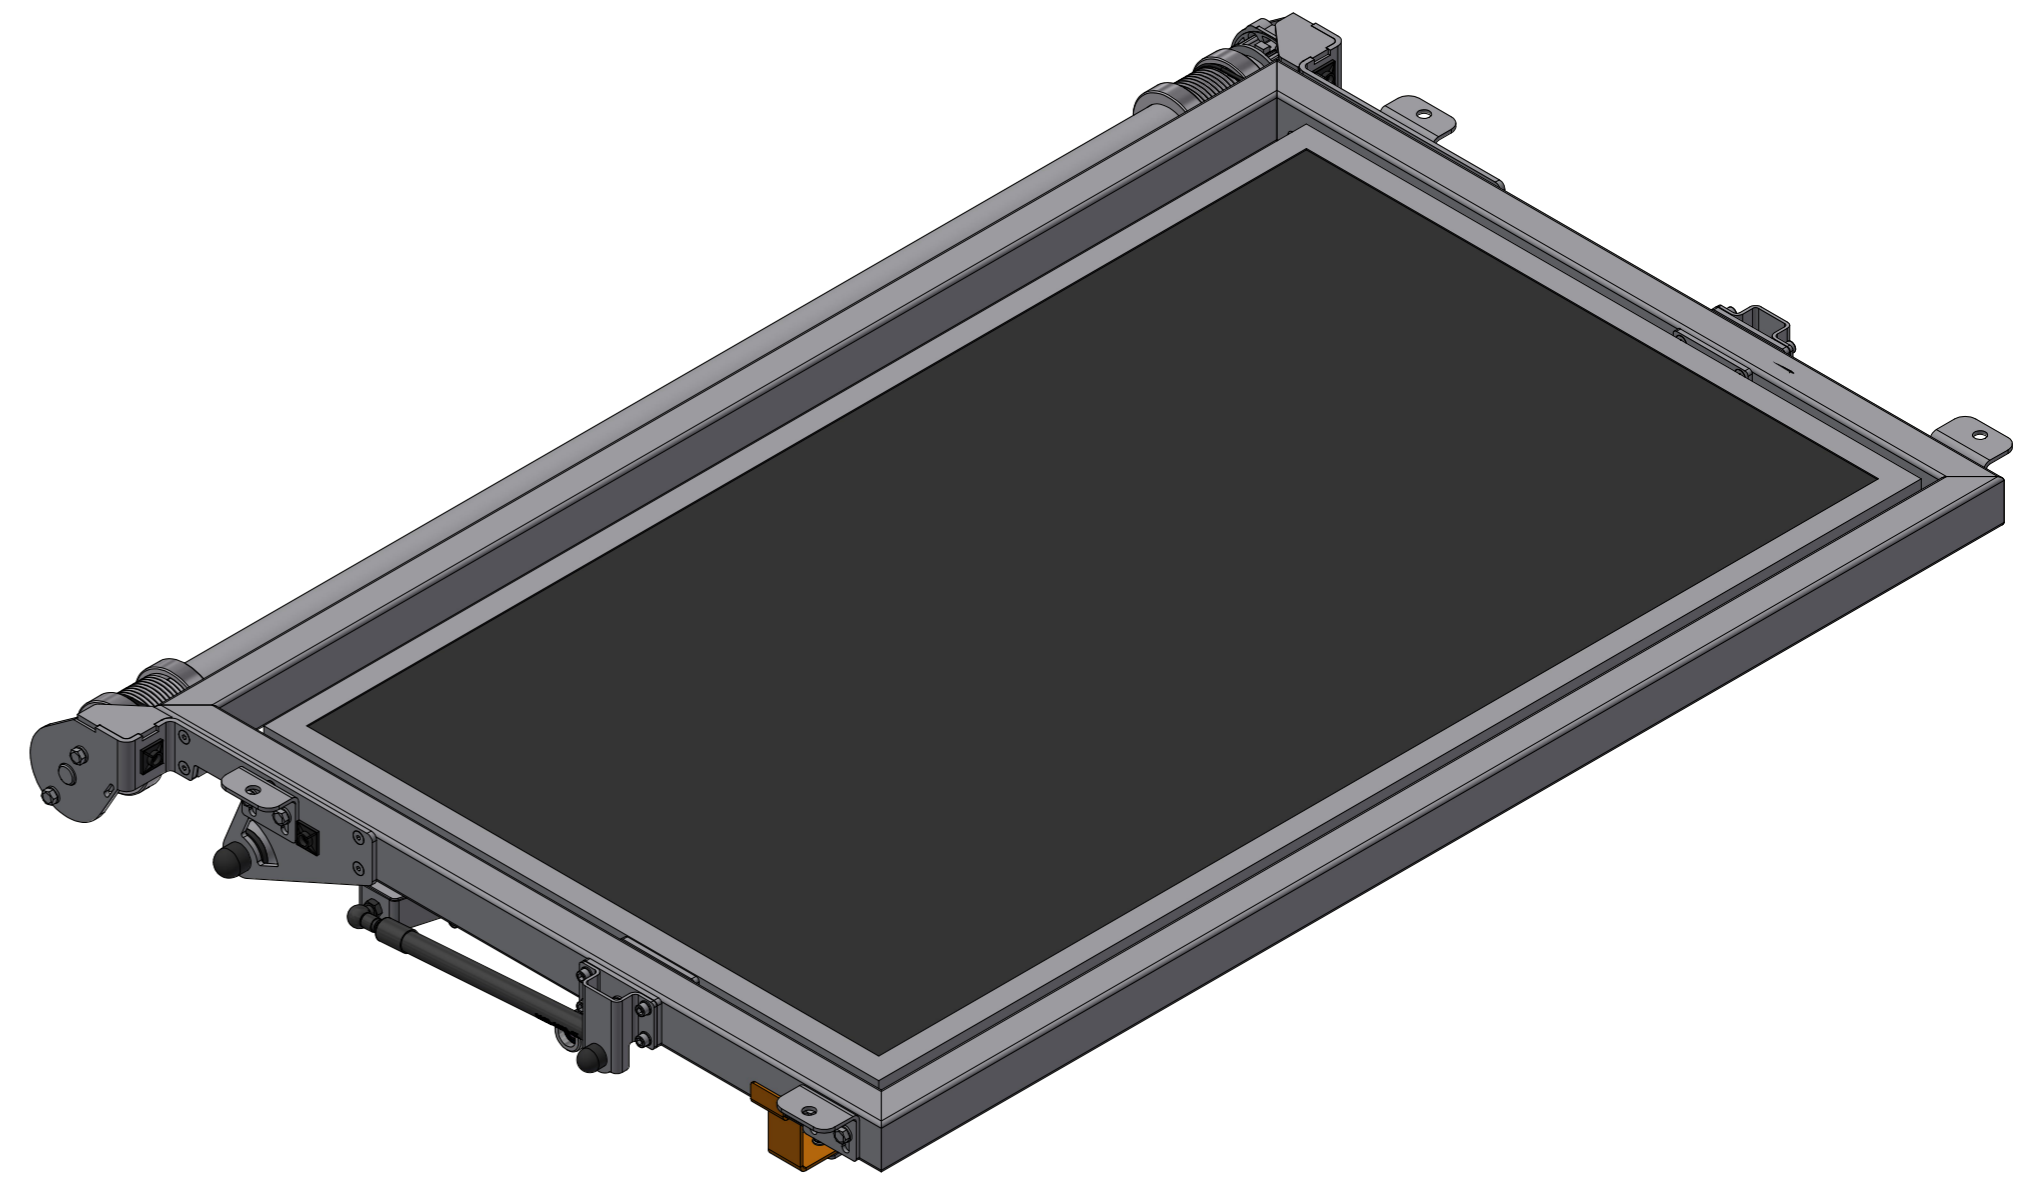

FPLCV6-43 (v042024) CLOSED (with TV)

CATEGORY	FLAT PANEL CEILING LIFT	DRAWING TYPE	
MODEL	FPLCV6-43 (v112023)	DRAFT	FINAL
FEATURES	ULTRA SLIM LIFT, OPENING ANGLE UP TO 110°, MAXIMUM LOAD CAPACITY (TV+ceiling cover) <30kg		X
COLOUR	POWDER COATING RAL9005 (BLACK BUFF)	REVERSION	DATE
DRAWING No	V042024-CA	NO	