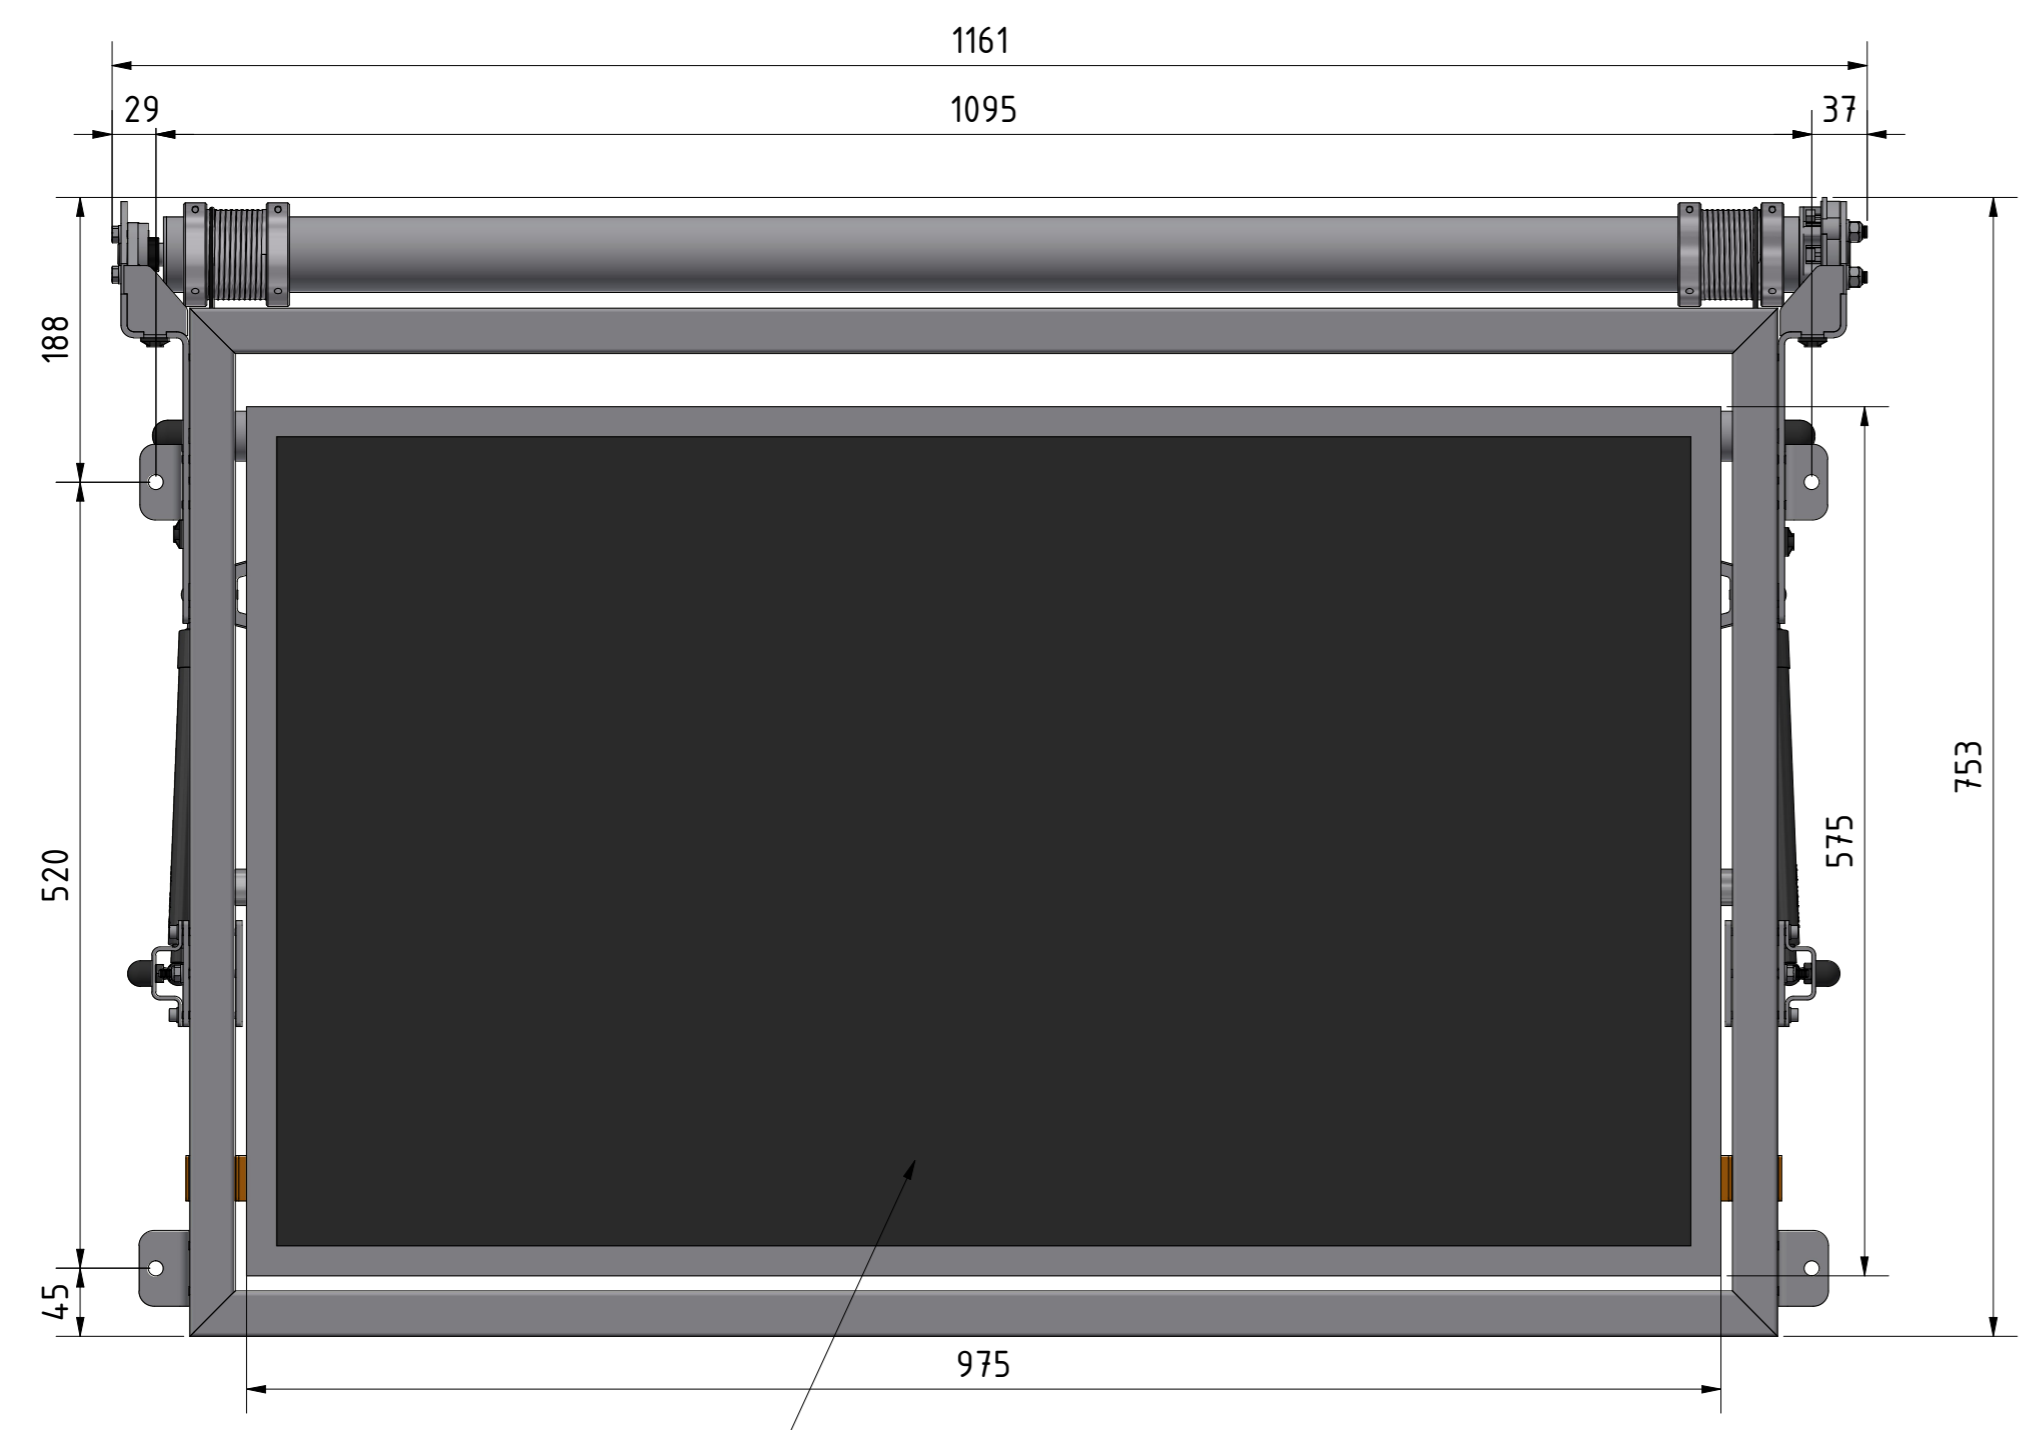

FPLCV6-43 (v042024) CLOSED (with TV)

CATEGORY	FLAT PANEL CEILING LIFT	DRAWING TYPE	
MODEL	FPLCV6-43 (v112023)	DRAFT	FINAL
FEATURES	ULTRA SLIM LIFT, OPENING ANGLE UP TO 110°, MAXIMUM LOAD CAPACITY (TV+ceiling cover) <30kg		X
COLOUR	POWDER COATING RAL9005 (BLACK BUFF)	REVERSION	DATE
DRAWING No	V042024-CA	NO	