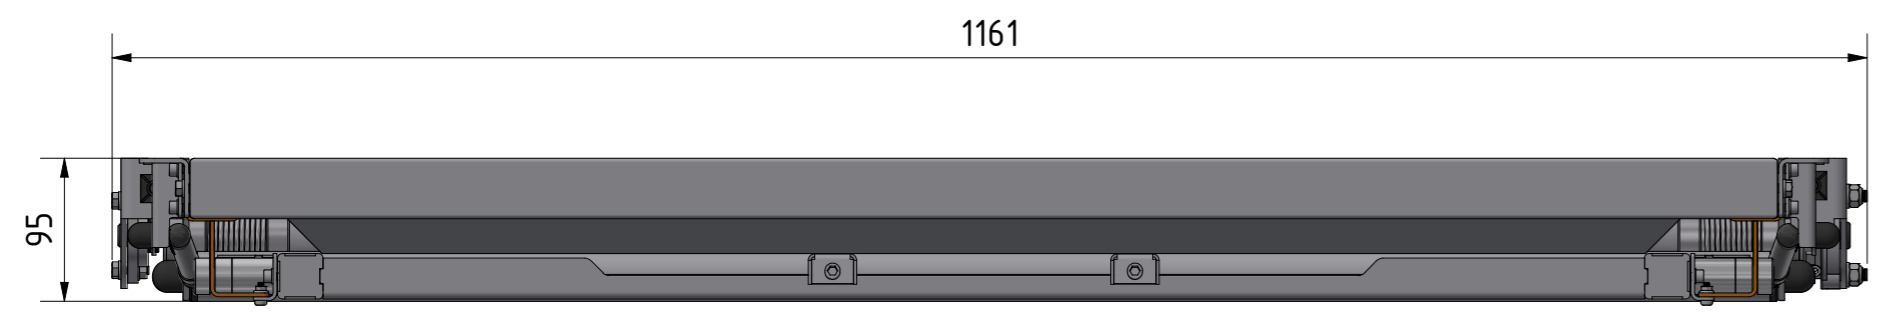

FPLCV6-43 (v042024) CLOSED (with TV)

CATEGORY	FLAT PANEL CEILING LIFT	DRAWING TYPE	
MODEL	FPLCV6-43 (v112023)	DRAFT	FINAL
FEATURES	ULTRA SLIM LIFT, OPENING ANGLE UP TO 110°, MAXIMUM LOAD CAPACITY (TV+ceiling cover) <30kg		X
COLOUR	POWDER COATING RAL9005 (BLACK BUFF)	REVERSION	DATE
DRAWING No	V042024-CA	NO	