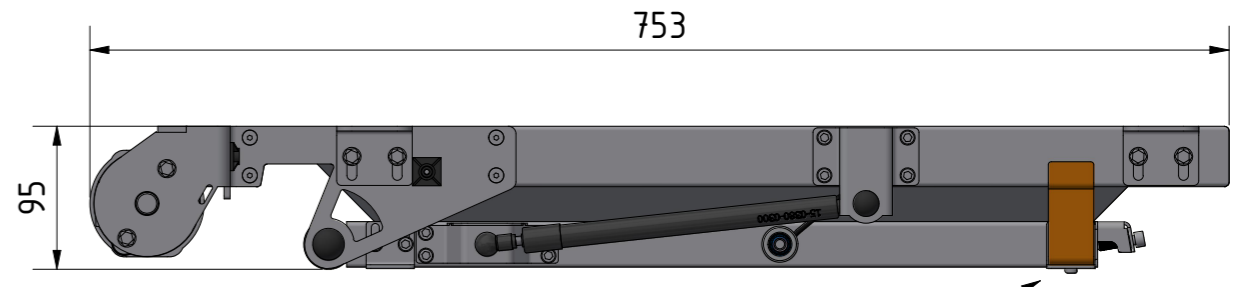

FPLCV6-43 (v042024) CLOSED (with TV)

CATEGORY	FLAT PANEL CEILING LIFT	DRAWING TYPE	
MODEL	FPLCV6-43 (v112023)	DRAFT	FINAL
FEATURES	ULTRA SLIM LIFT, OPENING ANGLE UP TO 110°, MAXIMUM LOAD CAPACITY (TV+ceiling cover) <30kg		X
COLOUR	POWDER COATING RAL9005 (BLACK BUFF)	REVERSION	DATE
DRAWING No	V042024-CA	NO	