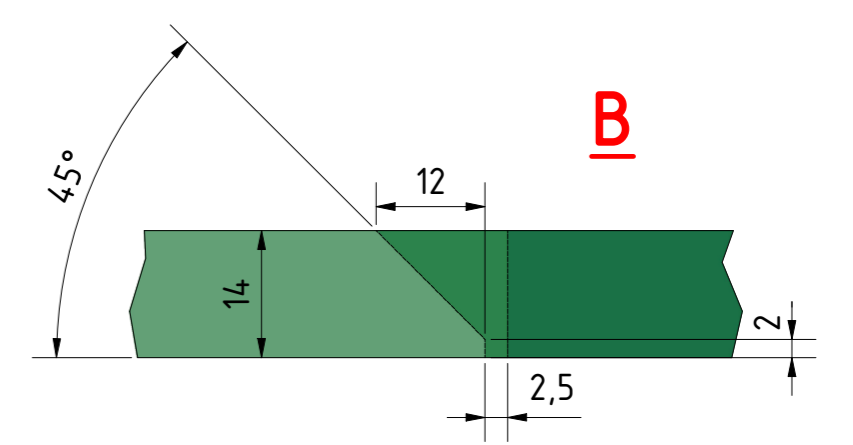

# FPLCV6-43 (v042024) CLOSED with CEILING COVERS

CATEGORY	FLAT PANEL CEILING LIFT	DRAWING TYPE	
MODEL	FPLCV6-43 (v112023)	DRAFT	FINAL
FEATURES	ULTRA SLIM LIFT, OPENING ANGLE UP TO 110°, MAXIMUM LOAD CAPACITY (TV+ceiling cover) <30kg		x
COLOUR	POWDER COATING RAL9005 (BLACK BUFF)	REVERSION	DATE
DRAWING No	V042024-CA	NO	