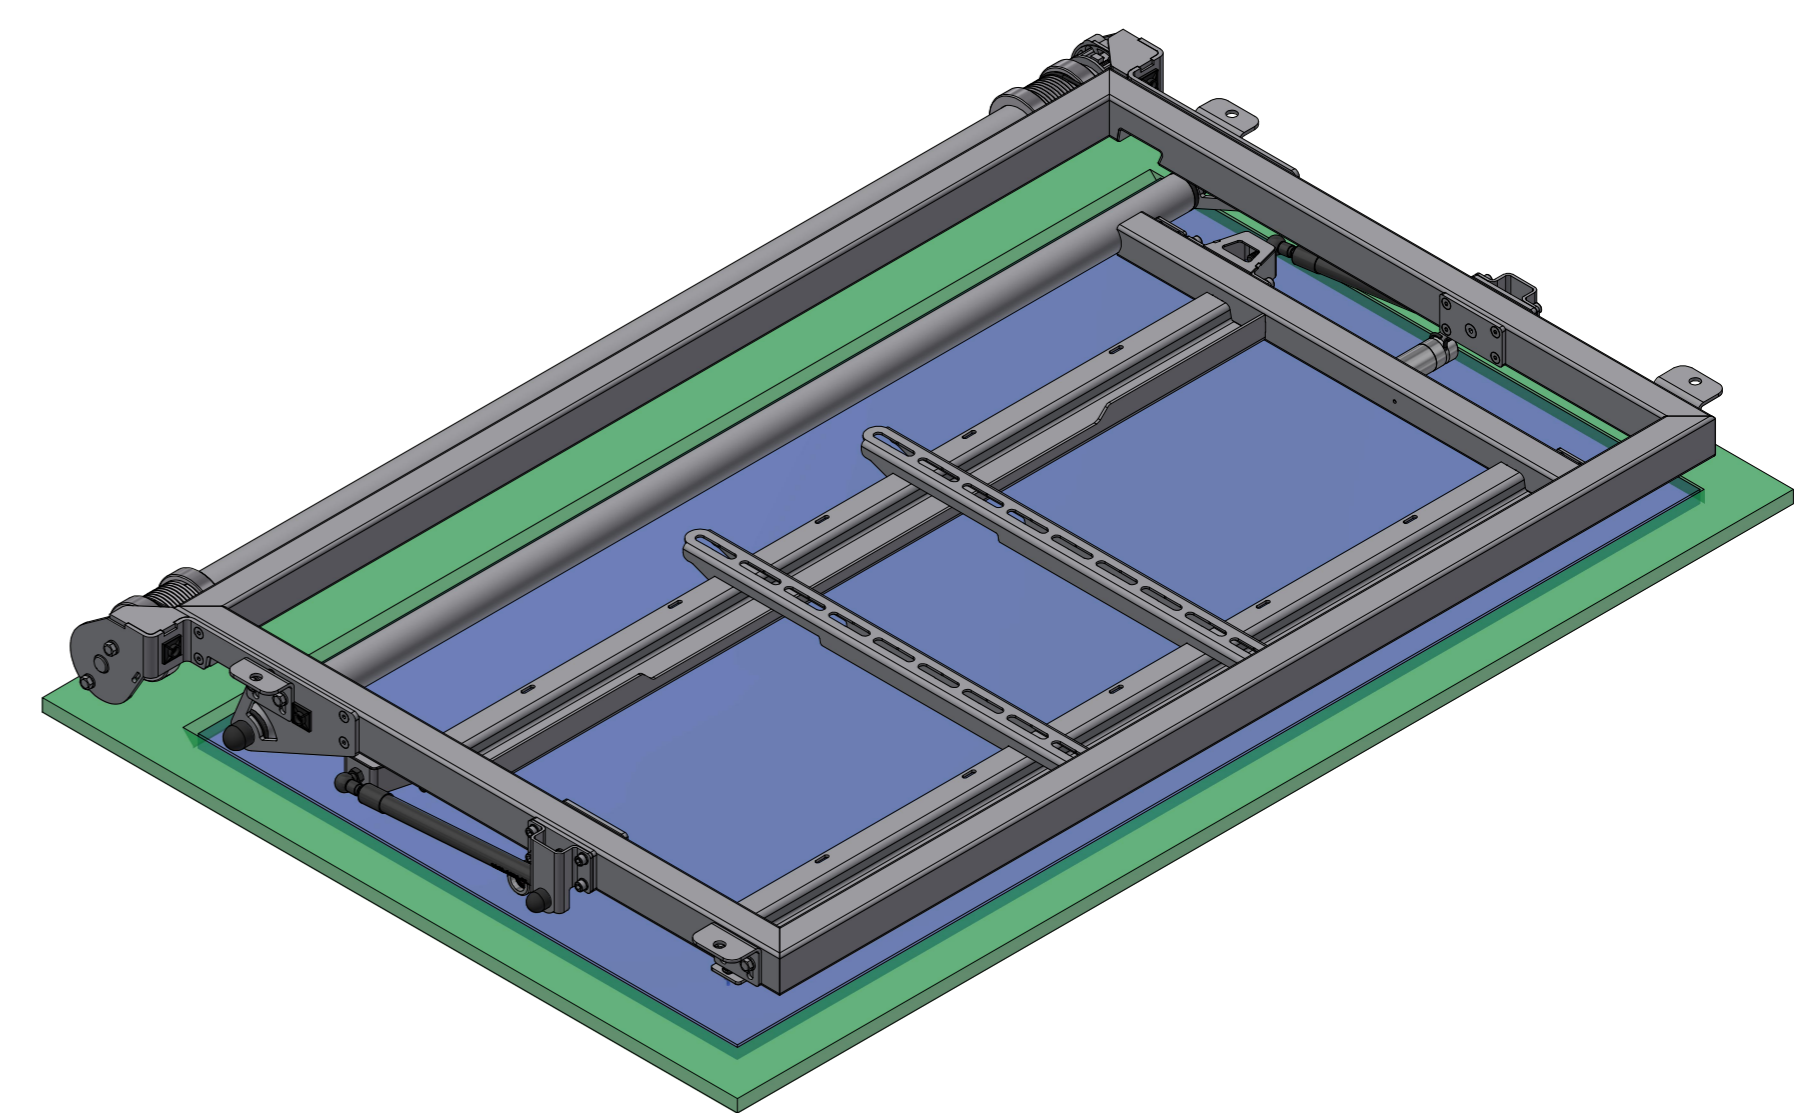

# FPLCV6-43 (v042024) CLOSED with CEILING COVERS

CATEGORY	FLAT PANEL CEILING LIFT	DRAWING TYPE	
MODEL	FPLCV6-43 (v112023)	DRAFT	FINAL
FEATURES	ULTRA SLIM LIFT, OPENING ANGLE UP TO 110°, MAXIMUM LOAD CAPACITY (TV+ceiling cover) <30kg		x
COLOUR	POWDER COATING RAL9005 (BLACK BUFF)	REVERSION	DATE
DRAWING No	V042024-CA	NO	