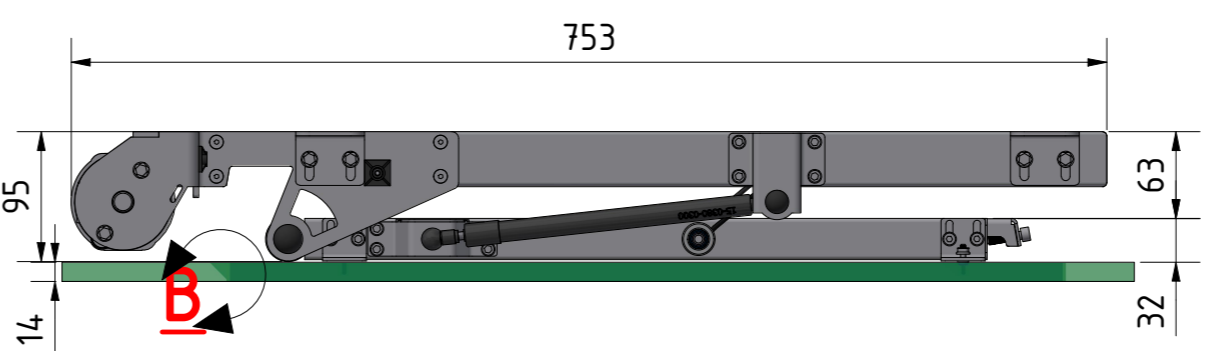

# FPLCV6-43 (v042024) CLOSED with CEILING COVERS

CATEGORY	FLAT PANEL CEILING LIFT	DRAWING TYPE	
MODEL	FPLCV6-43 (v112023)	DRAFT	FINAL
FEATURES	ULTRA SLIM LIFT, OPENING ANGLE UP TO 110°, MAXIMUM LOAD CAPACITY (TV+ceiling cover) <30kg		x
COLOUR	POWDER COATING RAL9005 (BLACK BUFF)	REVERSION	DATE
DRAWING No	V042024-CA	NO	