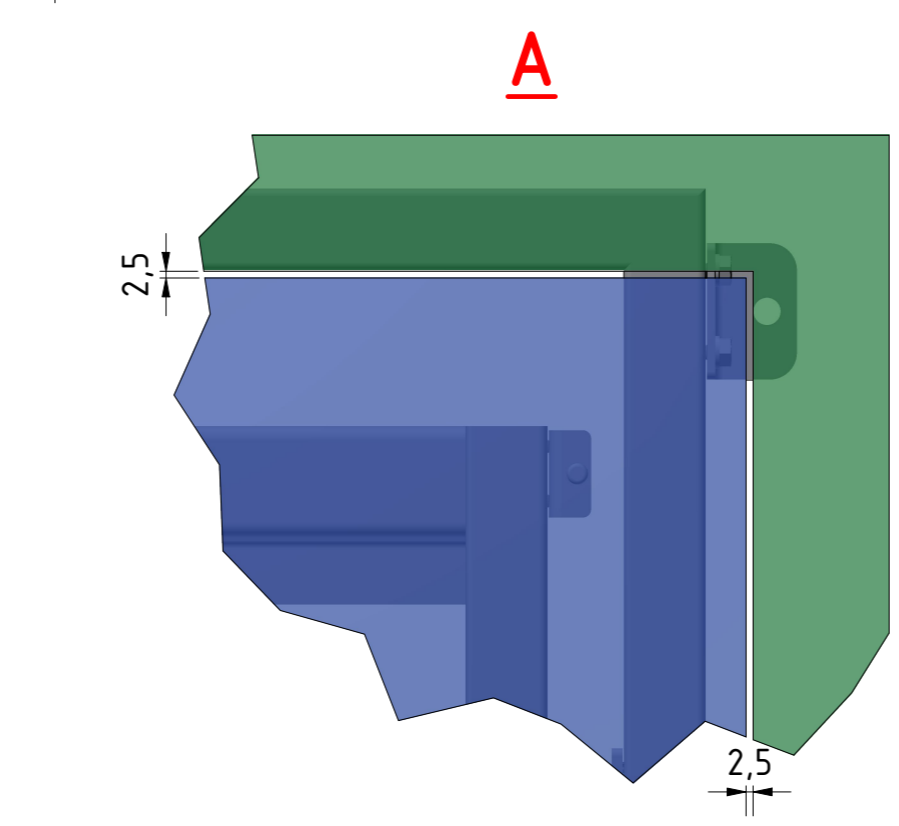

# FPLCV6-43 (v042024) CLOSED with CEILING COVERS

CATEGORY	FLAT PANEL CEILING LIFT	DRAWING TYPE	
MODEL	FPLCV6-43 (v112023)	DRAFT	FINAL
FEATURES	ULTRA SLIM LIFT, OPENING ANGLE UP TO 110°, MAXIMUM LOAD CAPACITY (TV+ceiling cover) <30kg		x
COLOUR	POWDER COATING RAL9005 (BLACK BUFF)	REVERSION	DATE
DRAWING No	V042024-CA	NO	