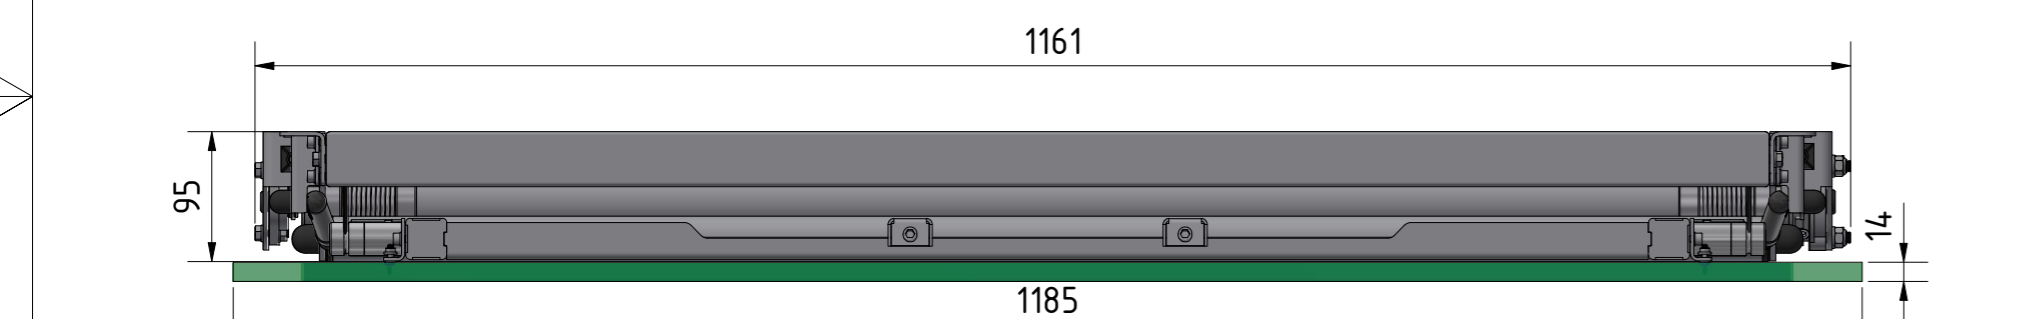

# FPLCV6-43 (v042024) CLOSED with CEILING COVERS

CATEGORY	FLAT PANEL CEILING LIFT	DRAWING TYPE	
MODEL	FPLCV6-43 (v112023)	DRAFT	FINAL
FEATURES	ULTRA SLIM LIFT, OPENING ANGLE UP TO 110°, MAXIMUM LOAD CAPACITY (TV+ceiling cover) <30kg		x
COLOUR	POWDER COATING RAL9005 (BLACK BUFF)	REVERSION	DATE
DRAWING No	V042024-CA	NO	