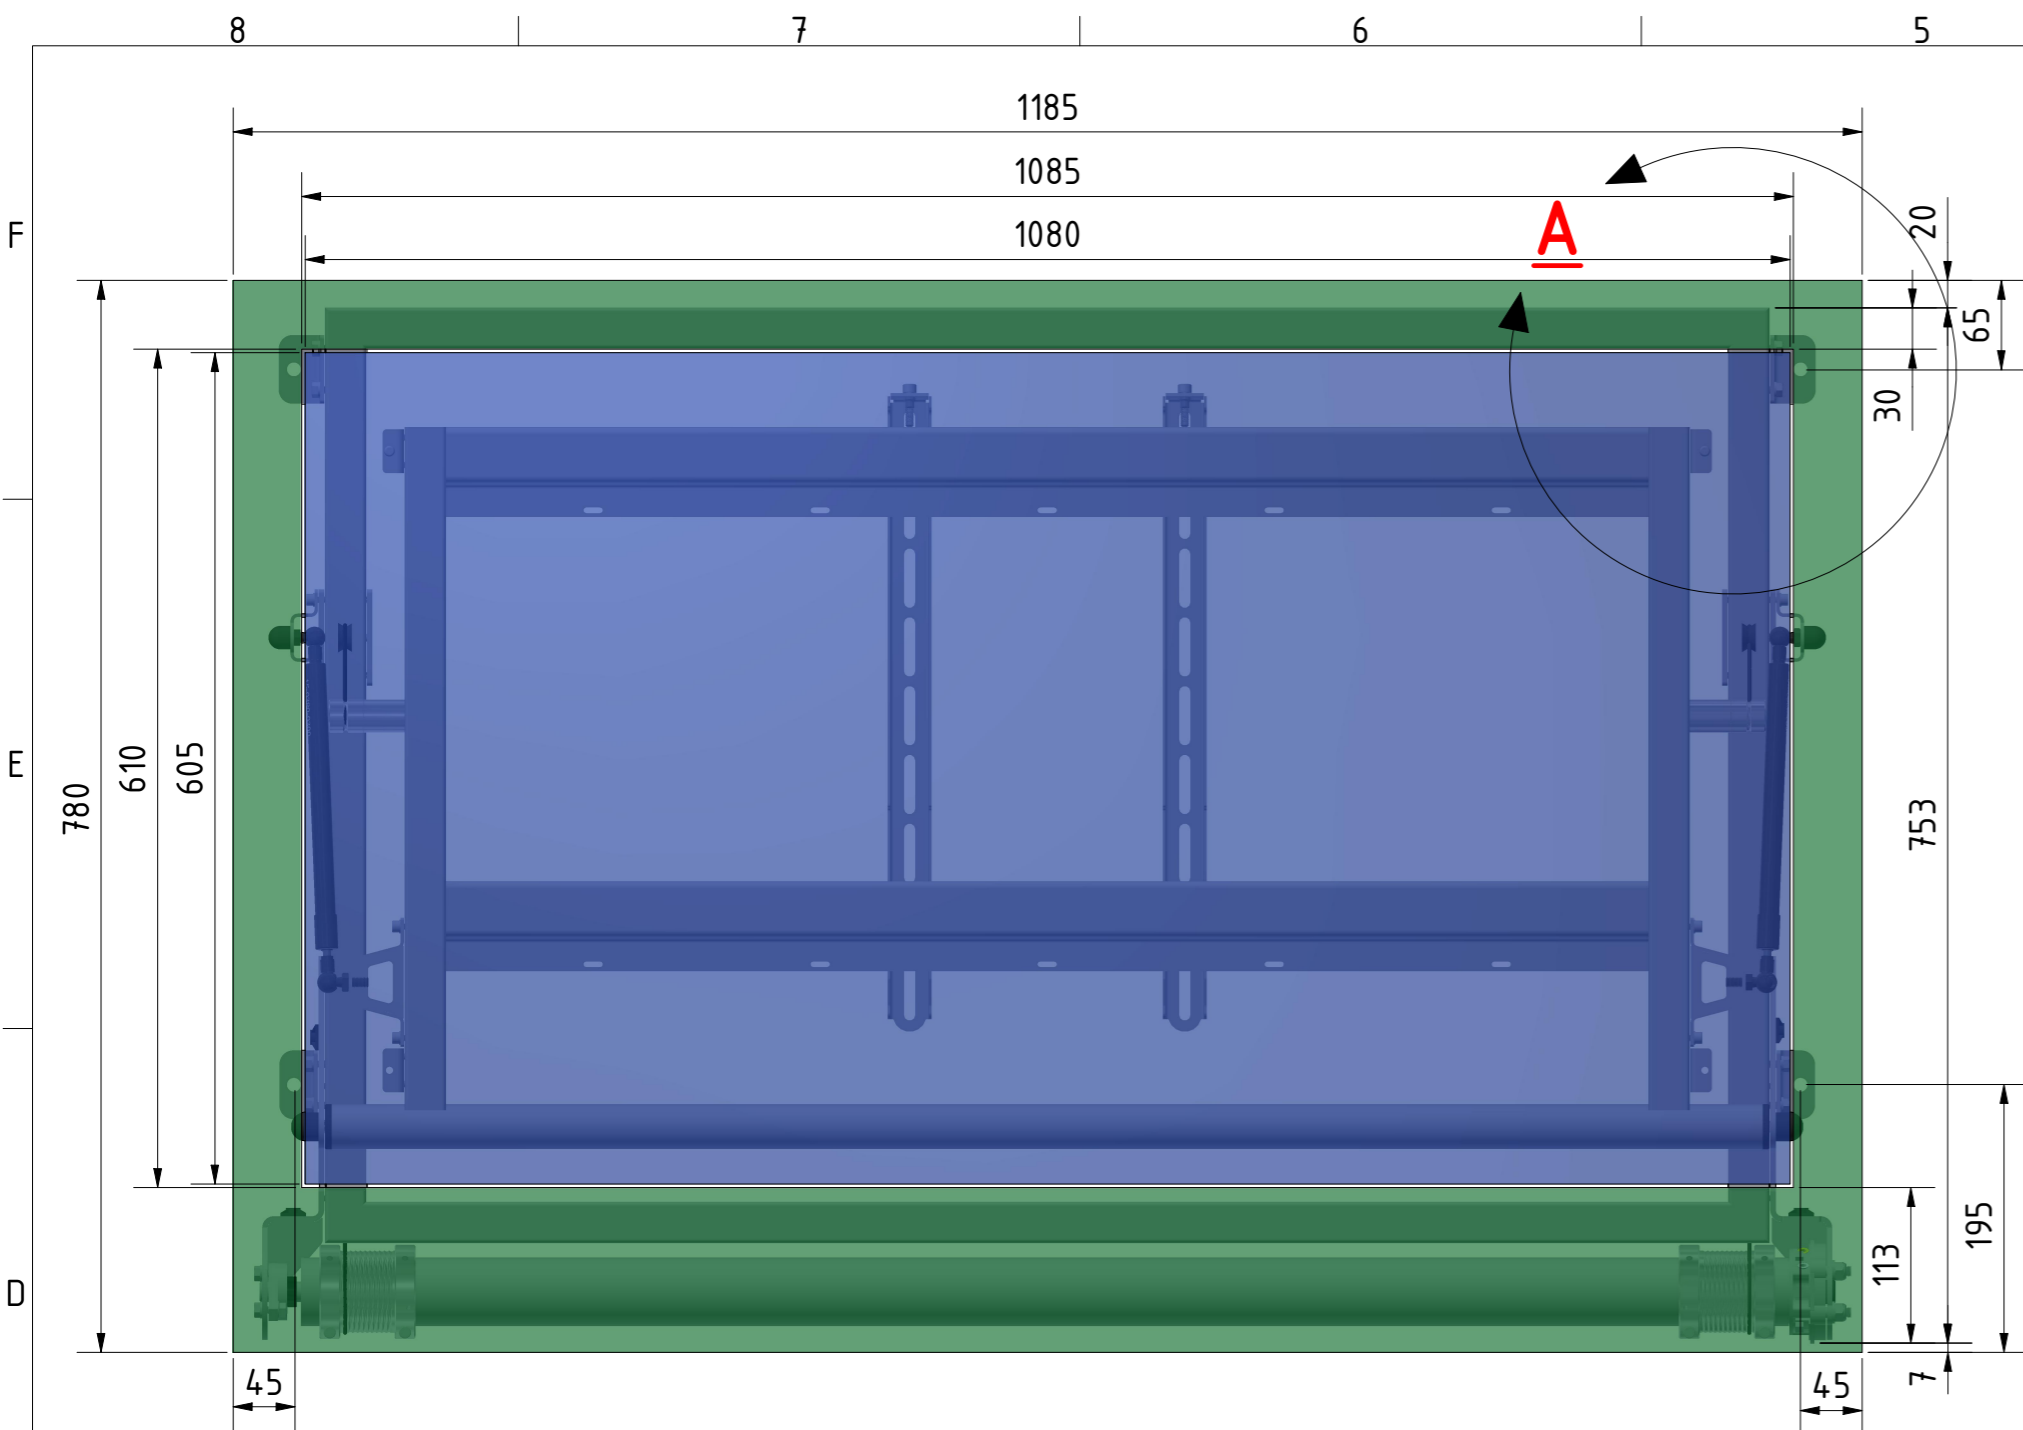

# FPLCV6-43 (v042024) CLOSED with CEILING COVERS

CATEGORY	FLAT PANEL CEILING LIFT	DRAWING TYPE	
MODEL	FPLCV6-43 (v112023)	DRAFT	FINAL
FEATURES	ULTRA SLIM LIFT, OPENING ANGLE UP TO 110°, MAXIMUM LOAD CAPACITY (TV+ceiling cover) <30kg		x
COLOUR	POWDER COATING RAL9005 (BLACK BUFF)	REVERSION	DATE
DRAWING No	V042024-CA	NO	