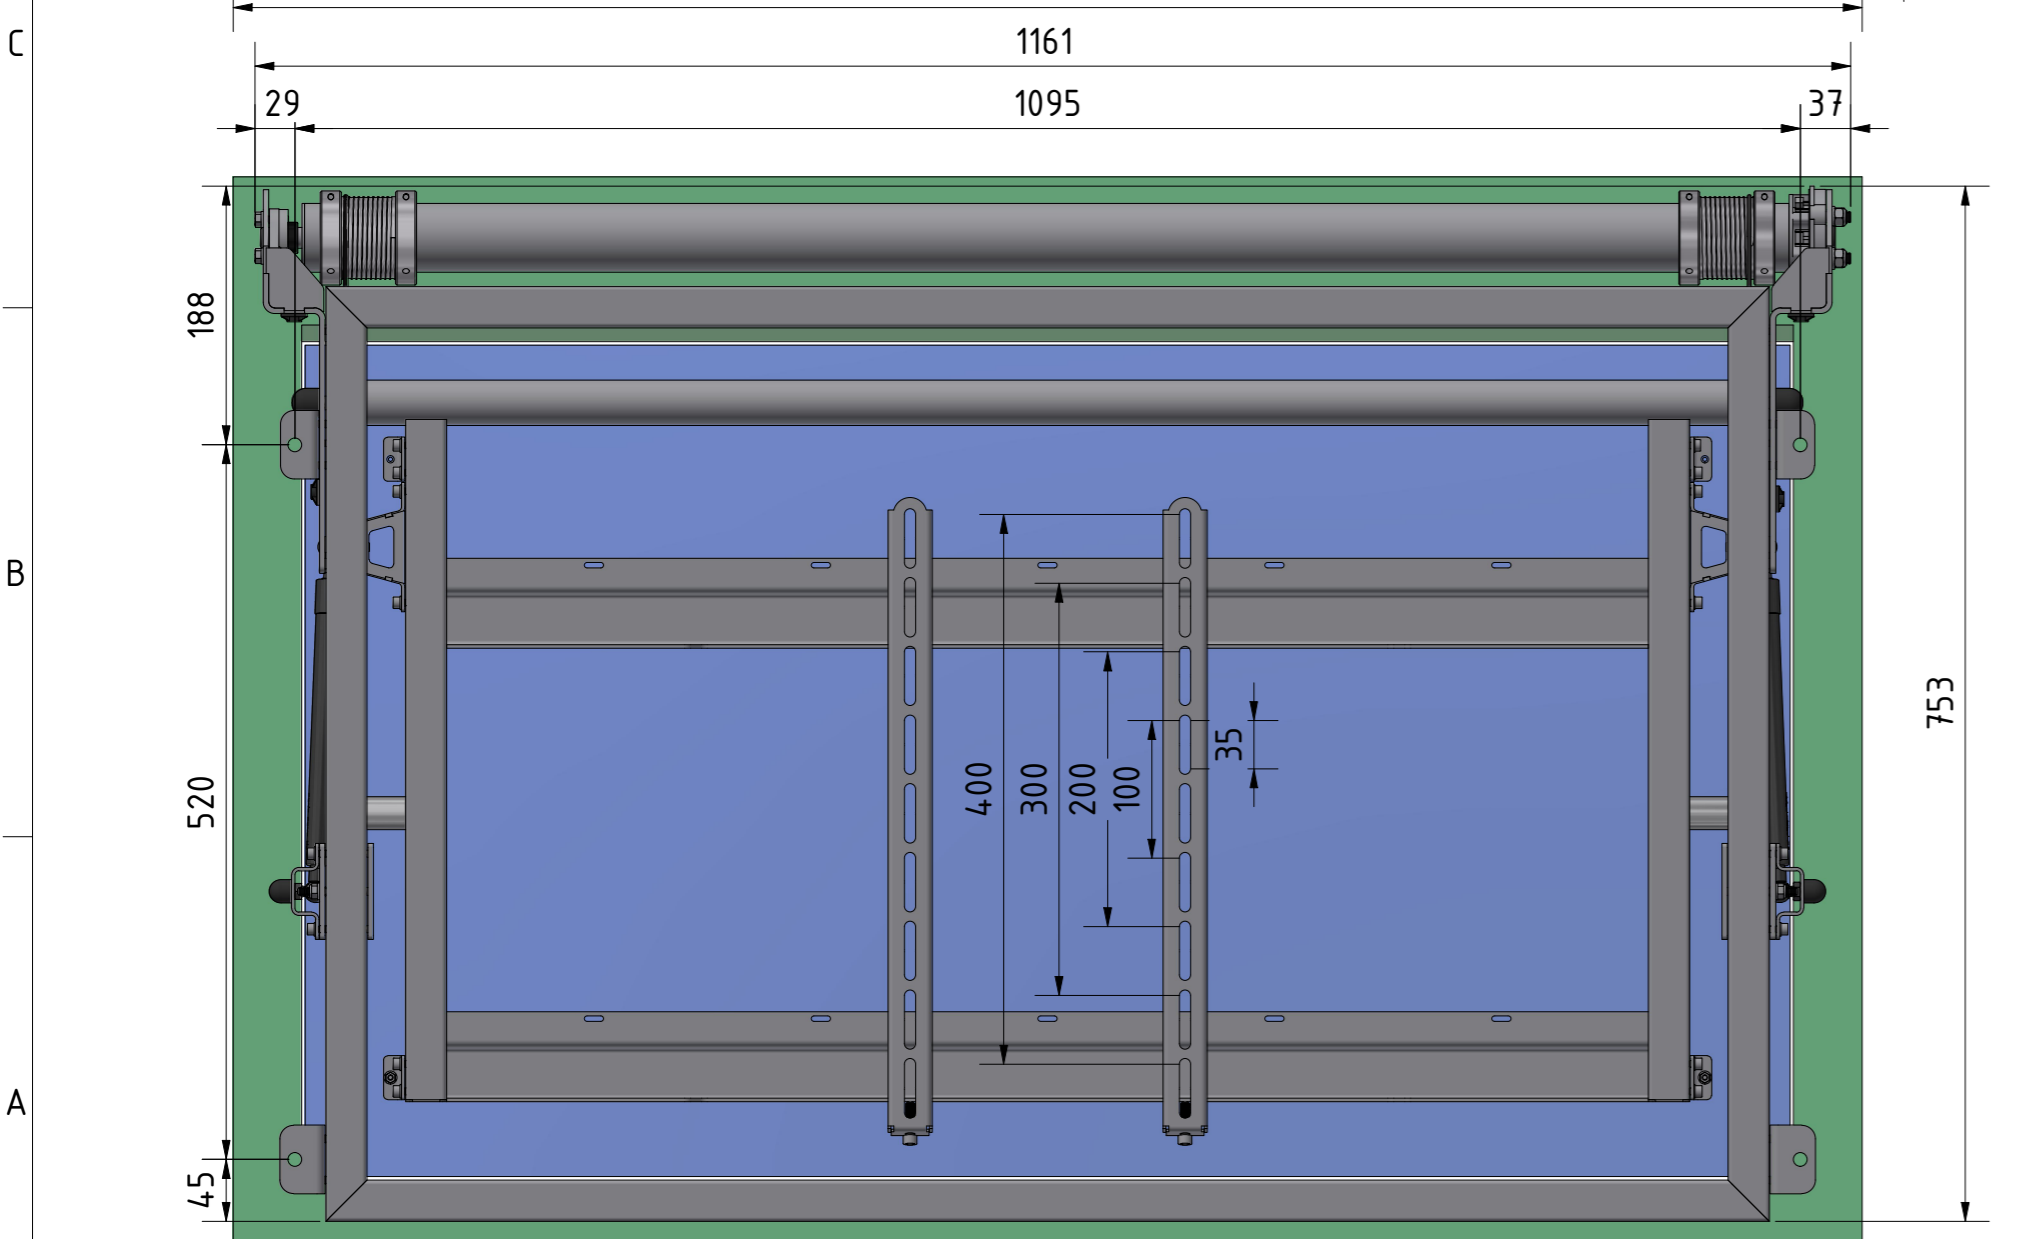

# FPLCV6-43 (v042024) CLOSED with CEILING COVERS

CATEGORY	FLAT PANEL CEILING LIFT	DRAWING TYPE	
MODEL	FPLCV6-43 (v112023)	DRAFT	FINAL
FEATURES	ULTRA SLIM LIFT, OPENING ANGLE UP TO 110°, MAXIMUM LOAD CAPACITY (TV+ceiling cover) <30kg		x
COLOUR	POWDER COATING RAL9005 (BLACK BUFF)	REVERSION	DATE
DRAWING No	V042024-CA	NO	