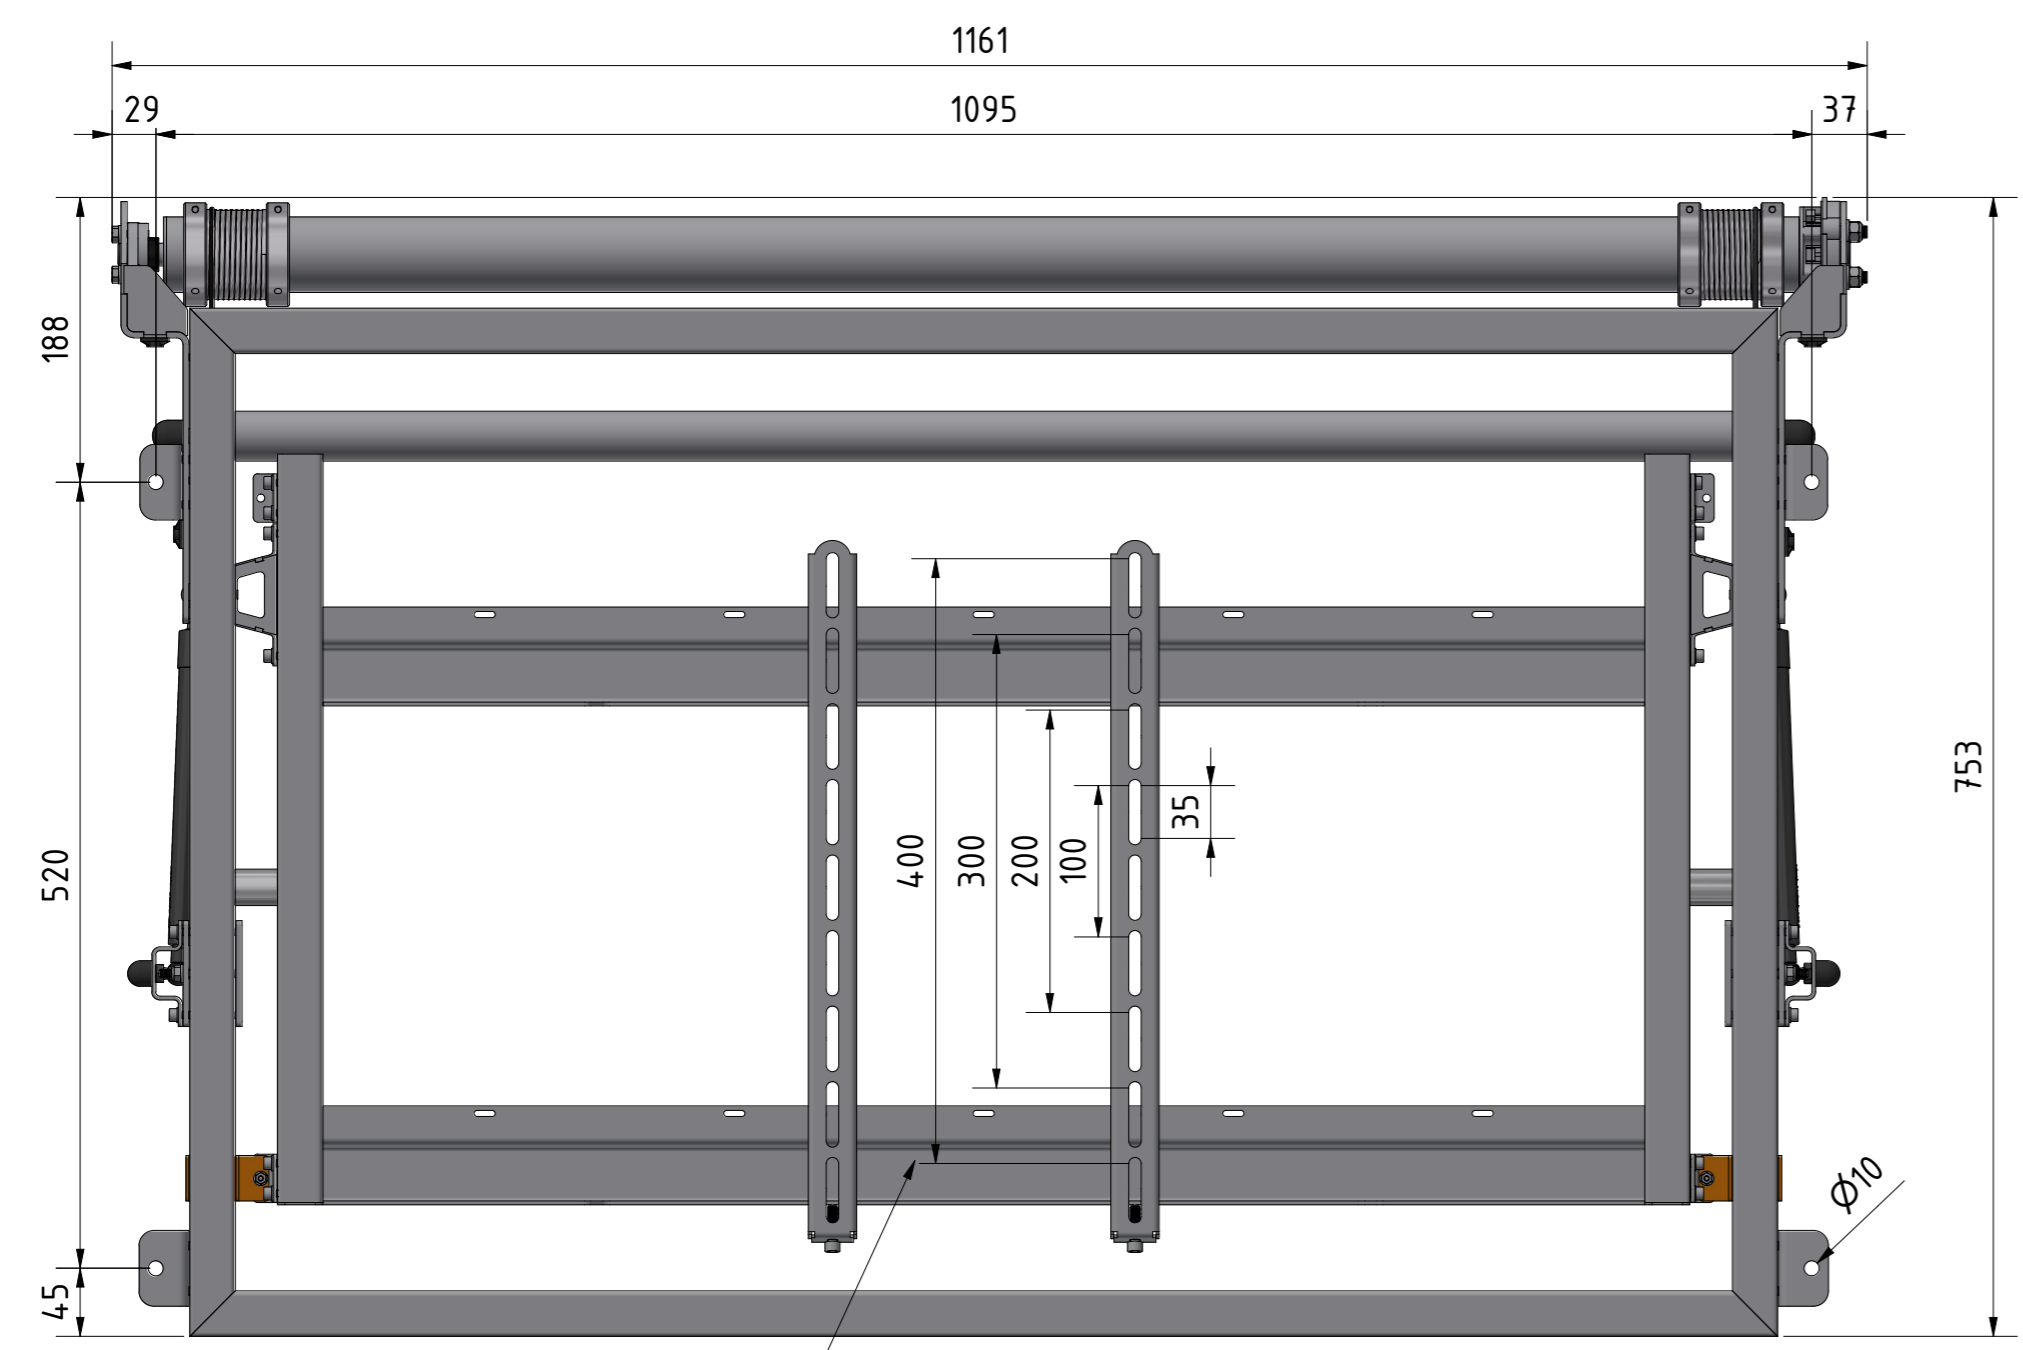

# FPLCV6-43 (v042024) CLOSED (with TV)

safety clumps (to be removed before use)

maximum TV size WxHxD: 975x575x60mm

CATEGORY	FLAT PANEL CEILING LIFT	DRAWING TYPE	
MODEL	FPLCV6-43 (v112023)	DRAFT	FINAL
FEATURES	ULTRA SLIM LIFT, OPENING ANGLE UP TO 110°, MAXIMUM LOAD CAPACITY (TV+ceiling cover) <30kg		X
COLOUR	POWDER COATING RAL9005 (BLACK BUFF)	REVERSION	DATE
DRAWING No	V042024-CA	NO	