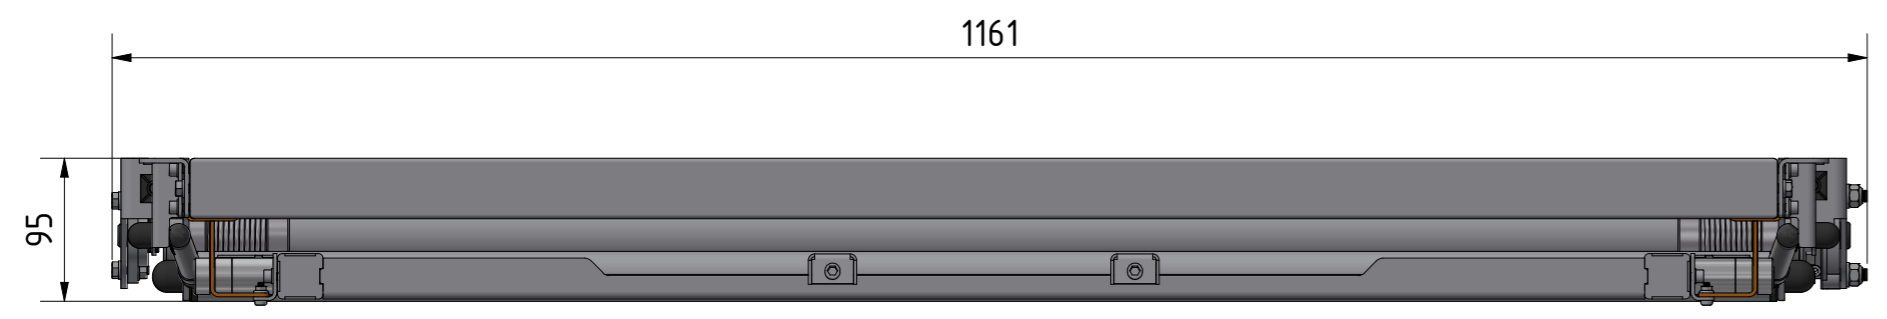

# FPLCV6-43 (v042024) CLOSED (with TV)

safety clumps (to be removed before use)

maximum TV size WxHxD: 975x575x60mm

CATEGORY	FLAT PANEL CEILING LIFT	DRAWING TYPE	
MODEL	FPLCV6-43 (v112023)	DRAFT	FINAL
FEATURES	ULTRA SLIM LIFT, OPENING ANGLE UP TO 110°, MAXIMUM LOAD CAPACITY (TV+ceiling cover) <30kg		X
COLOUR	POWDER COATING RAL9005 (BLACK BUFF)	REVERSION	DATE
DRAWING No	V042024-CA	NO	