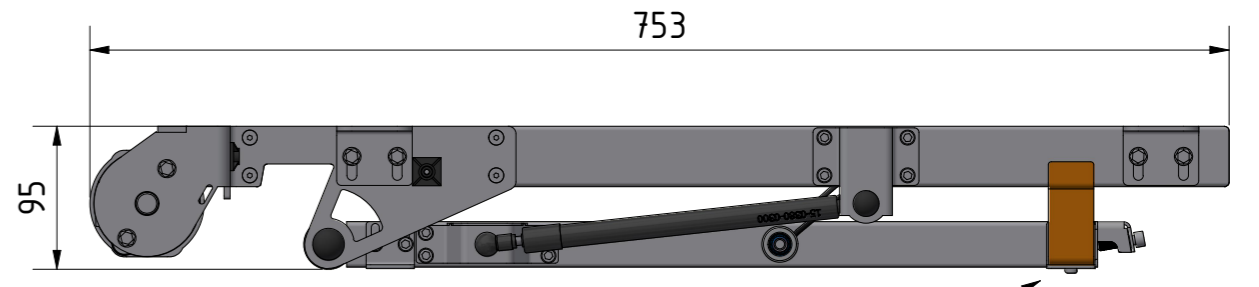

# FPLCV6-43 (v042024) CLOSED (with TV)

safety clumps (to be removed before use)

maximum TV size WxHxD: 975x575x60mm

CATEGORY	FLAT PANEL CEILING LIFT	DRAWING TYPE	
MODEL	FPLCV6-43 (v112023)	DRAFT	FINAL
FEATURES	ULTRA SLIM LIFT, OPENING ANGLE UP TO 110°, MAXIMUM LOAD CAPACITY (TV+ceiling cover) <30kg		X
COLOUR	POWDER COATING RAL9005 (BLACK BUFF)	REVERSION	DATE
DRAWING No	V042024-CA	NO	