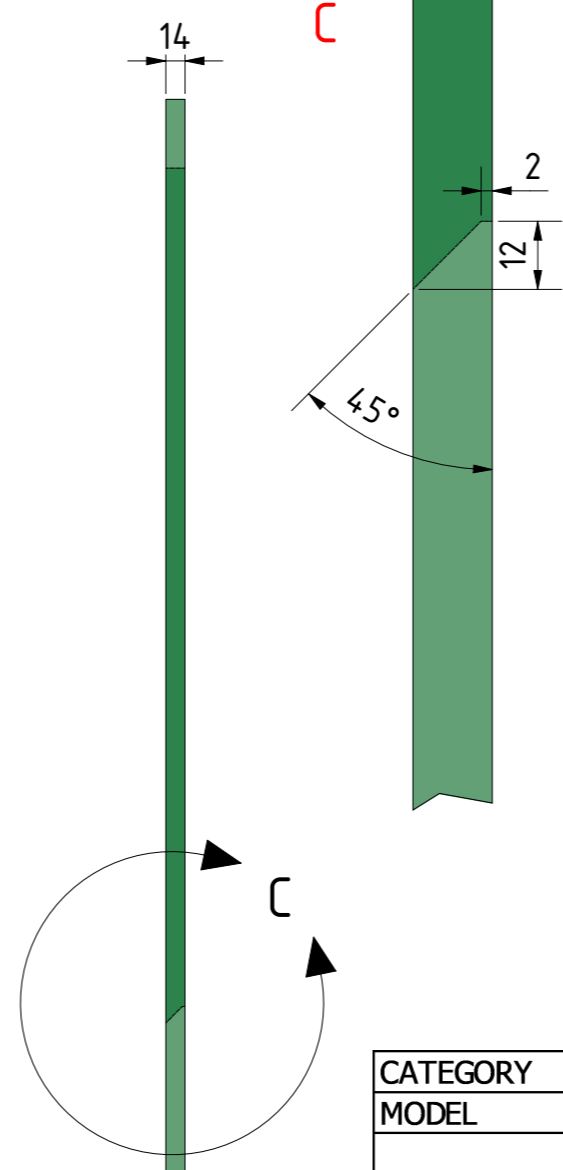

# FPLCV6-43 (v042024) CEILING DETAILS

false ceiling material pitch	maximum opening angle (adjustable)	required gap at back side of opening cover with fixed ceiling	required inner chamfer at fixed ceiling cover (green)
20mm	110°	12mm	No chamfer
20mm	100°	2,5mm	With chamfer
18mm	110°	9mm	With chamfer
18mm	102°	2,5mm	With chamfer
16mm	110°	6mm	With chamfer
16mm	105°	2,5mm	With chamfer
14mm	110°	2,5mm	With chamfer

CATEGORY	FLAT PANEL CEILING LIFT	DRAWING TYPE	
MODEL	FPLCV6-43 (v042024)	DRAFT	FINAL
FEATURES	ULTRA SLIM LIFT, OPENING ANGLE UP TO 110°, MAXIMUM LOAD CAPACITY (TV+ceiling cover) <30kg		x
COLOUR	POWDER COATING RAL9005 (BLACK BUFF)	REVERSION	DATE
DRAWING No	V042024-CA	NO	