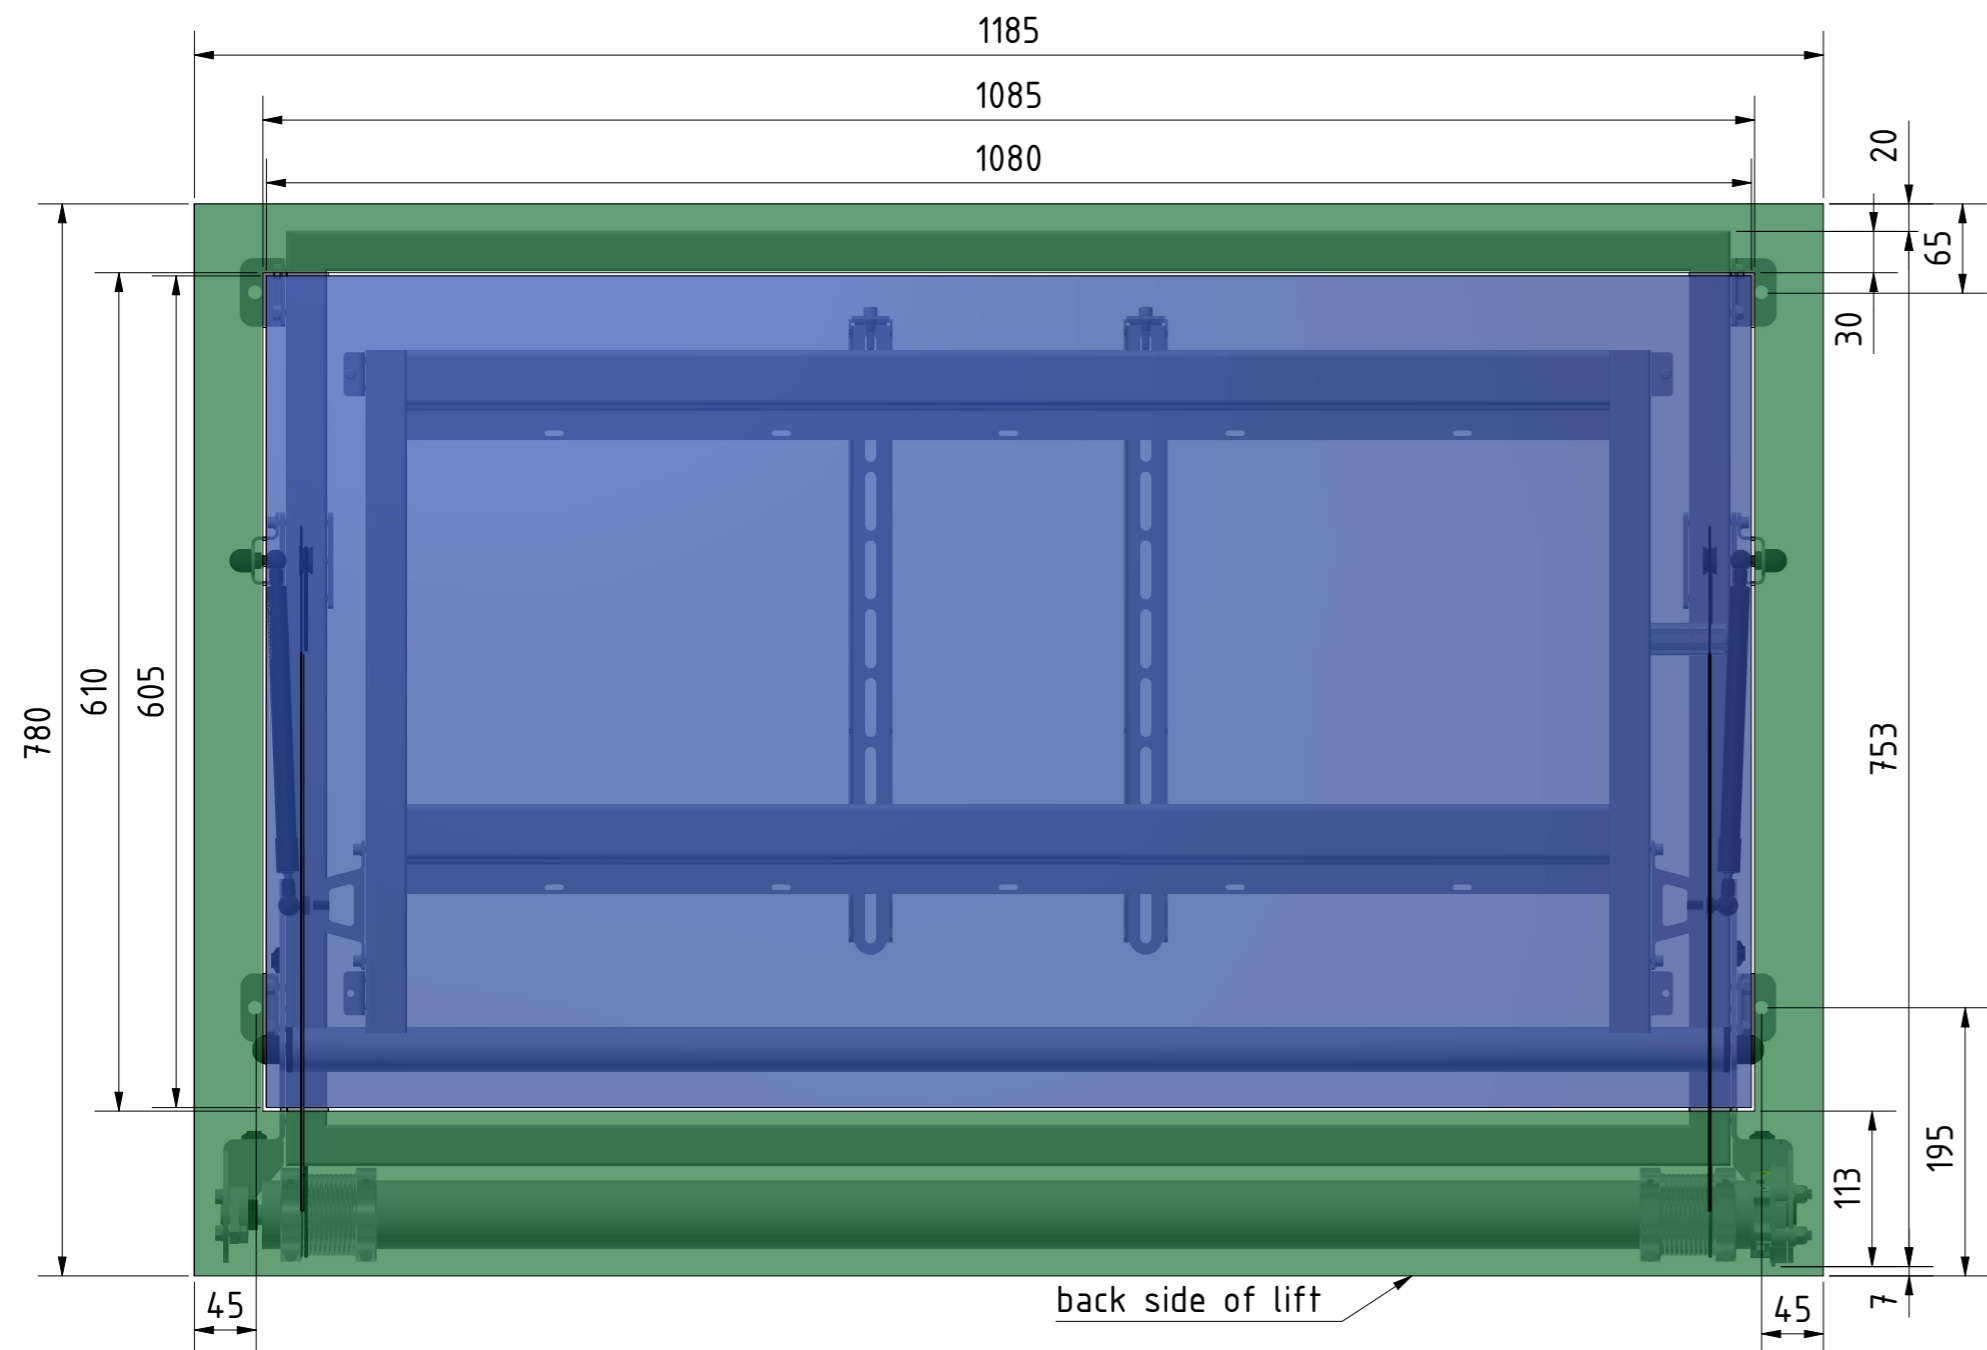

# FPLCV6-43 (v042024) CEILING DETAILS

false ceiling material pitch	maximum opening angle (adjustable)	required gap at back side of opening cover with fixed ceiling	required inner chamfer at fixed ceiling cover (green)
20mm	110°	12mm	No chamfer
20mm	100°	2,5mm	With chamfer
18mm	110°	9mm	With chamfer
18mm	102°	2,5mm	With chamfer
16mm	110°	6mm	With chamfer
16mm	105°	2,5mm	With chamfer
14mm	110°	2,5mm	With chamfer

CATEGORY	FLAT PANEL CEILING LIFT	DRAWING TYPE	
MODEL	FPLCV6-43 (v042024)	DRAFT	FINAL
FEATURES	ULTRA SLIM LIFT, OPENING ANGLE UP TO 110°, MAXIMUM LOAD CAPACITY (TV+ceiling cover) <30kg		x
COLOUR	POWDER COATING RAL9005 (BLACK BUFF)	REVERSION	DATE
DRAWING No	V042024-CA	NO	