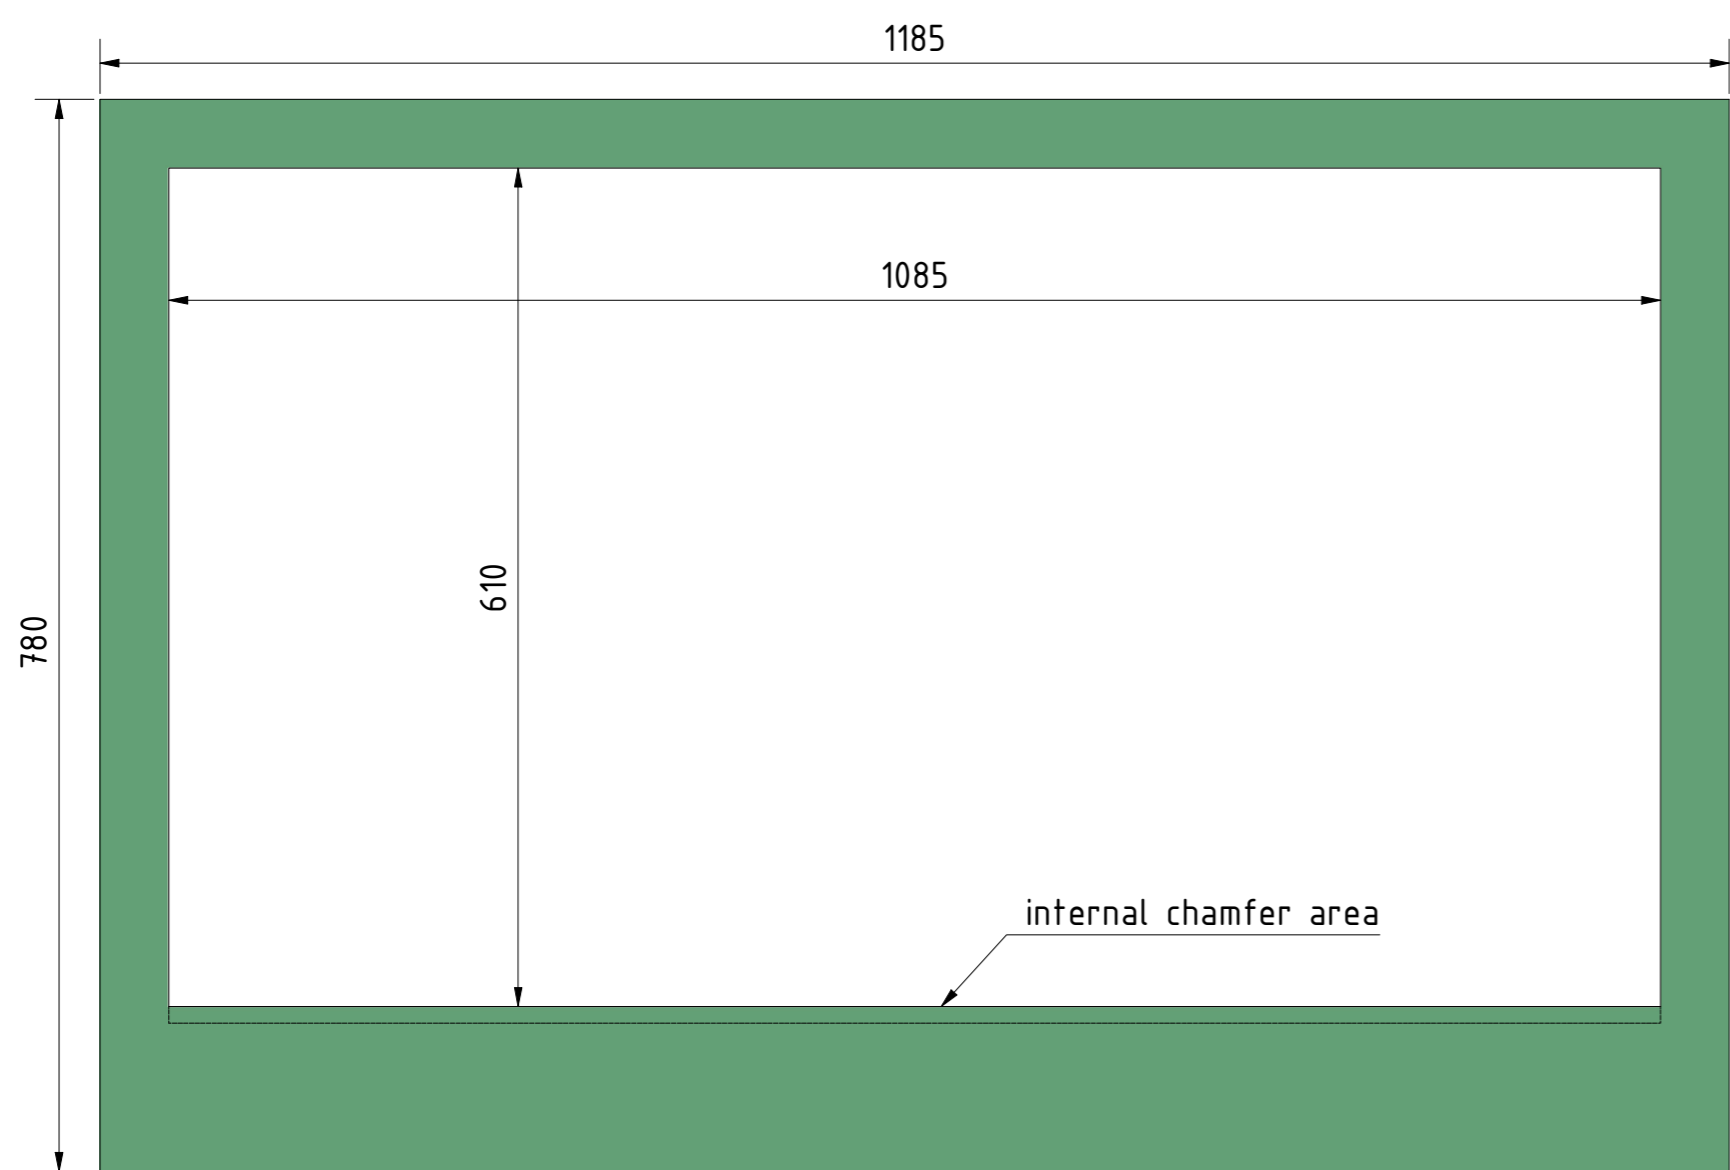

# FPLCV6-43 (v042024) CEILING DETAILS

false ceiling material pitch	maximum opening angle (adjustable)	required gap at back side of opening cover with fixed ceiling	required inner chamfer at fixed ceiling cover (green)
20mm	110°	12mm	No chamfer
20mm	100°	2,5mm	With chamfer
18mm	110°	9mm	With chamfer
18mm	102°	2,5mm	With chamfer
16mm	110°	6mm	With chamfer
16mm	105°	2,5mm	With chamfer
14mm	110°	2,5mm	With chamfer

CATEGORY	FLAT PANEL CEILING LIFT	DRAWING TYPE	
MODEL	FPLCV6-43 (v042024)	DRAFT	FINAL
FEATURES	ULTRA SLIM LIFT, OPENING ANGLE UP TO 110°, MAXIMUM LOAD CAPACITY (TV+ceiling cover) <30kg		x
COLOUR	POWDER COATING RAL9005 (BLACK BUFF)	REVERSION	DATE
DRAWING No	V042024-CA	NO	