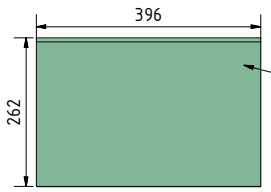

FPLCV2SLIM30-40+R (v.2015)

Ceiling Details / viewing ceiling from below

recommended material thickness 10-12mm and max. weight 6-8kg in total