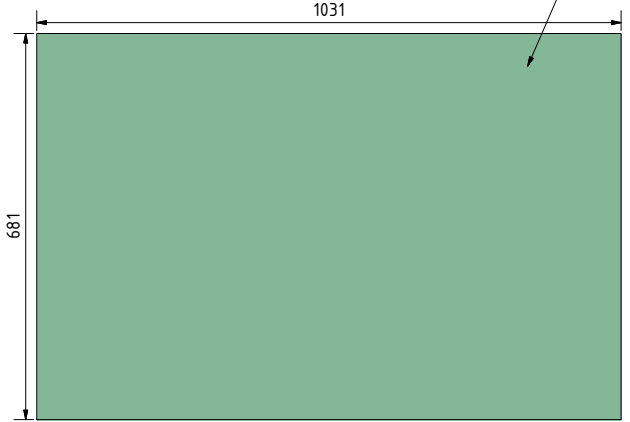

movable ceiling covers