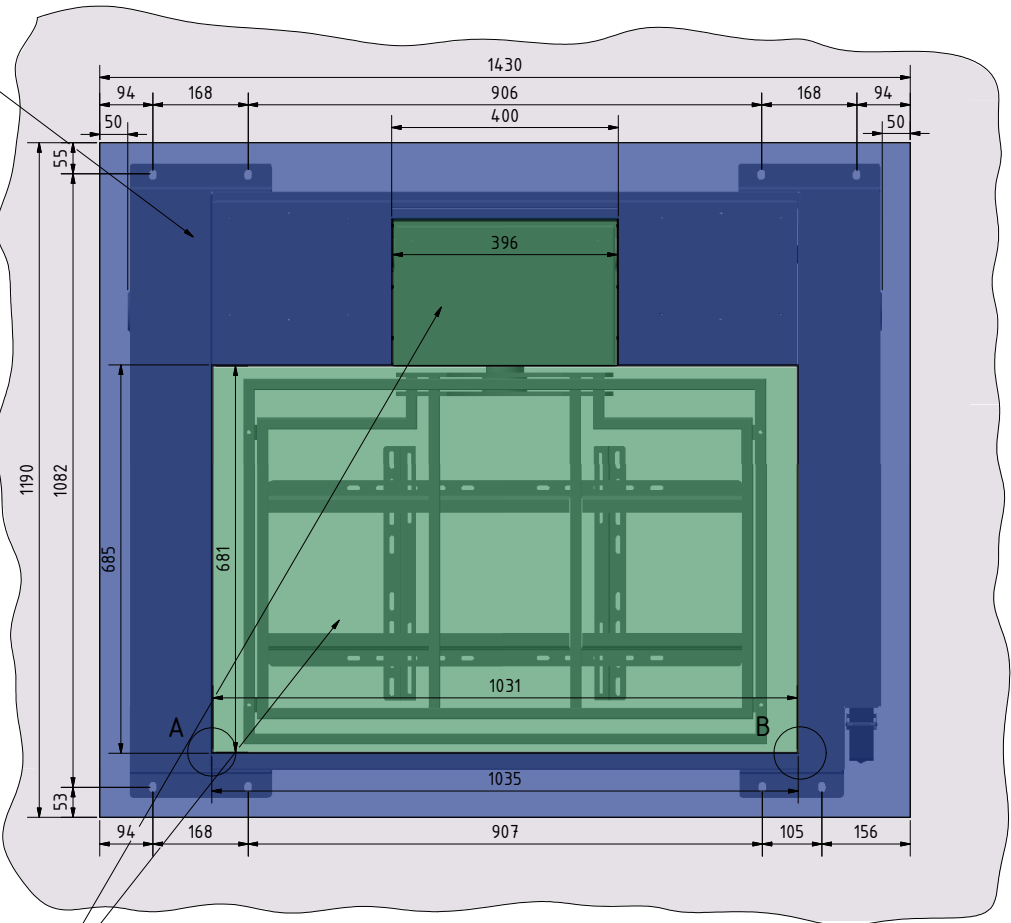

FPLCV2SLIM30-40+R (v.2015)

Ceiling Details / viewing ceiling from below

recommended material thickness 10-12mm and max. weight 6-8kg in total