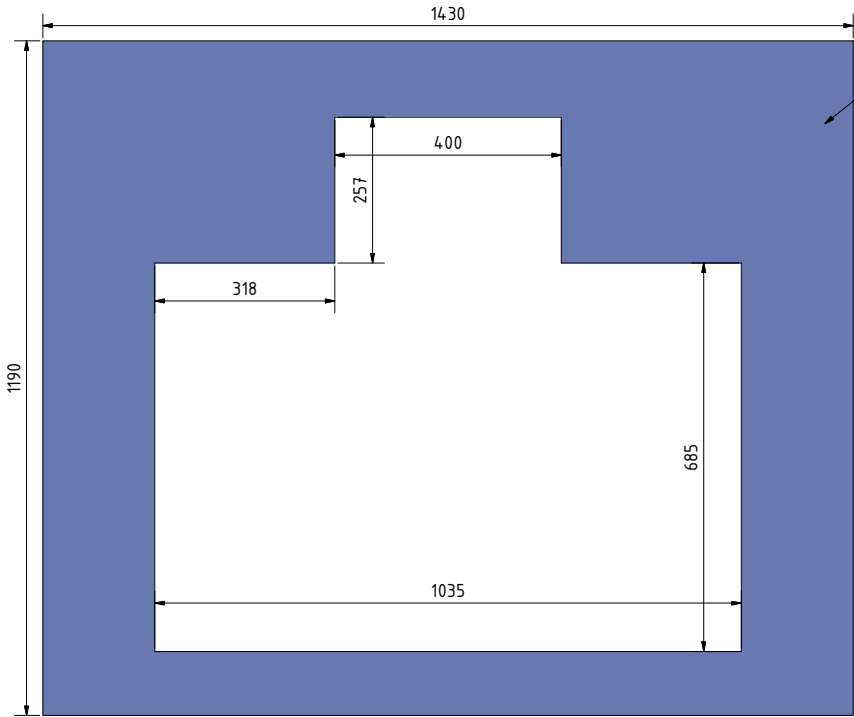

FPLCV2SLIM30-40+R (v.2015)

Ceiling Details / viewing ceiling from below

recommended material thickness 10-12mm and max. weight 6-8kg in total