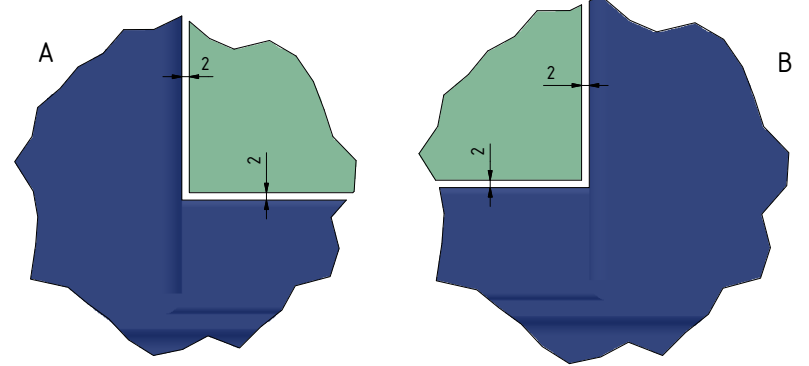

CATEGORY	FLAT PANEL CEILING LIFT	DRAWING TYPE	
MODEL	FPLCV2SLIM-30-40+R	DRAFT	FINAL
FEATURES	90° (degrees) SWIVEL OPENING ANGLE, ±180° (degrees) TV ELECTRIC ROTATION, MAXIMUM LOAD CAPACITY 25kg (> TV+ceiling cover)		x
COLOUR	BLACK RAL 9005 or WHITE RAL 9016	DIMENSIONS TOLERANCE	
DRAWING No	09-2015-SK	APPROVED BY:	+/-0,5%