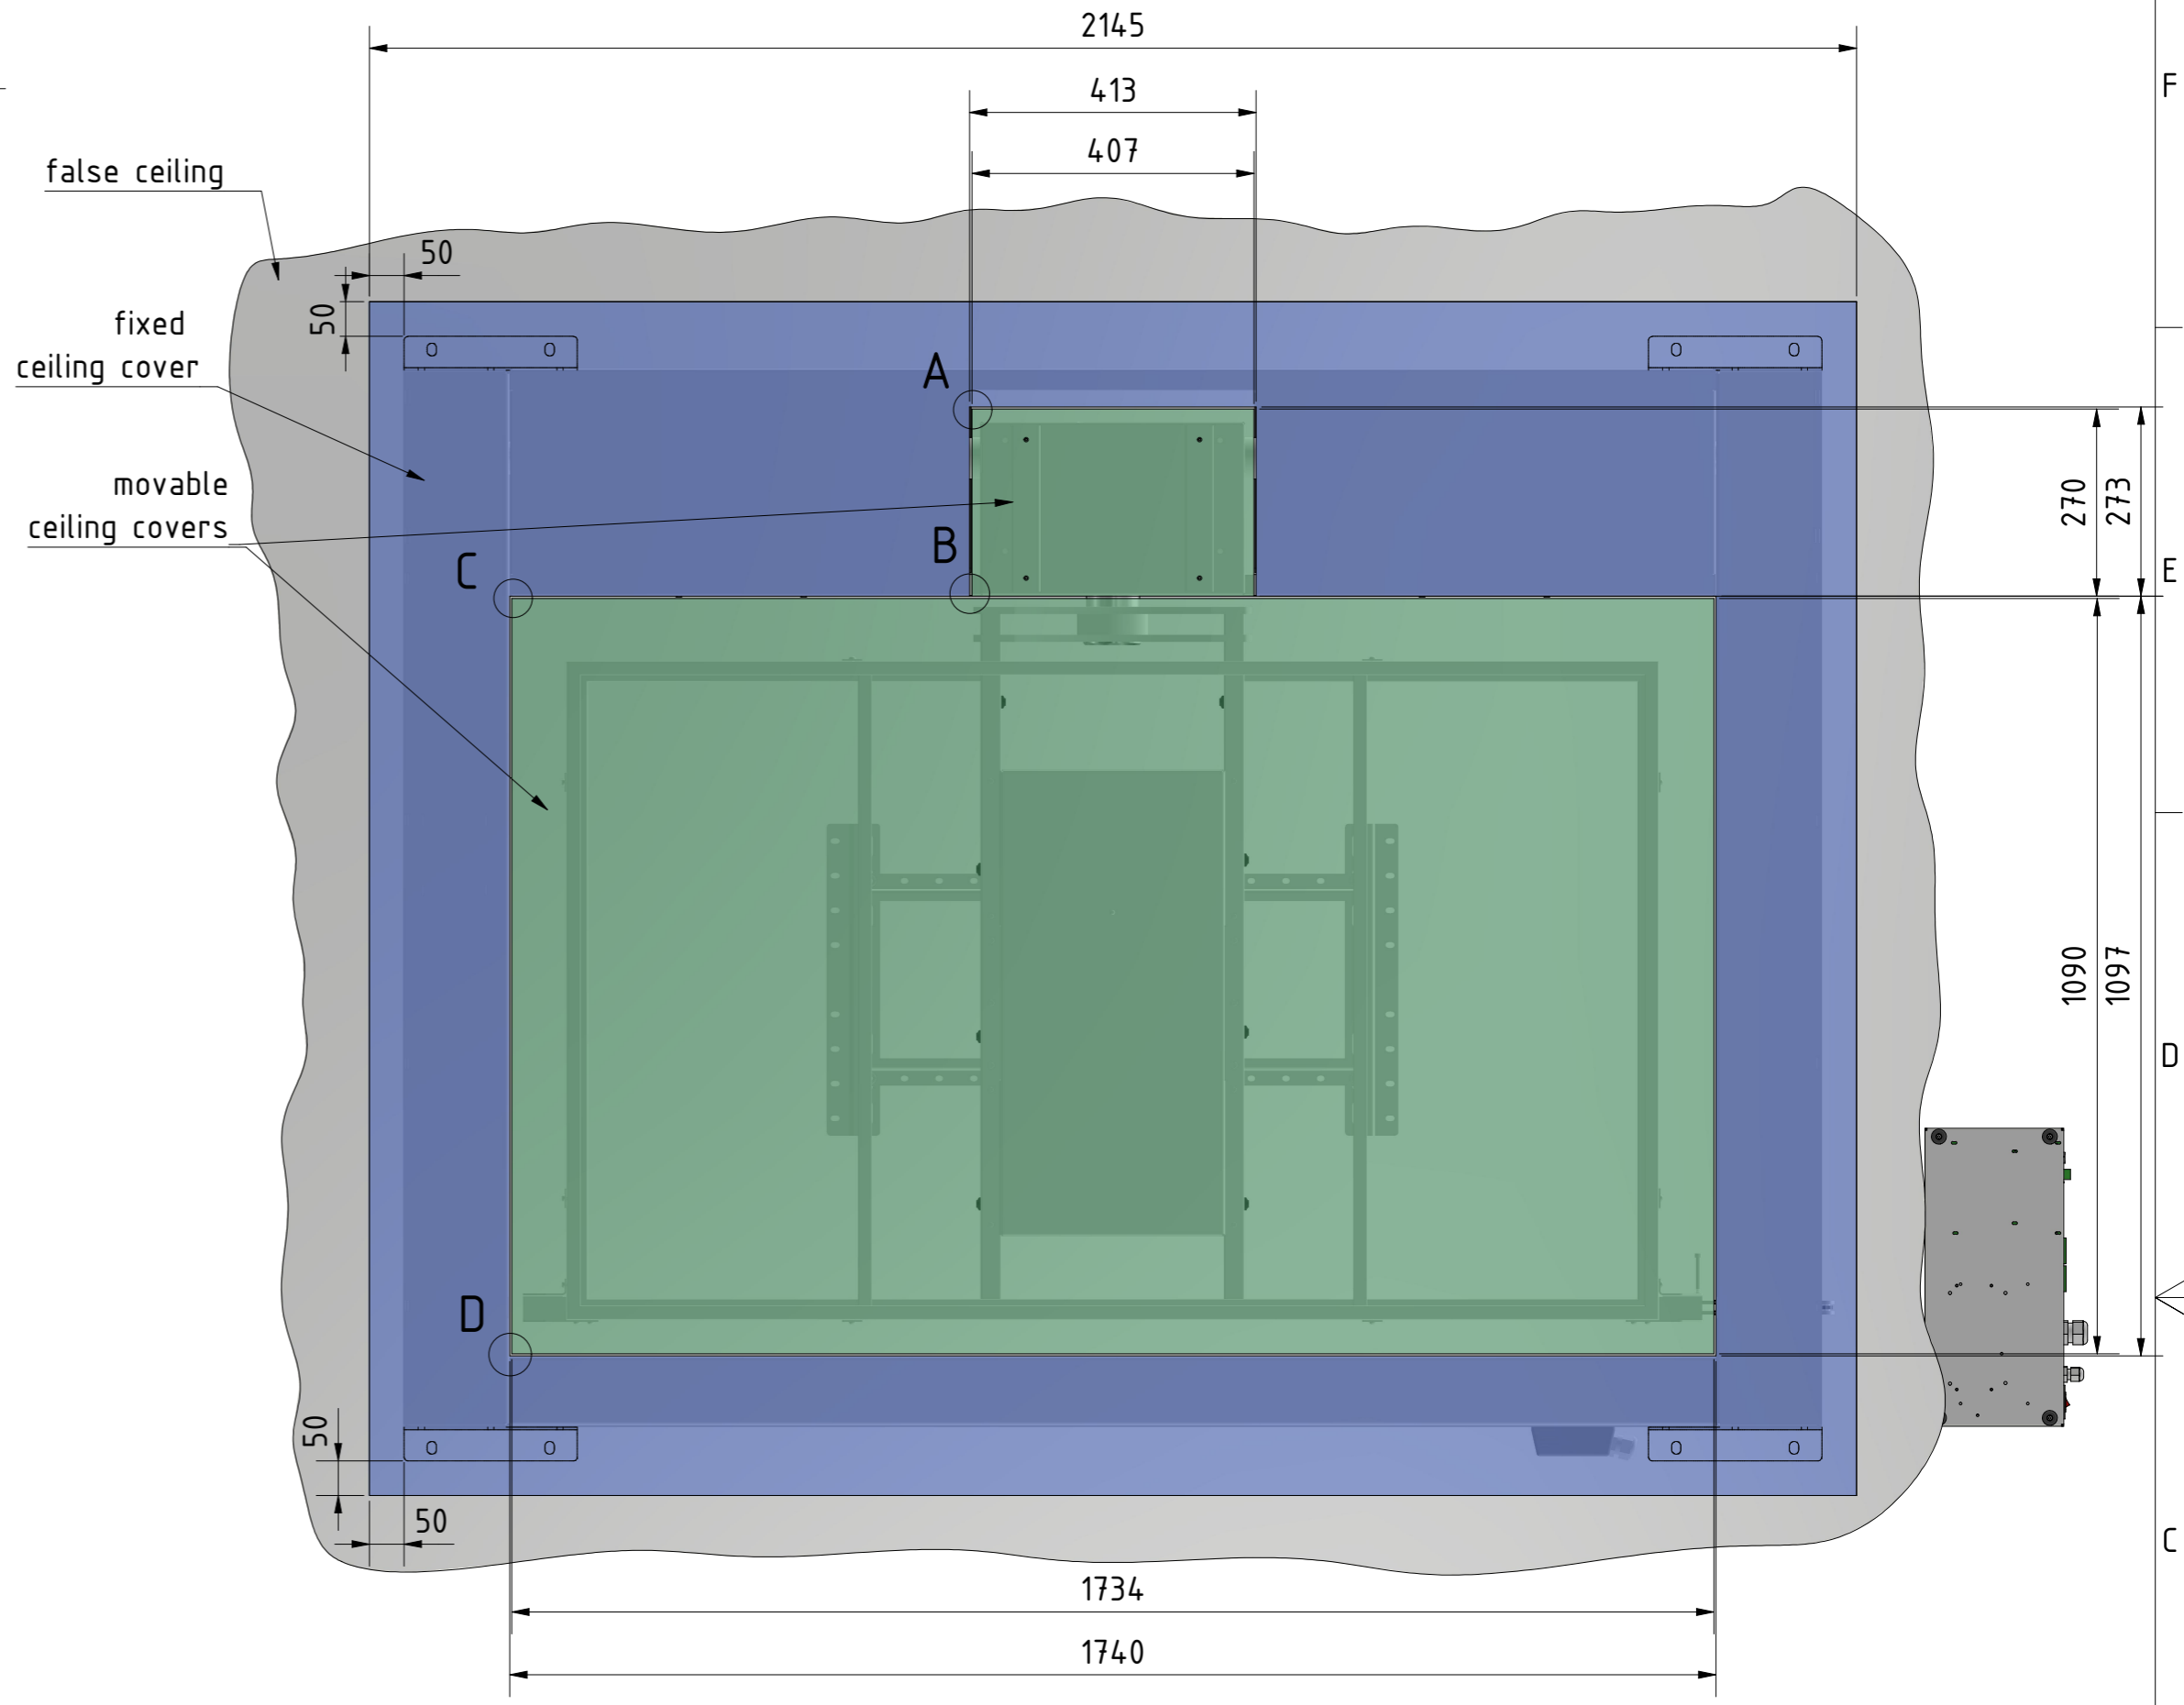

FPLCV2-75+R+T+LOCK (v.05204)

Ceiling Details / viewing ceiling from below

CATEGORY	FLAT PANEL CEILING LIFT	DRAWING TYPE		
MODEL	FPLCV2-75+R+T+LOCK	DRAFT	FINAL	
FEATURE	SUITABLE FOR 75inch TV, PROVIDING ELECTRIC SWIVELING OPENING AT 90degrees, BI-DIRECTIONAL ELECTRIC ROTATION ±180degrees, ELECTRIC TILT UP TO 25degrees, MAXIMUM LOAD CAPACITY (TV+CEILING COVERS) UP TO 60kg (45kg for TV & 15kg for ceiling covers)	x		
COLOUR	BLACK RAL9005 or WHITE RAL9016	DIMENSIONS TOLERANCE		
DRAWING No	V052024-SK	+/-0,5%		