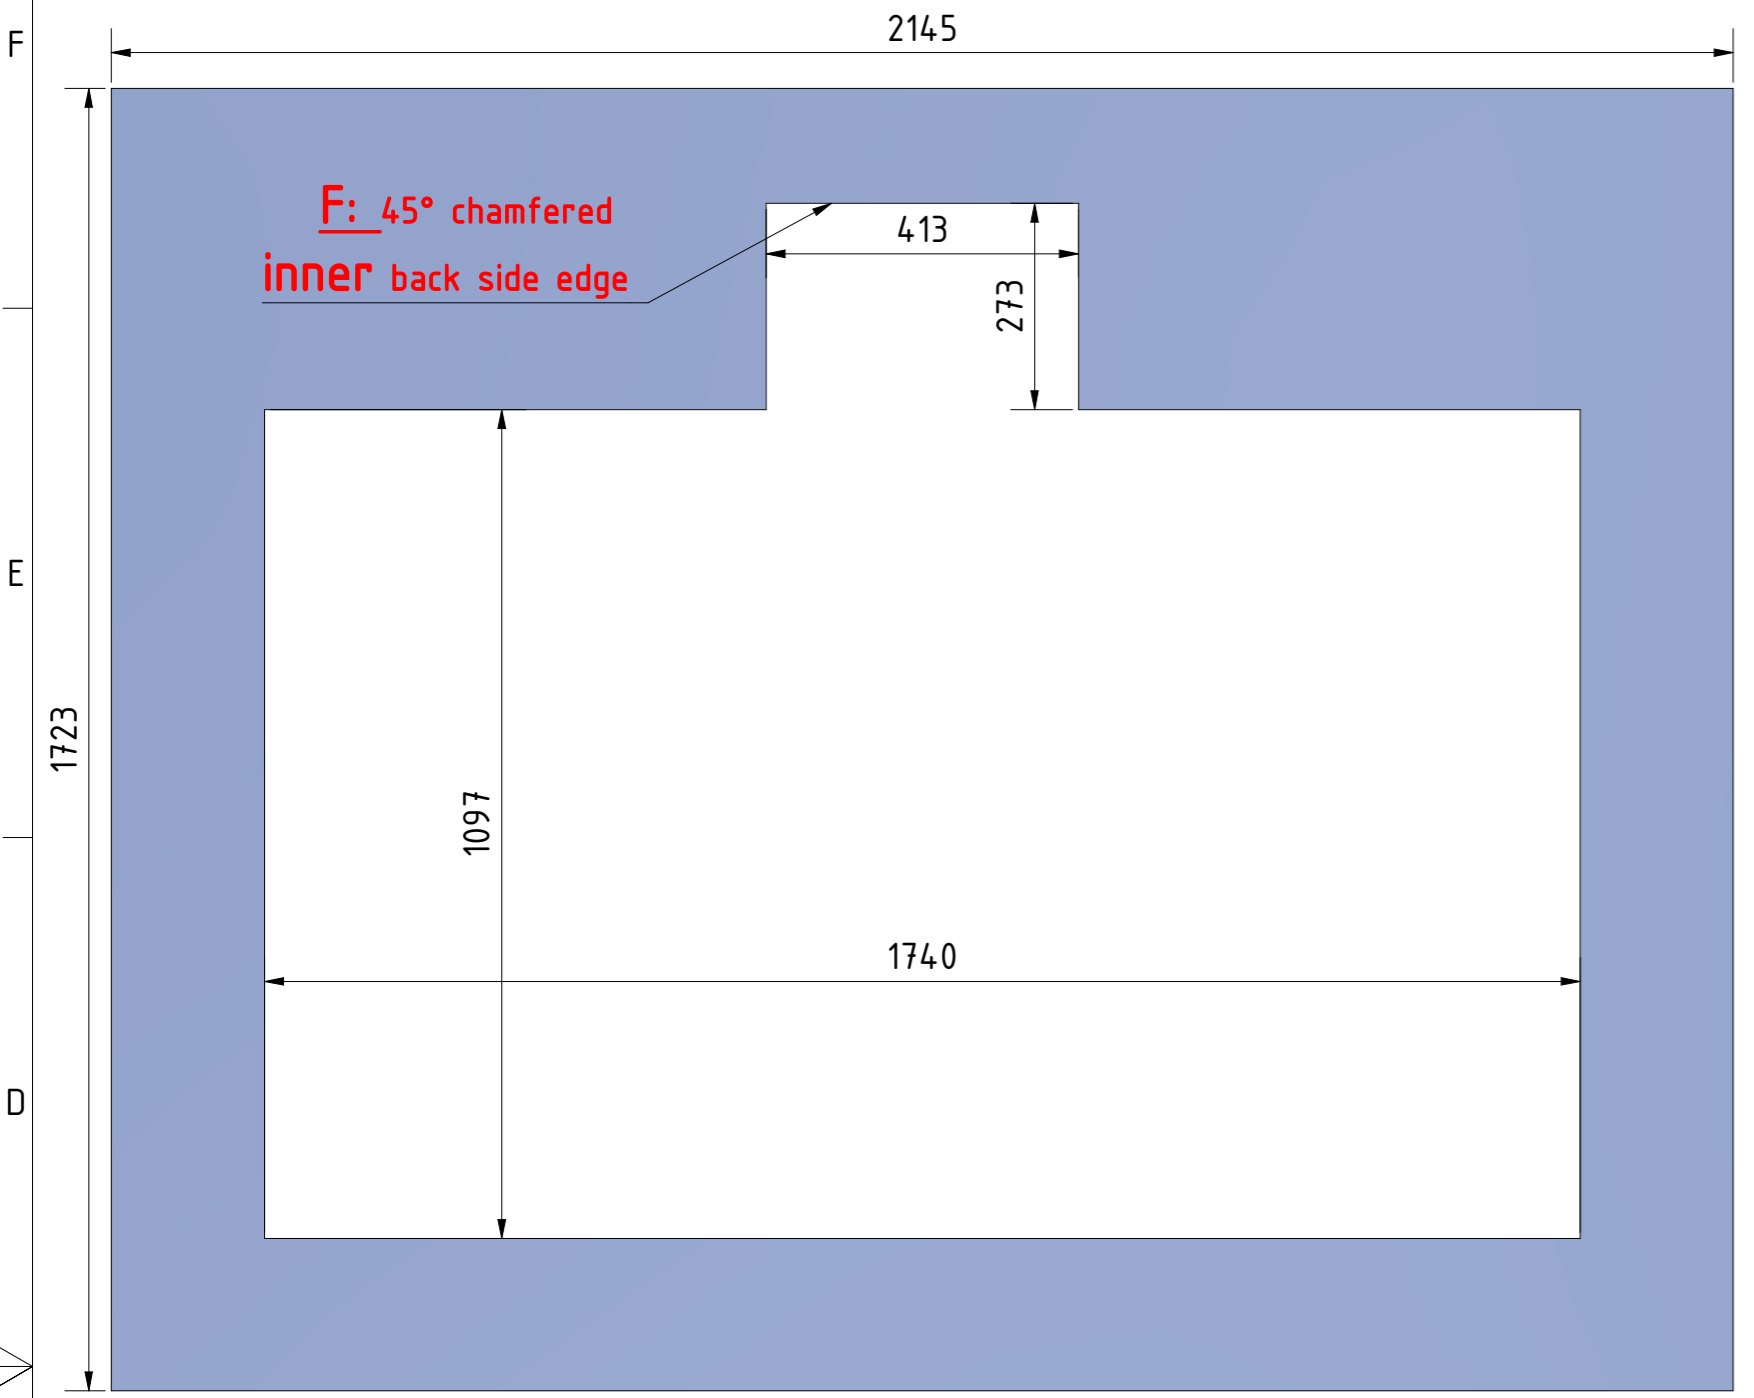

FPLCV2-75+R+T+LOCK (v.05204)

Ceiling Details / viewing ceiling from below

CATEGORY	FLAT PANEL CEILING LIFT	DRAWING TYPE		
MODEL	FPLCV2-75+R+T+LOCK	DRAFT	FINAL	
FEATURE	SUITABLE FOR 75inch TV, PROVIDING ELECTRIC SWIVELING OPENING AT 90degrees, BI-DIRECTIONAL ELECTRIC ROTATION ±180degrees, ELECTRIC TILT UP TO 25degrees, MAXIMUM LOAD CAPACITY (TV+CEILING COVERS) UP TO 60kg (45kg for TV & 15kg for ceiling covers)	x		
COLOUR	BLACK RAL9005 or WHITE RAL9016	DIMENSIONS TOLERANCE		
DRAWING No	V052024-SK	+/-0,5%		