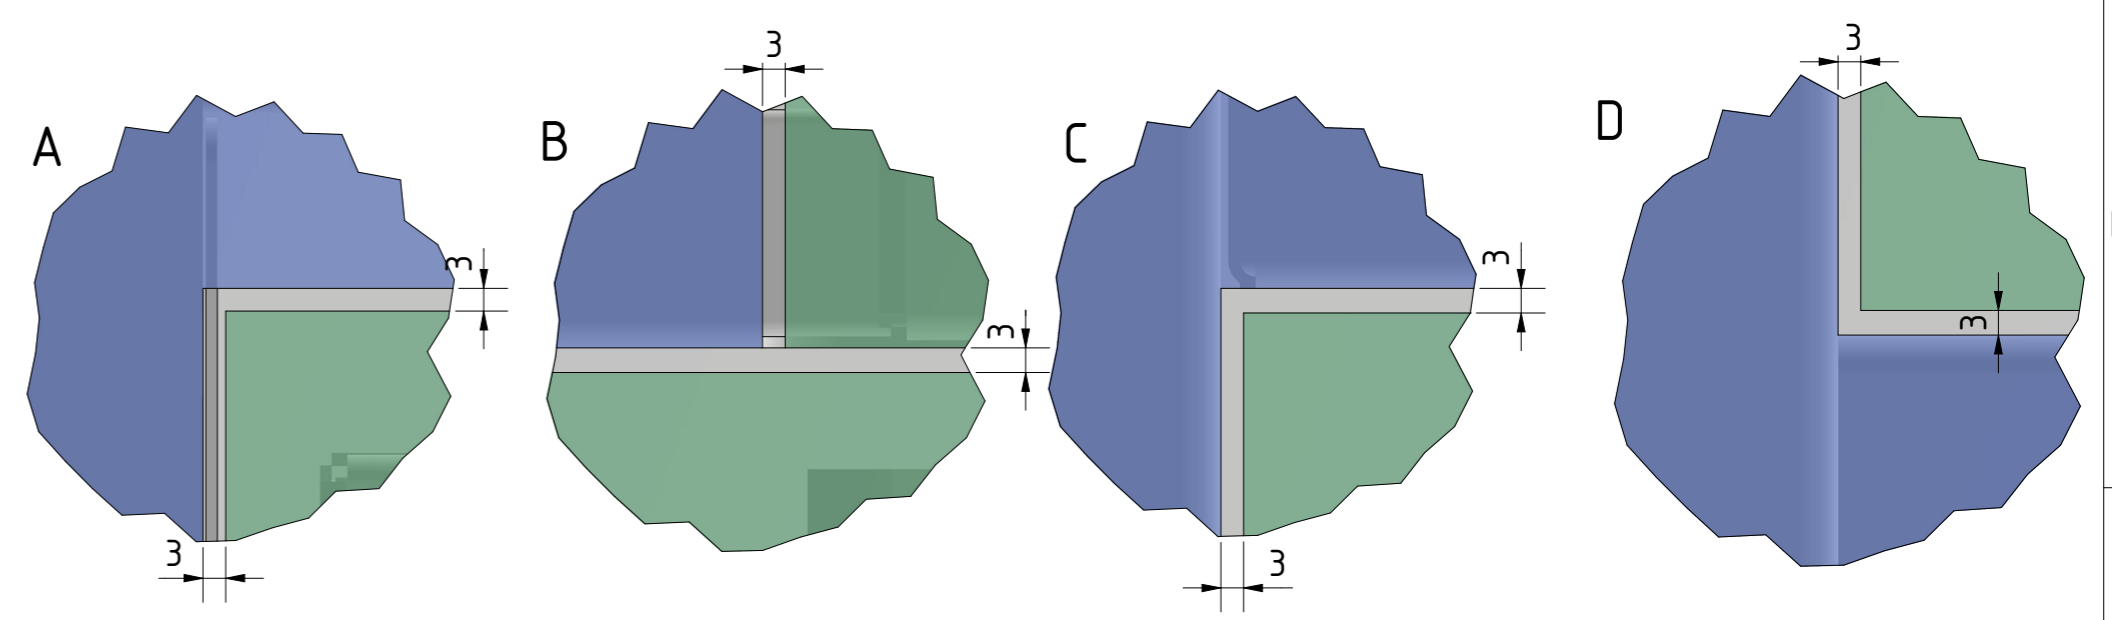

FPLCV2-75+R+T+LOCK (v.05204)

Ceiling Details / viewing ceiling from below

CATEGORY	FLAT PANEL CEILING LIFT	DRAWING TYPE		
MODEL	FPLCV2-75+R+T+LOCK	DRAFT	FINAL	
FEATURE	SUITABLE FOR 75inch TV, PROVIDING ELECTRIC SWIVELING OPENING AT 90degrees, BI-DIRECTIONAL ELECTRIC ROTATION ±180degrees, ELECTRIC TILT UP TO 25degrees, MAXIMUM LOAD CAPACITY (TV+CEILING COVERS) UP TO 60kg (45kg for TV & 15kg for ceiling covers)	x		
COLOUR	BLACK RAL9005 or WHITE RAL9016	DIMENSIONS TOLERANCE		
DRAWING No	V052024-SK	+/-0,5%		