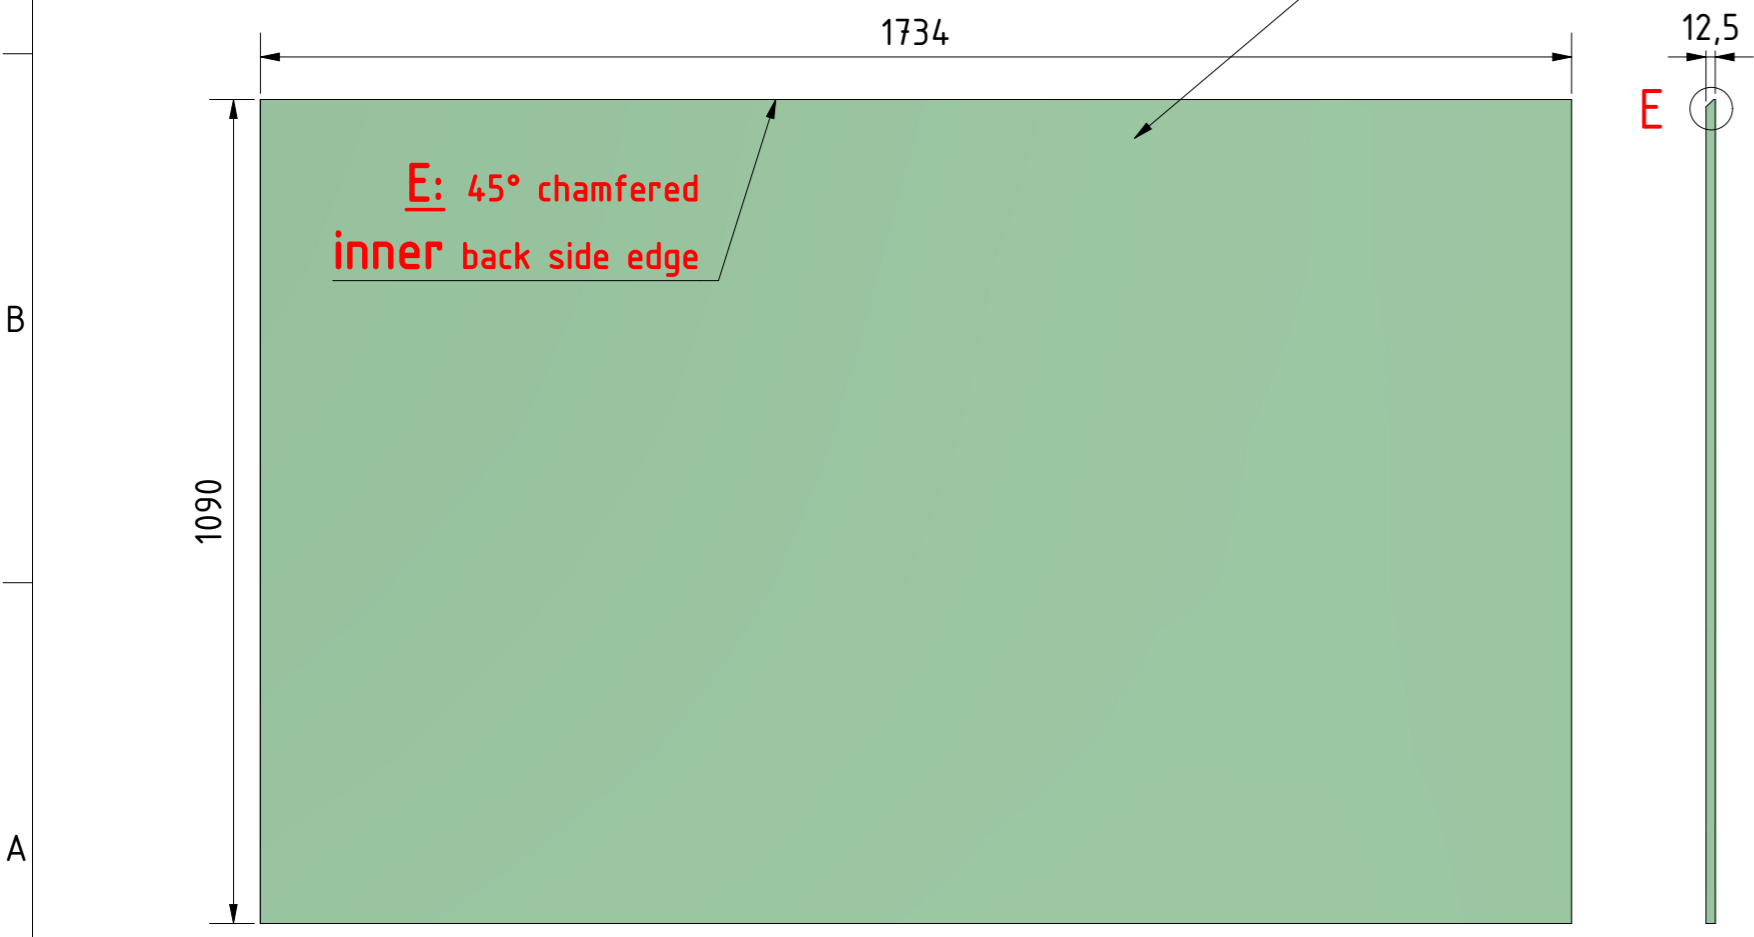

FPLCV2-75+R+T+LOCK (v.05204)

Ceiling Details / viewing ceiling from below

CATEGORY	FLAT PANEL CEILING LIFT	DRAWING TYPE		
MODEL	FPLCV2-75+R+T+LOCK	DRAFT	FINAL	
FEATURE	SUITABLE FOR 75inch TV, PROVIDING ELECTRIC SWIVELING OPENING AT 90degrees, BI-DIRECTIONAL ELECTRIC ROTATION ±180degrees, ELECTRIC TILT UP TO 25degrees, MAXIMUM LOAD CAPACITY (TV+CEILING COVERS) UP TO 60kg (45kg for TV & 15kg for ceiling covers)	x		
COLOUR	BLACK RAL9005 or WHITE RAL9016	DIMENSIONS TOLERANCE		
DRAWING No	V052024-SK	+/-0,5%		