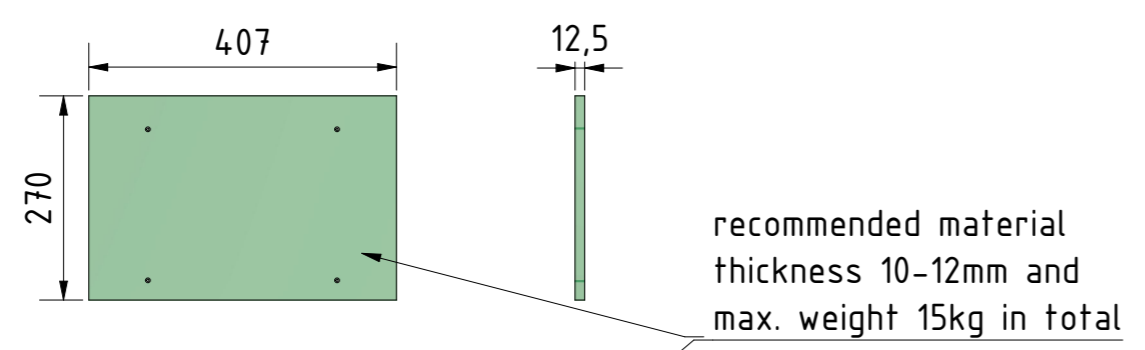

FPLCV2-75+R+T+LOCK (v.05204)

Ceiling Details / viewing ceiling from below

CATEGORY	FLAT PANEL CEILING LIFT	DRAWING TYPE		
MODEL	FPLCV2-75+R+T+LOCK	DRAFT	FINAL	
FEATURE	SUITABLE FOR 75inch TV, PROVIDING ELECTRIC SWIVELING OPENING AT 90degrees, BI-DIRECTIONAL ELECTRIC ROTATION ±180degrees, ELECTRIC TILT UP TO 25degrees, MAXIMUM LOAD CAPACITY (TV+CEILING COVERS) UP TO 60kg (45kg for TV & 15kg for ceiling covers)	x		
COLOUR	BLACK RAL9005 or WHITE RAL9016	DIMENSIONS TOLERANCE		
DRAWING No	V052024-SK	+/-0,5%		