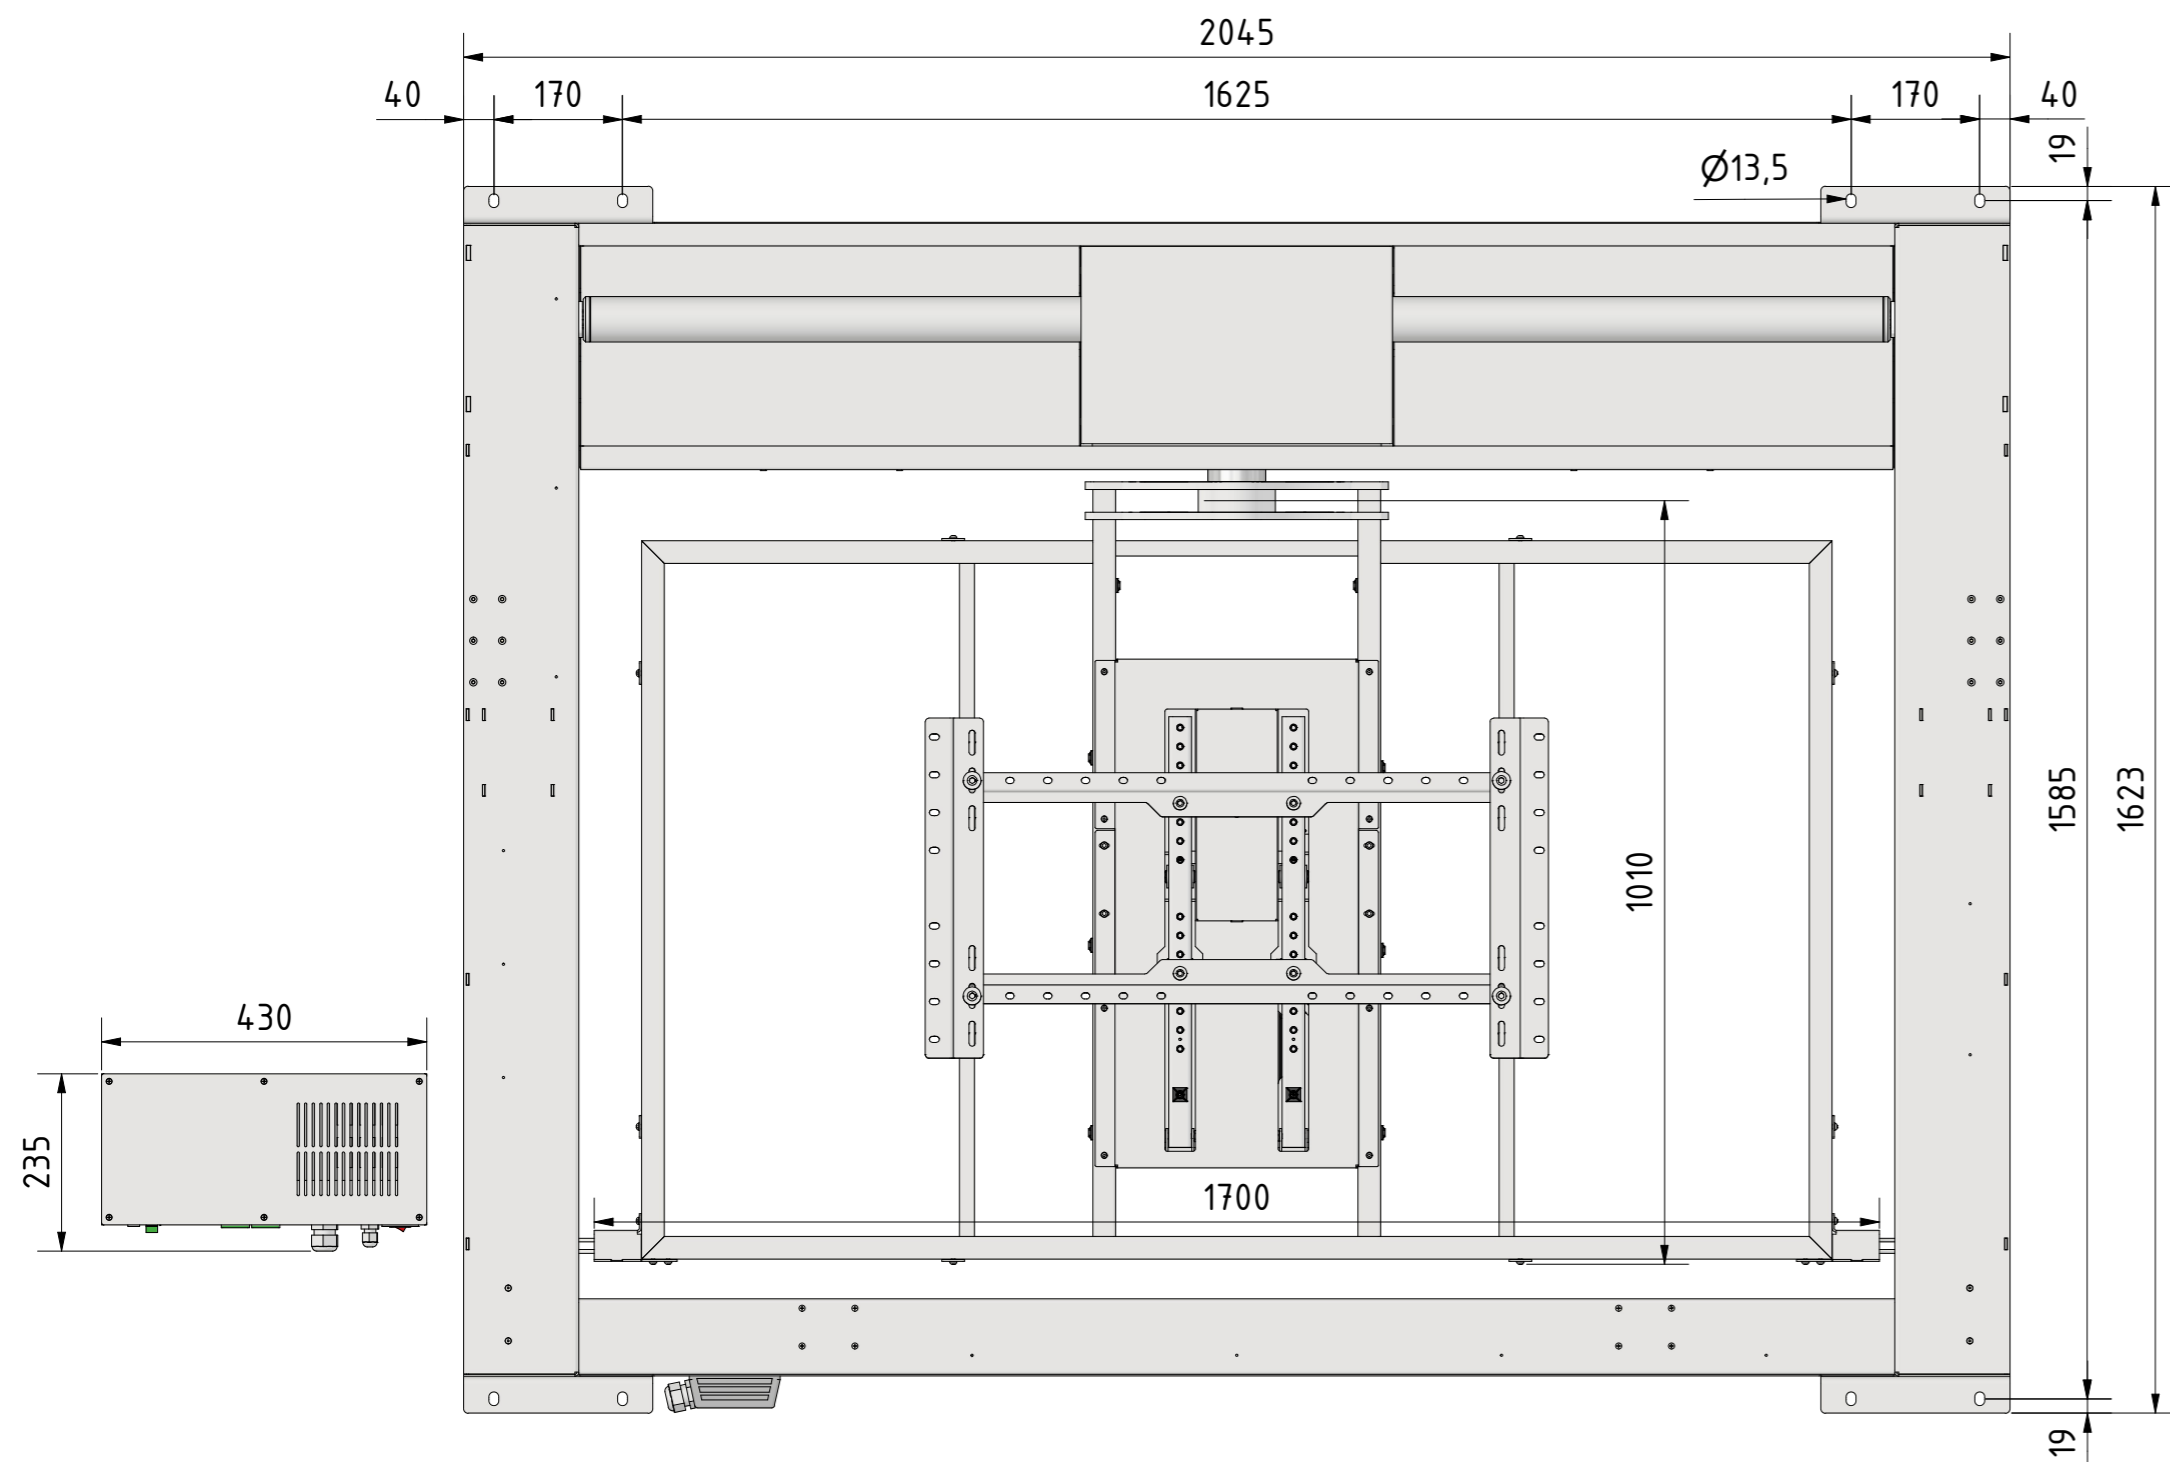

FPLCV2-75+R+T+LOCK (v.05204)

CATEGORY	FLAT PANEL CEILING LIFT	DRAWING TYPE		
MODEL	FPLCV2-75+R+T+LOCK	DRAFT	FINAL	
FEATURE	SUITABLE FOR 75inch TV, PROVIDING ELECTRIC SWIVELING OPENING AT 90degrees, BI-DIRECTIONAL ELECTRIC ROTATION ±180degrees, ELECTRIC TILT UP TO 25degrees, MAXIMUM LOAD CAPACITY (TV+CEILING COVERS) UP TO 60kg (45kg for TV & 15kg for ceiling covers)	x		
COLOUR	BLACK RAL9005 or WHITE RAL9016	DIMENSIONS TOLERANCE		
DRAWING No	V052024-SK	+/-0,5%		
APPROVED BY: