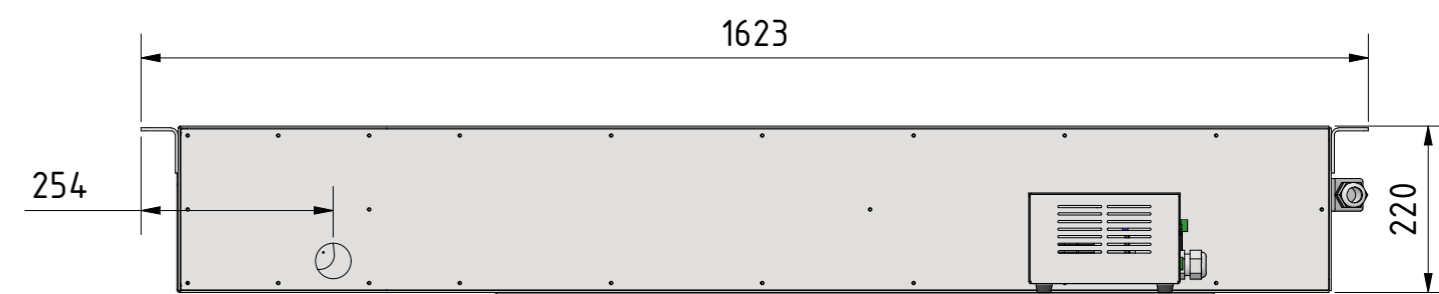

FPLCV2-75+R+T+LOCK (v.05204)

CATEGORY	FLAT PANEL CEILING LIFT	DRAWING TYPE		
MODEL	FPLCV2-75+R+T+LOCK	DRAFT	FINAL	
FEATURE	SUITABLE FOR 75inch TV, PROVIDING ELECTRIC SWIVELING OPENING AT 90degrees, BI-DIRECTIONAL ELECTRIC ROTATION ±180degrees, ELECTRIC TILT UP TO 25degrees, MAXIMUM LOAD CAPACITY (TV+CEILING COVERS) UP TO 60kg (45kg for TV & 15kg for ceiling covers)	x		
COLOUR	BLACK RAL9005 or WHITE RAL9016	DIMENSIONS TOLERANCE		
DRAWING No	V052024-SK	+/-0,5%		
APPROVED BY: