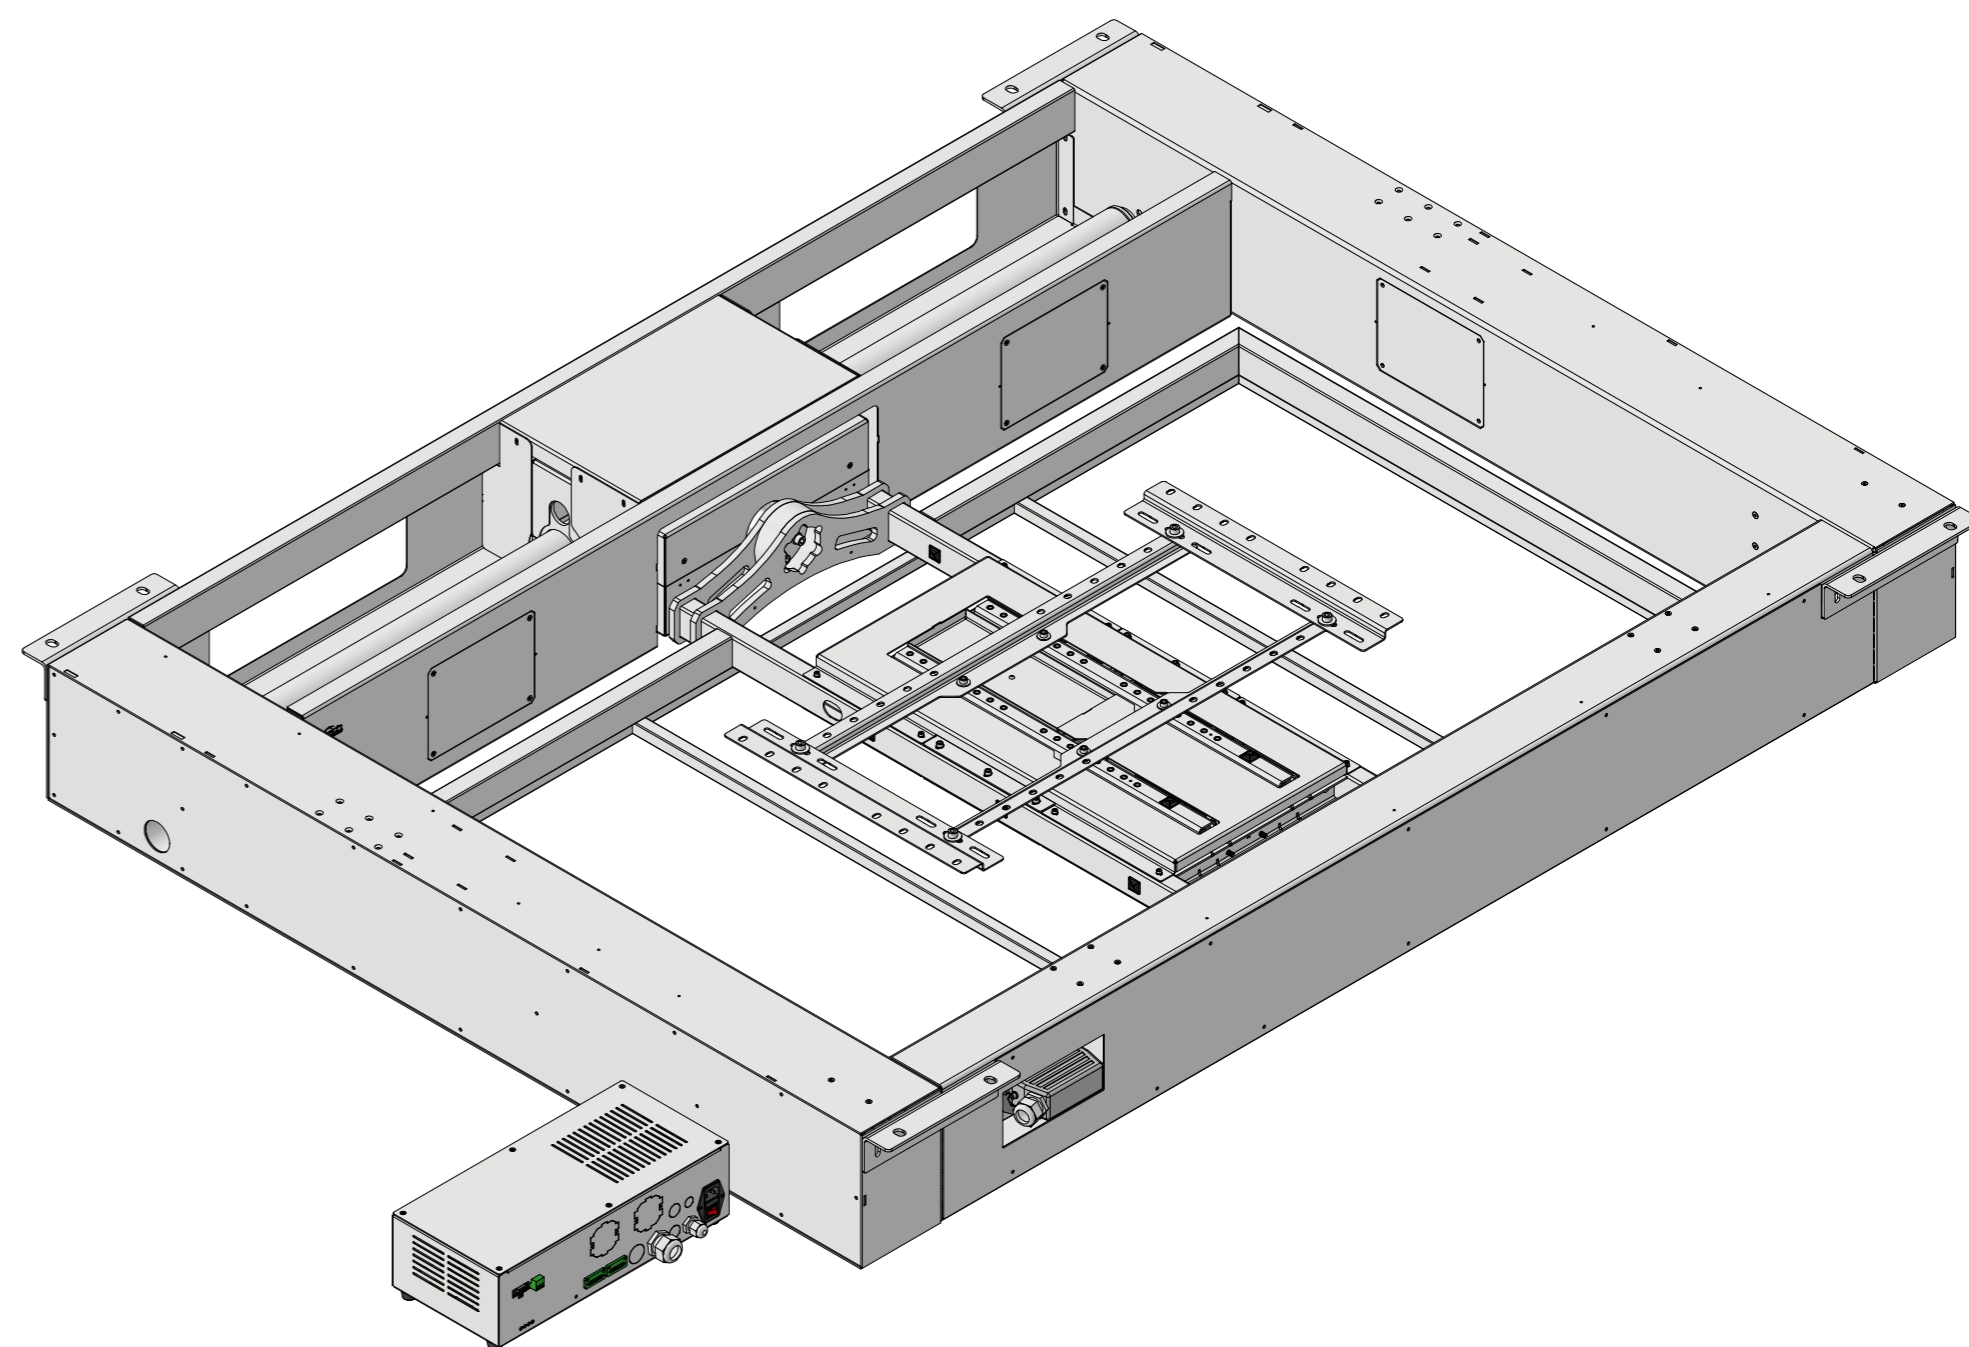

FPLCV2-75+R+T+LOCK (v.05204)

CATEGORY	FLAT PANEL CEILING LIFT	DRAWING TYPE		
MODEL	FPLCV2-75+R+T+LOCK	DRAFT	FINAL	
FEATURE	SUITABLE FOR 75inch TV, PROVIDING ELECTRIC SWIVELING OPENING AT 90degrees, BI-DIRECTIONAL ELECTRIC ROTATION ±180degrees, ELECTRIC TILT UP TO 25degrees, MAXIMUM LOAD CAPACITY (TV+CEILING COVERS) UP TO 60kg (45kg for TV & 15kg for ceiling covers)	x		
COLOUR	BLACK RAL9005 or WHITE RAL9016	DIMENSIONS TOLERANCE		
DRAWING No	V052024-SK	+/-0,5%		
APPROVED BY: