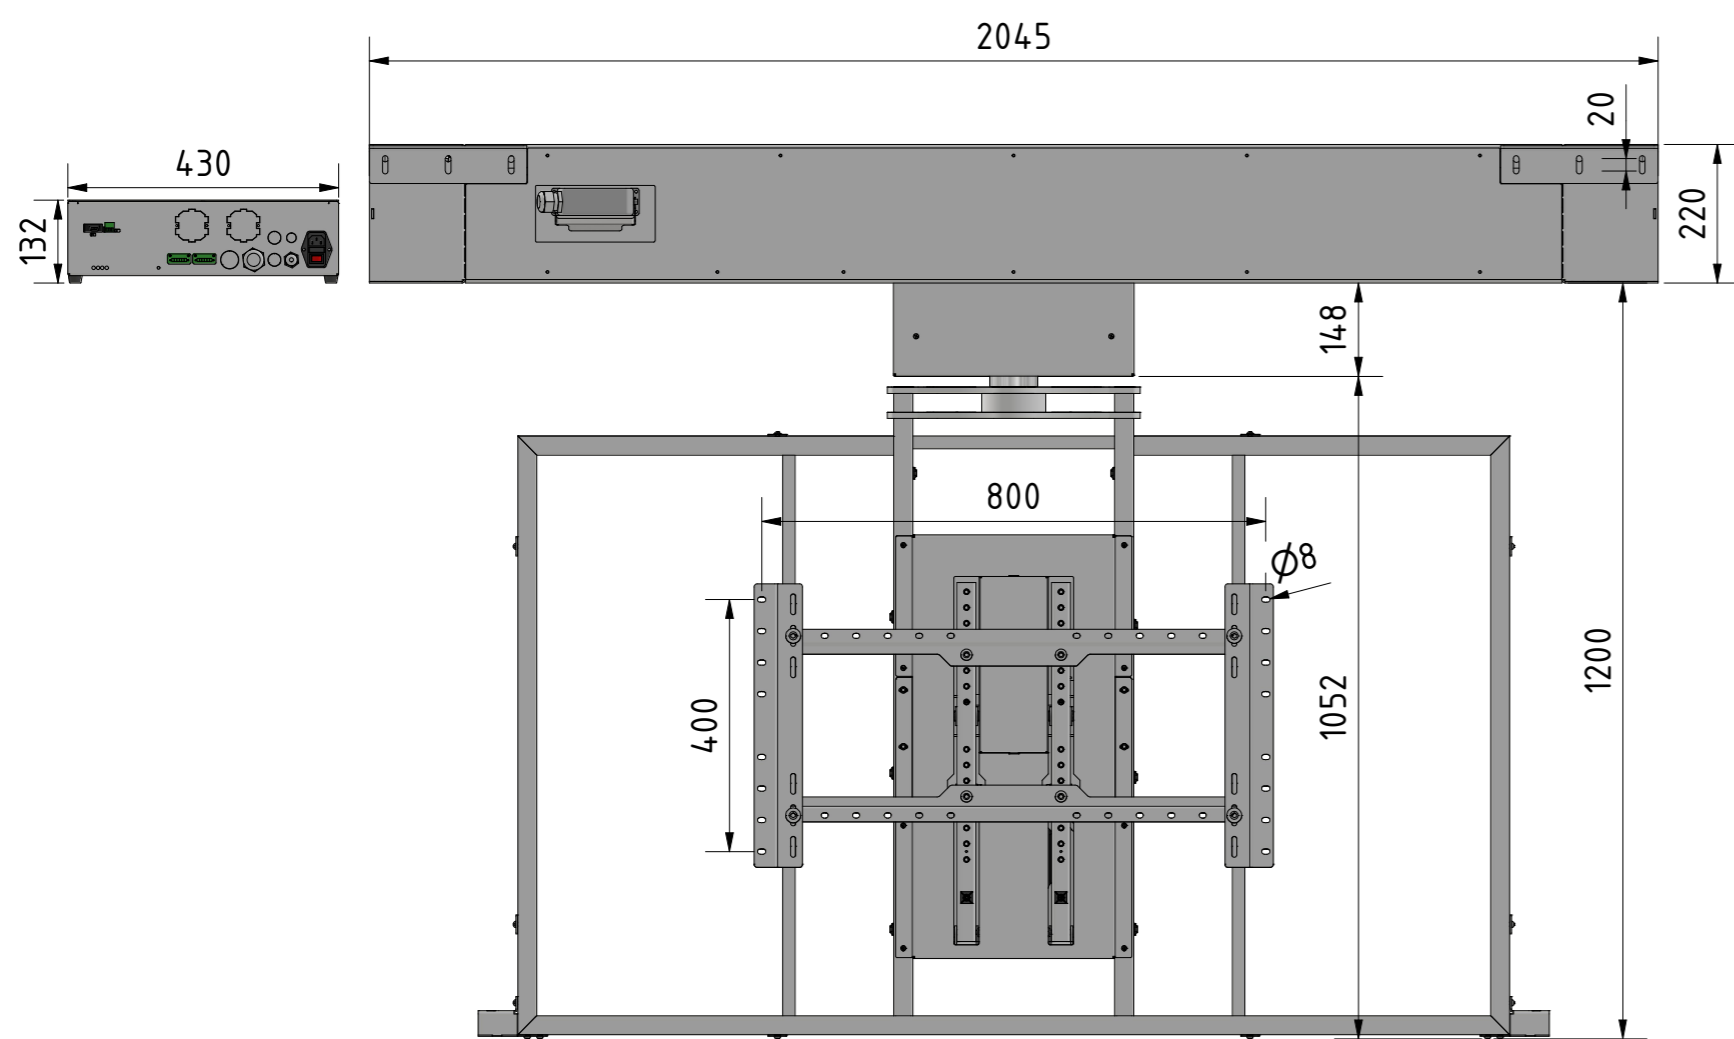

FPLCV2-75+R+T+LOCK (v.05204)

CATEGORY	FLAT PANEL CEILING LIFT	DRAWING TYPE		
MODEL	FPLCV2-75+R+T+LOCK	DRAFT	FINAL	
FEATURE	SUITABLE FOR 75inch TV, PROVIDING ELECTRIC SWIVELING OPENING AT 90degrees, BI-DIRECTIONAL ELECTRIC ROTATION ±180degrees, ELECTRIC TILT UP TO 25degrees, MAXIMUM LOAD CAPACITY (TV+CEILING COVERS) UP TO 60kg (45kg for TV & 15kg for ceiling covers)	x		
COLOUR	BLACK RAL9005 or WHITE RAL9016	DIMENSIONS TOLERANCE		
DRAWING No	V052024-SK	+/-0,5%		