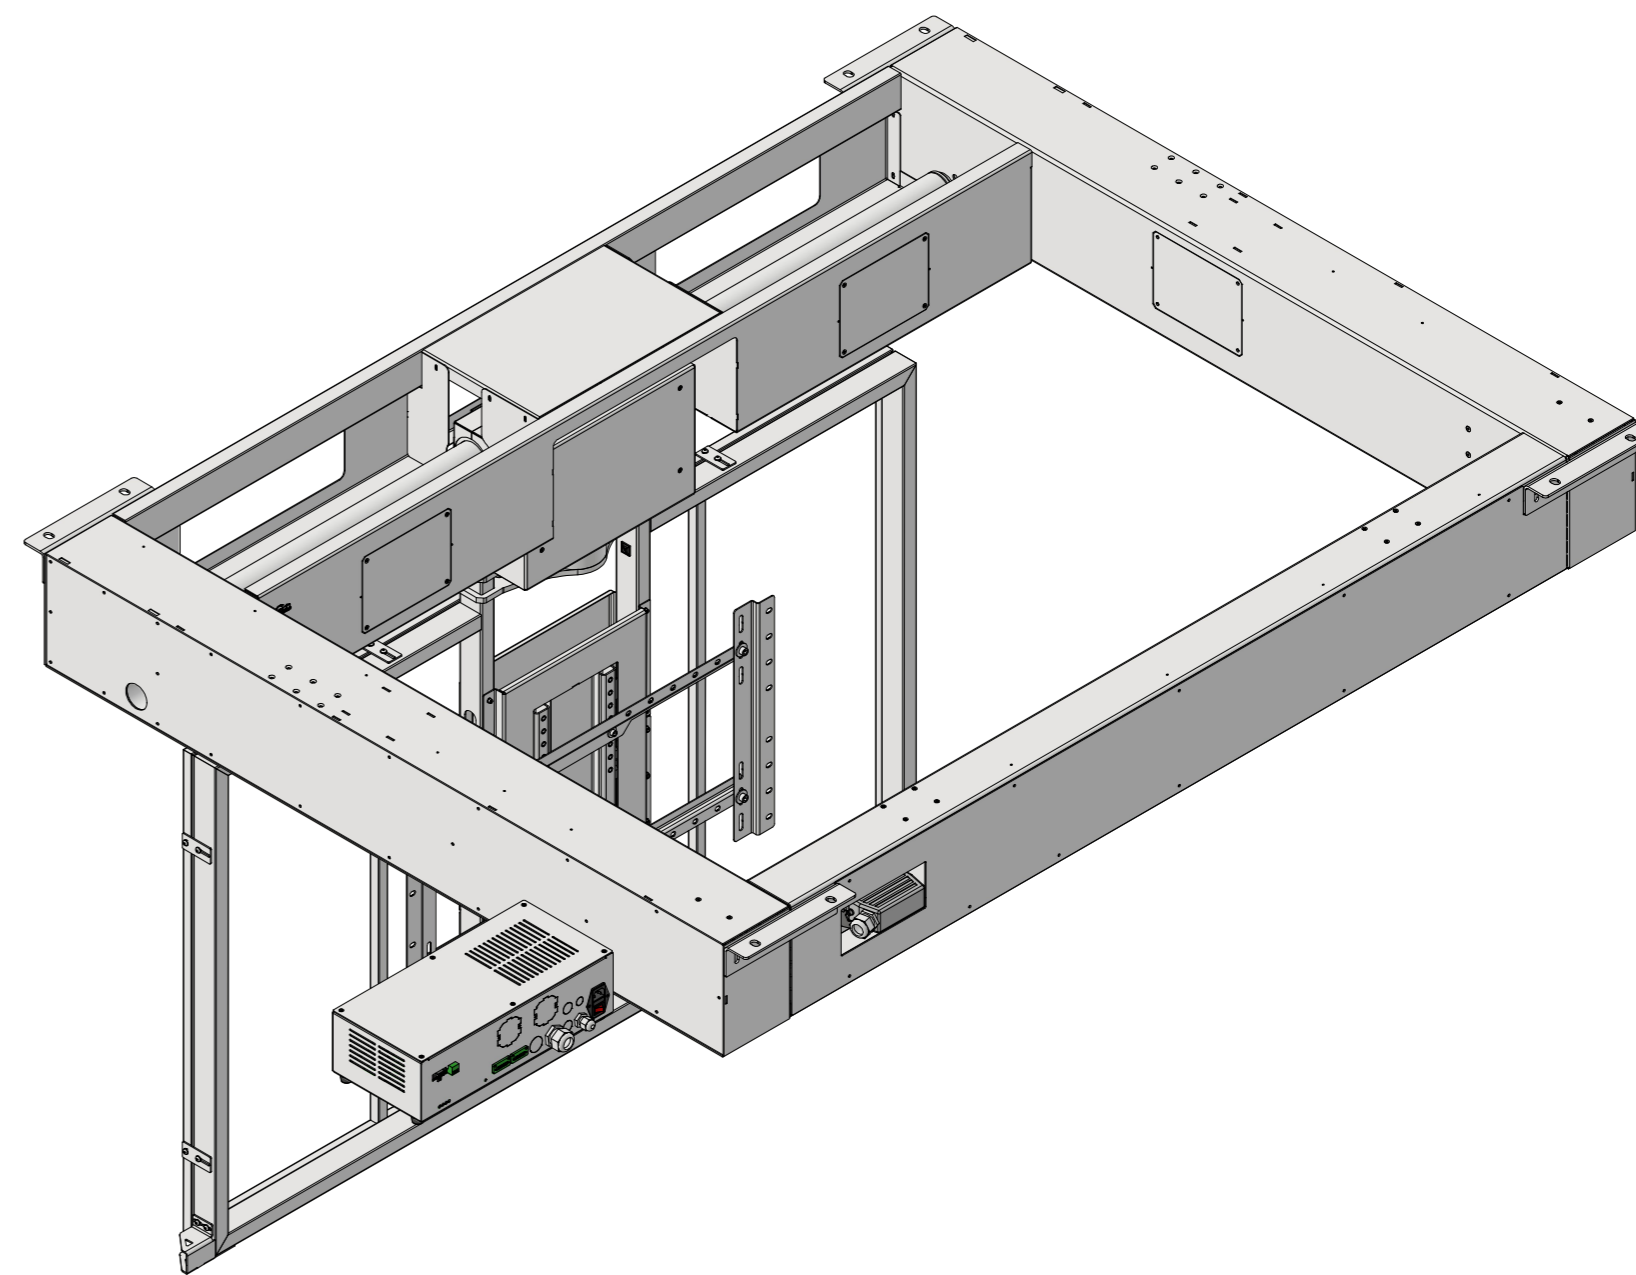

FPLCV2-75+R+T+LOCK (v.05204)

CATEGORY	FLAT PANEL CEILING LIFT	DRAWING TYPE		
MODEL	FPLCV2-75+R+T+LOCK	DRAFT	FINAL	
FEATURE	SUITABLE FOR 75inch TV, PROVIDING ELECTRIC SWIVELING OPENING AT 90degrees, BI-DIRECTIONAL ELECTRIC ROTATION ±180degrees, ELECTRIC TILT UP TO 25degrees, MAXIMUM LOAD CAPACITY (TV+CEILING COVERS) UP TO 60kg (45kg for TV & 15kg for ceiling covers)	x		
COLOUR	BLACK RAL9005 or WHITE RAL9016	DIMENSIONS TOLERANCE		
DRAWING No	V052024-SK	+/-0,5%		