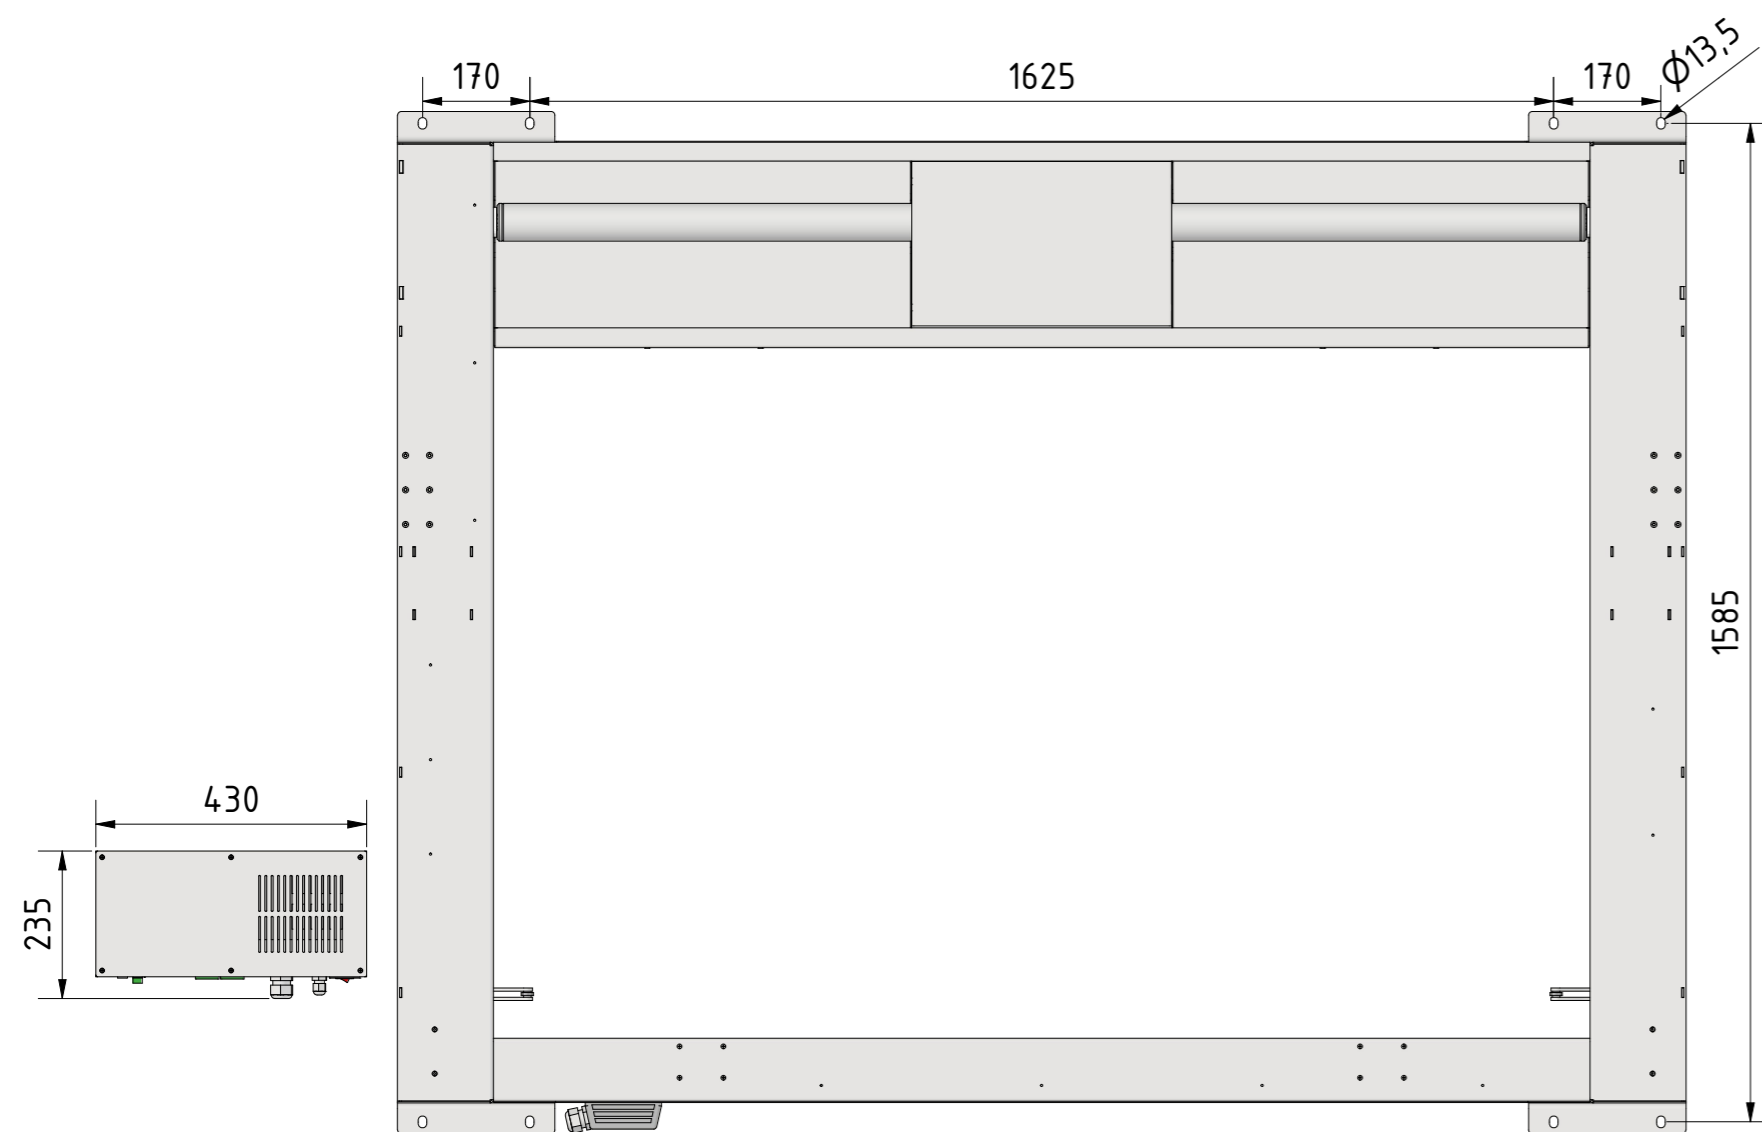

FPLCV2-75+R+T+LOCK (v.05204)

CATEGORY	FLAT PANEL CEILING LIFT	DRAWING TYPE		
MODEL	FPLCV2-75+R+T+LOCK	DRAFT	FINAL	
FEATURE	SUITABLE FOR 75inch TV, PROVIDING ELECTRIC SWIVELING OPENING AT 90degrees, BI-DIRECTIONAL ELECTRIC ROTATION ±180degrees, ELECTRIC TILT UP TO 25degrees, MAXIMUM LOAD CAPACITY (TV+CEILING COVERS) UP TO 60kg (45kg for TV & 15kg for ceiling covers)	x		
COLOUR	BLACK RAL9005 or WHITE RAL9016	DIMENSIONS TOLERANCE		
DRAWING No	V052024-SK	+/-0,5%		