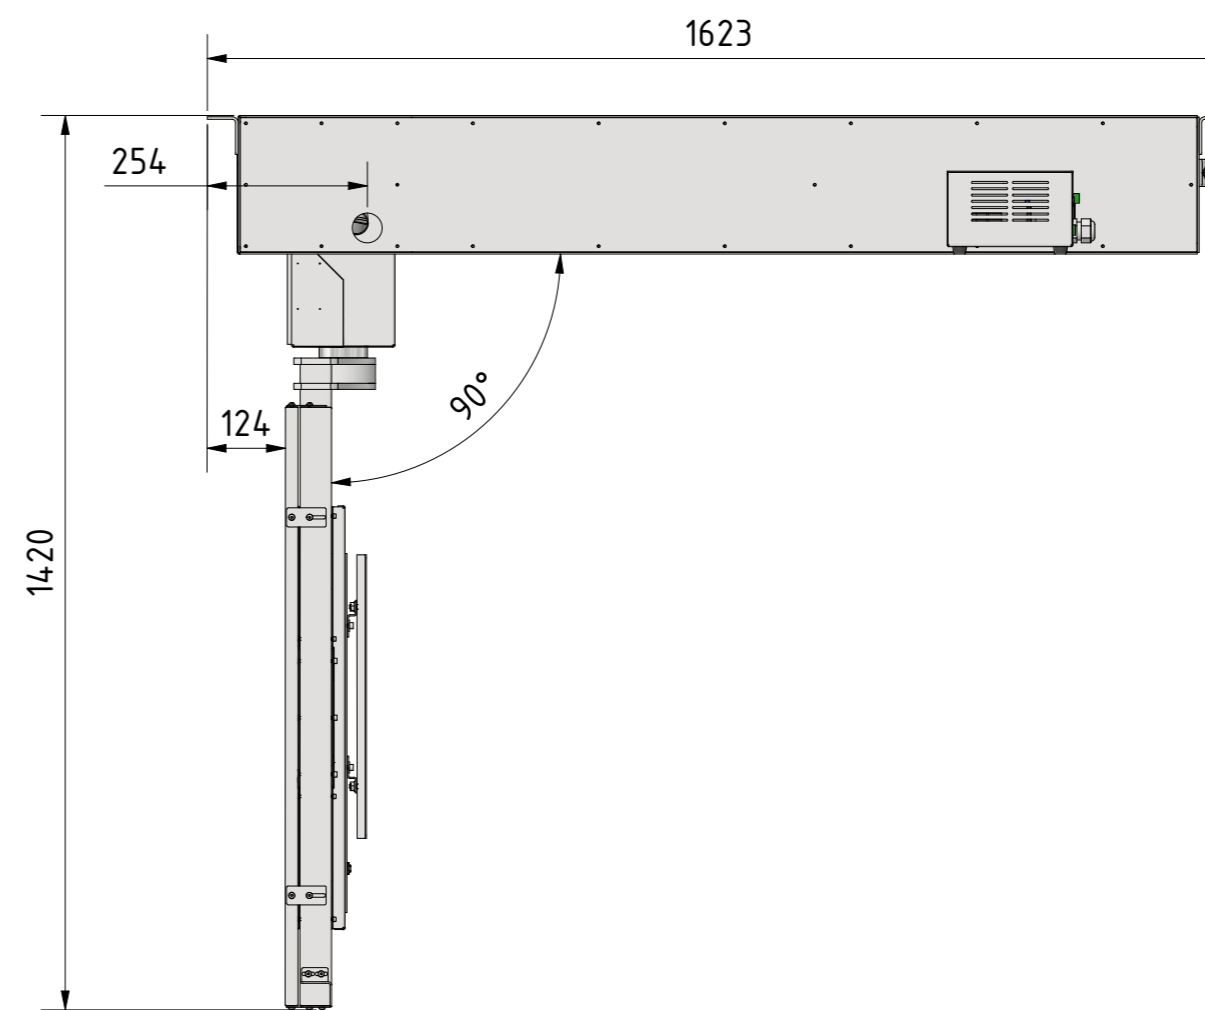

FPLCV2-75+R+T+LOCK (v.05204)

CATEGORY	FLAT PANEL CEILING LIFT	DRAWING TYPE		
MODEL	FPLCV2-75+R+T+LOCK	DRAFT	FINAL	
FEATURE	SUITABLE FOR 75inch TV, PROVIDING ELECTRIC SWIVELING OPENING AT 90degrees, BI-DIRECTIONAL ELECTRIC ROTATION ±180degrees, ELECTRIC TILT UP TO 25degrees, MAXIMUM LOAD CAPACITY (TV+CEILING COVERS) UP TO 60kg (45kg for TV & 15kg for ceiling covers)	x		
COLOUR	BLACK RAL9005 or WHITE RAL9016	DIMENSIONS TOLERANCE		
DRAWING No	V052024-SK	+/-0,5%		