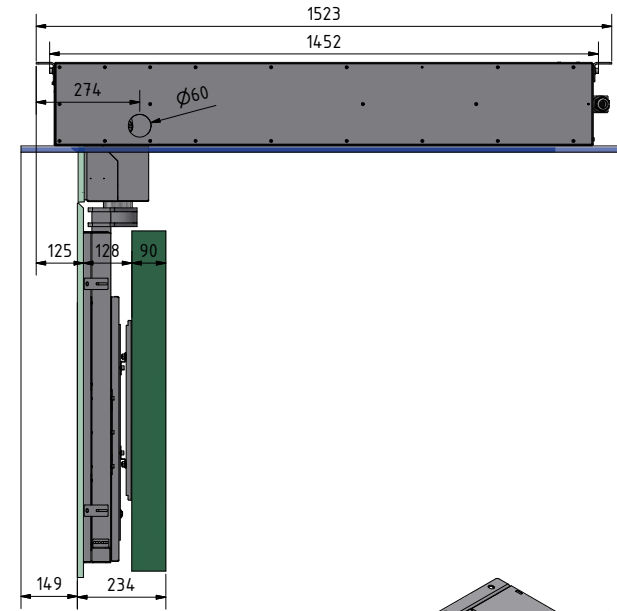

FPLCV2SLIM52-60+R+T+LOCK (v.2024)

CATEGORY	FLAT PANEL CEILING LIFT	DRAWING TYPE	
MODEL	FPLCV2SLIM52-60+R+T+LOCK	DRAFT	FINAL
FEATURE	SUITABLE FOR 65inch TV, PROVIDING ELECTRIC SWIVELING OPENING AT 90degrees, BI-DIRECTIONAL ELECTRIC ROTATION ±180degrees, ELECTRIC TILT UP TO 25degrees, MAXIMUM LOAD CAPACITY (TV+CEILING COVERS) UP TO 35kg (25kg for TV & 10kg for ceiling covers)	x	
COLOUR	BLACK RAL9005 or WHITE RAL9016	DIMENSIONS TOLERANCE	
DRAWING No	V2024-SK	+/-0,5%	
APPROVED BY:			