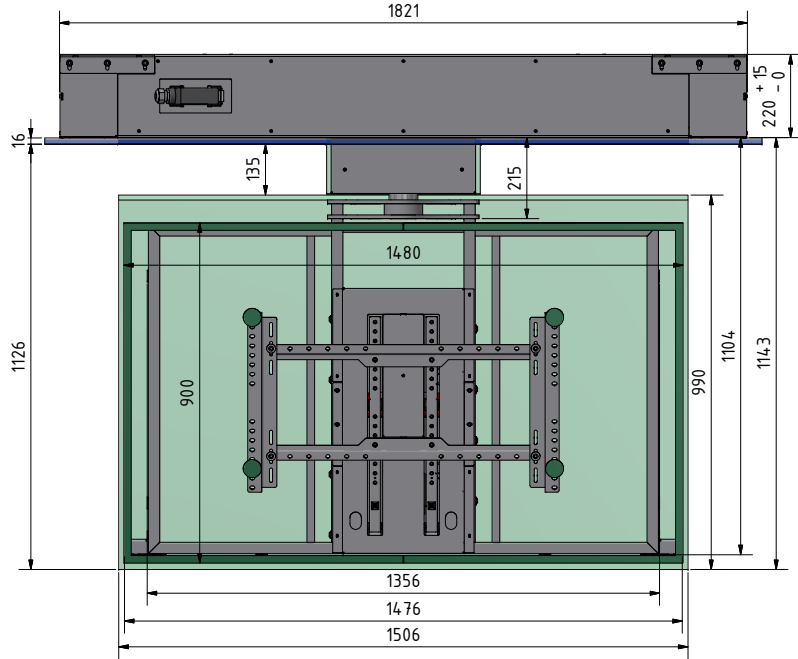

FPLCV2SLIM52-60+R+T+LOCK (v.2024)

CATEGORY	FLAT PANEL CEILING LIFT	DRAWING TYPE	
MODEL	FPLCV2SLIM52-60+R+T+LOCK	DRAFT	FINAL
FEATURE	SUITABLE FOR 65inch TV, PROVIDING ELECTRIC SWIVELING OPENING AT 90degrees, BI-DIRECTIONAL ELECTRIC ROTATION ±180degrees, ELECTRIC TILT UP TO 25degrees, MAXIMUM LOAD CAPACITY (TV+CEILING COVERS) UP TO 35kg (25kg for TV & 10kg for ceiling covers)	x	
COLOUR	BLACK RAL9005 or WHITE RAL9016	DIMENSIONS TOLERANCE	
DRAWING No	V2024-SK	+/-0,5%	
APPROVED BY:			