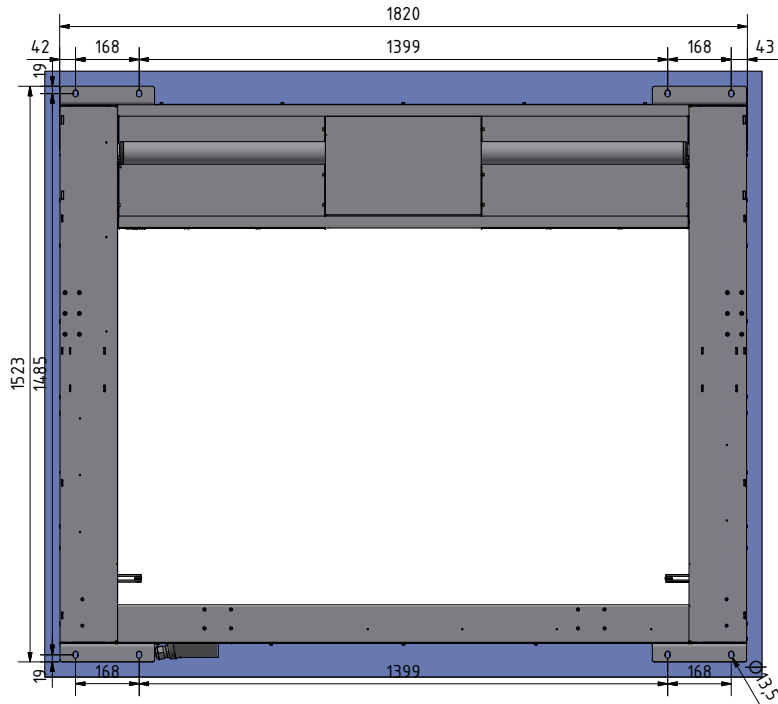

FPLCV2SLIM52-60+R+T+LOCK (v.2024)

CATEGORY	FLAT PANEL CEILING LIFT	DRAWING TYPE	
MODEL	FPLCV2SLIM52-60+R+T+LOCK	DRAFT	FINAL
FEATURE	SUITABLE FOR 65inch TV, PROVIDING ELECTRIC SWIVELING OPENING AT 90degrees, BI-DIRECTIONAL ELECTRIC ROTATION ±180degrees, ELECTRIC TILT UP TO 25degrees, MAXIMUM LOAD CAPACITY (TV+CEILING COVERS) UP TO 35kg (25kg for TV & 10kg for ceiling covers)	x	
COLOUR	BLACK RAL9005 or WHITE RAL9016	DIMENSIONS TOLERANCE	
DRAWING No	V2024-SK	+/-0,5%	
APPROVED BY:			