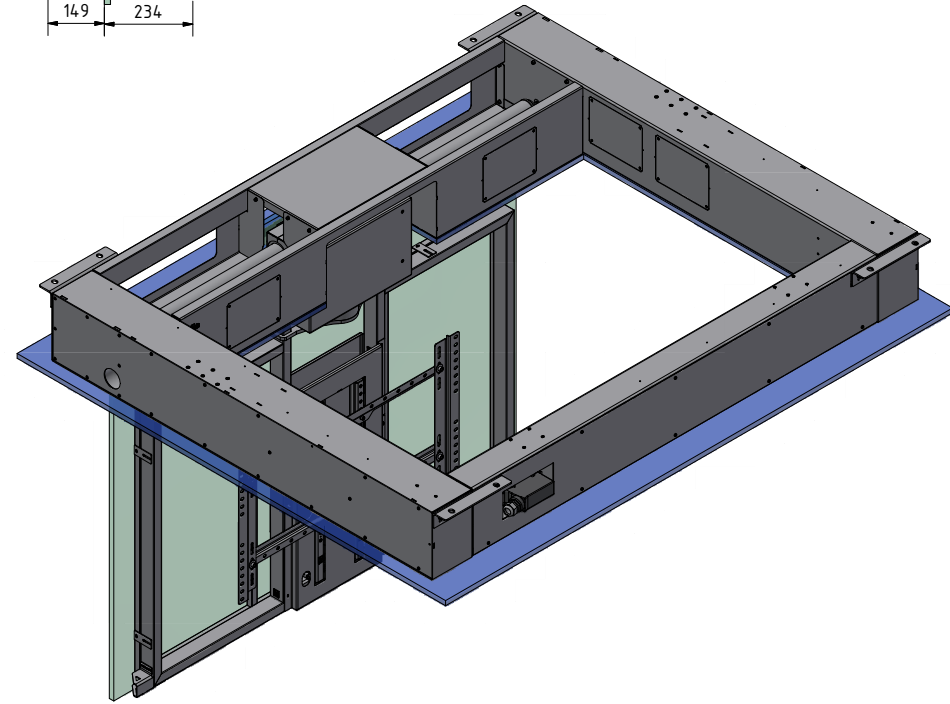

FPLCV2SLIM52-60+R+T+LOCK (v.2024)

CATEGORY	FLAT PANEL CEILING LIFT	DRAWING TYPE	
MODEL	FPLCV2SLIM52-60+R+T+LOCK	DRAFT	FINAL
FEATURE	SUITABLE FOR 65inch TV, PROVIDING ELECTRIC SWIVELING OPENING AT 90degrees, BI-DIRECTIONAL ELECTRIC ROTATION ±180degrees, ELECTRIC TILT UP TO 25degrees, MAXIMUM LOAD CAPACITY (TV+CEILING COVERS) UP TO 35kg (25kg for TV & 10kg for ceiling covers)	x	
COLOUR	BLACK RAL9005 or WHITE RAL9016	DIMENSIONS TOLERANCE	
DRAWING No	V2024-SK	+/-0,5%	
APPROVED BY:			