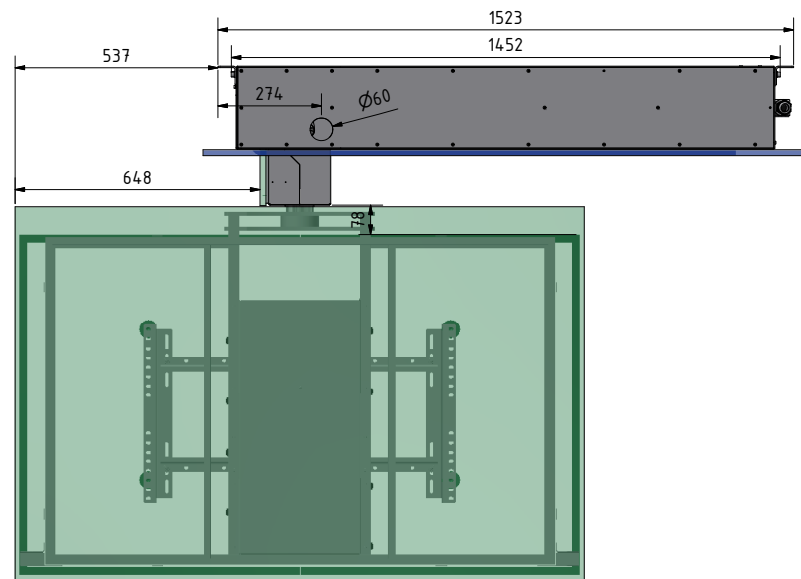

FPLCV2SLIM52-60+R+T+LOCK (v.2024)

CATEGORY	FLAT PANEL CEILING LIFT	DRAWING TYPE	
MODEL	FPLCV2SLIM52-60+R+T+LOCK	DRAFT	FINAL
FEATURE	SUITABLE FOR 65inch TV, PROVIDING ELECTRIC SWIVELING OPENING AT 90degrees, BI-DIRECTIONAL ELECTRIC ROTATION ±180degrees, ELECTRIC TILT UP TO 25degrees, MAXIMUM LOAD CAPACITY (TV+CEILING COVERS) UP TO 35kg (25kg for TV & 10kg for ceiling covers)	x	
COLOUR	BLACK RAL9005 or WHITE RAL9016	DIMENSIONS TOLERANCE	
DRAWING No	V2024-SK	+/-0,5%	
APPROVED BY:			