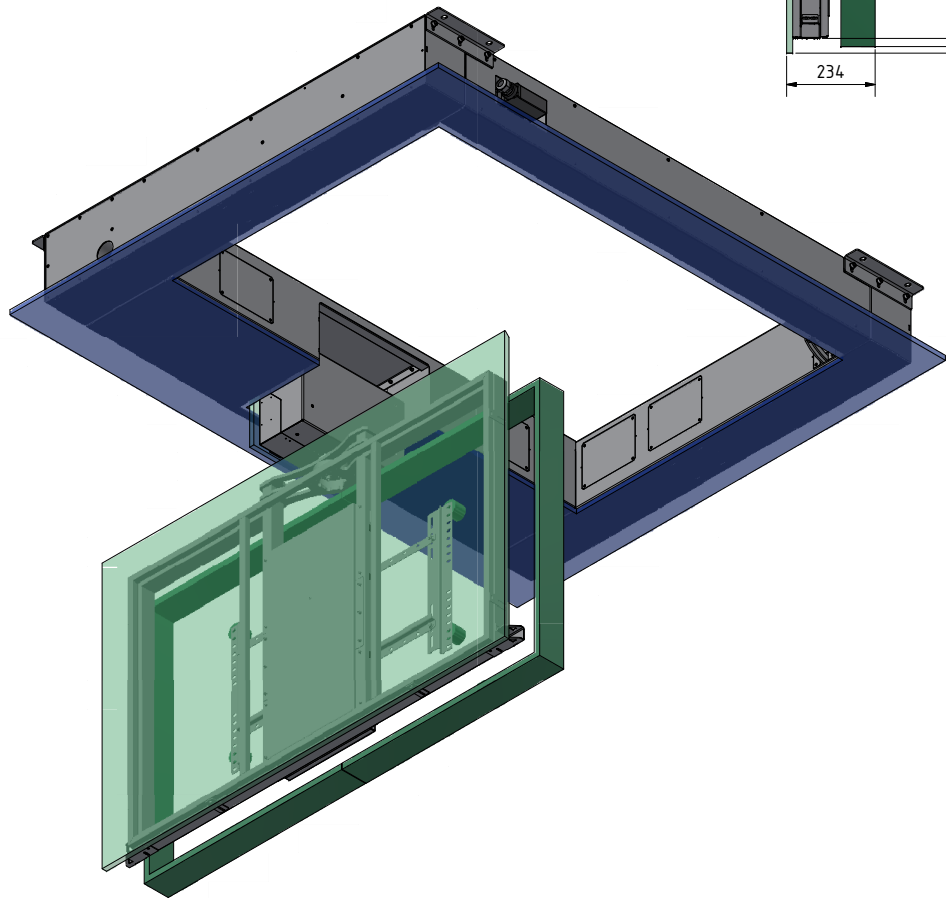

FPLCV2SLIM52-60+R+T+LOCK (v.2024)

CATEGORY	FLAT PANEL CEILING LIFT	DRAWING TYPE	
MODEL	FPLCV2SLIM52-60+R+T+LOCK	DRAFT	FINAL
FEATURE	SUITABLE FOR 65inch TV, PROVIDING ELECTRIC SWIVELING OPENING AT 90degrees, BI-DIRECTIONAL ELECTRIC ROTATION ±180degrees, ELECTRIC TILT UP TO 25degrees, MAXIMUM LOAD CAPACITY (TV+CEILING COVERS) UP TO 35kg (25kg for TV & 10kg for ceiling covers)	x	
COLOUR	BLACK RAL9005 or WHITE RAL9016	DIMENSIONS TOLERANCE	
DRAWING No	V2024-SK	+/-0,5%	
APPROVED BY:			