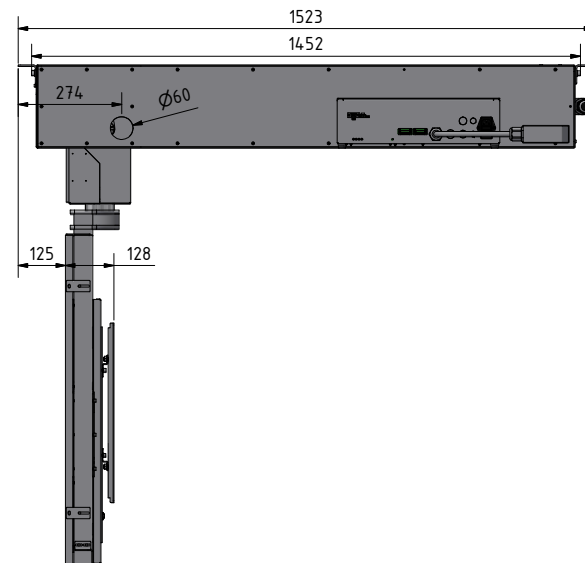

FPLCV2SLIM52-60+R+T+LOCK (v.2024)

CATEGORY	FLAT PANEL CEILING LIFT	DRAWING TYPE	
MODEL	FPLCV2SLIM52-60+R+T+LOCK	DRAFT	FINAL
FEATURE	SUITABLE FOR 65inch TV, PROVIDING ELECTRIC SWIVELING OPENING AT 90degrees, BI-DIRECTIONAL ELECTRIC ROTATION ± 180 degrees, ELECTRIC TILT UP TO 25degrees, MAXIMUM LOAD CAPACITY (TV+CEILING COVERS) UP TO 35kg (25kg for TV & 10kg for ceiling covers)	x	
COLOUR	BLACK RAL9005 or WHITE RAL9016	DIMENSIONS TOLERANCE	
DRAWING No	V2024-SK	+/-0,5%	
APPROVED BY:			