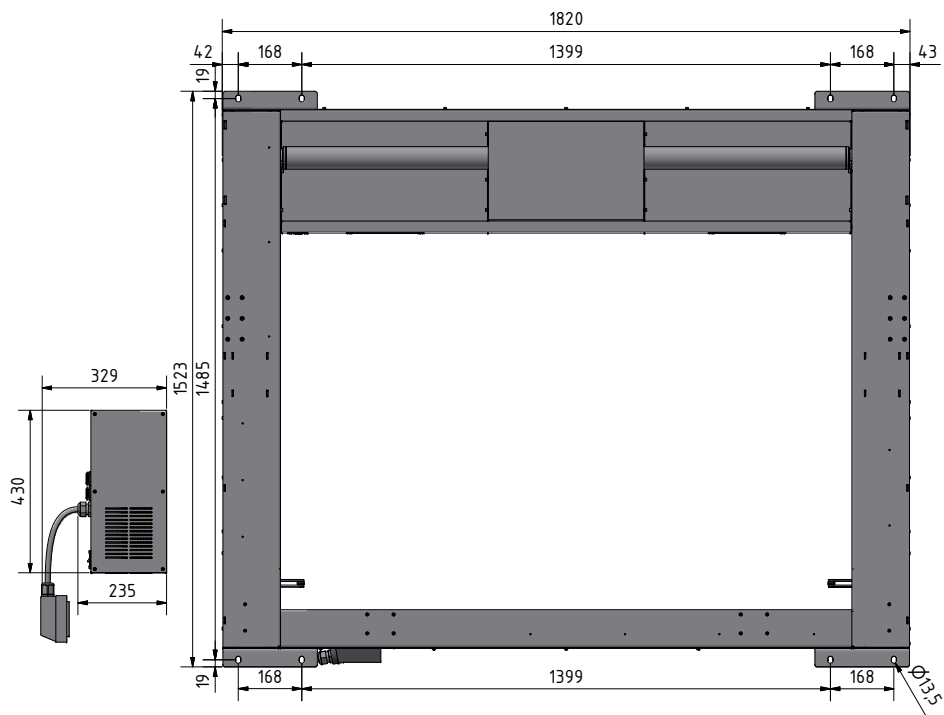

FPLCV2SLIM52-60+R+T+LOCK (v.2024)

CATEGORY	FLAT PANEL CEILING LIFT	DRAWING TYPE	
MODEL	FPLCV2SLIM52-60+R+T+LOCK	DRAFT	FINAL
FEATURE	SUITABLE FOR 65inch TV, PROVIDING ELECTRIC SWIVELING OPENING AT 90degrees, BI-DIRECTIONAL ELECTRIC ROTATION ± 180 degrees, ELECTRIC TILT UP TO 25degrees, MAXIMUM LOAD CAPACITY (TV+CEILING COVERS) UP TO 35kg (25kg for TV & 10kg for ceiling covers)	x	
COLOUR	BLACK RAL9005 or WHITE RAL9016	DIMENSIONS TOLERANCE	
DRAWING No	V2024-SK	+/-0,5%	
APPROVED BY:			