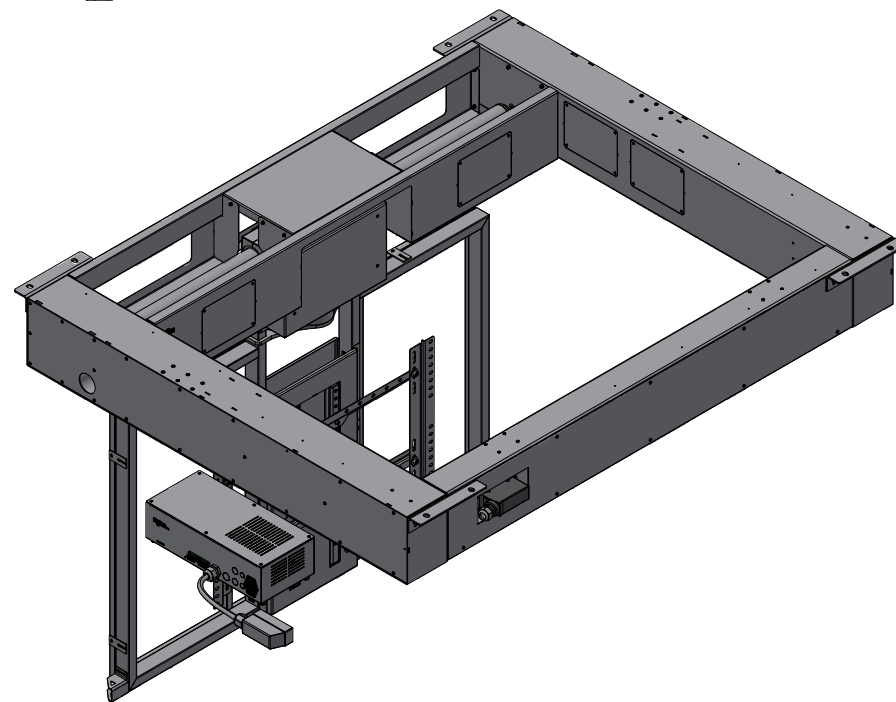

FPLCV2SLIM52-60+R+T+LOCK (v.2024)

CATEGORY	FLAT PANEL CEILING LIFT	DRAWING TYPE	
MODEL	FPLCV2SLIM52-60+R+T+LOCK	DRAFT	FINAL
FEATURE	SUITABLE FOR 65inch TV, PROVIDING ELECTRIC SWIVELING OPENING AT 90degrees, BI-DIRECTIONAL ELECTRIC ROTATION ± 180 degrees, ELECTRIC TILT UP TO 25degrees, MAXIMUM LOAD CAPACITY (TV+CEILING COVERS) UP TO 35kg (25kg for TV & 10kg for ceiling covers)	x	
COLOUR	BLACK RAL9005 or WHITE RAL9016	DIMENSIONS TOLERANCE	
DRAWING No	V2024-SK	+/-0,5%	
APPROVED BY:			