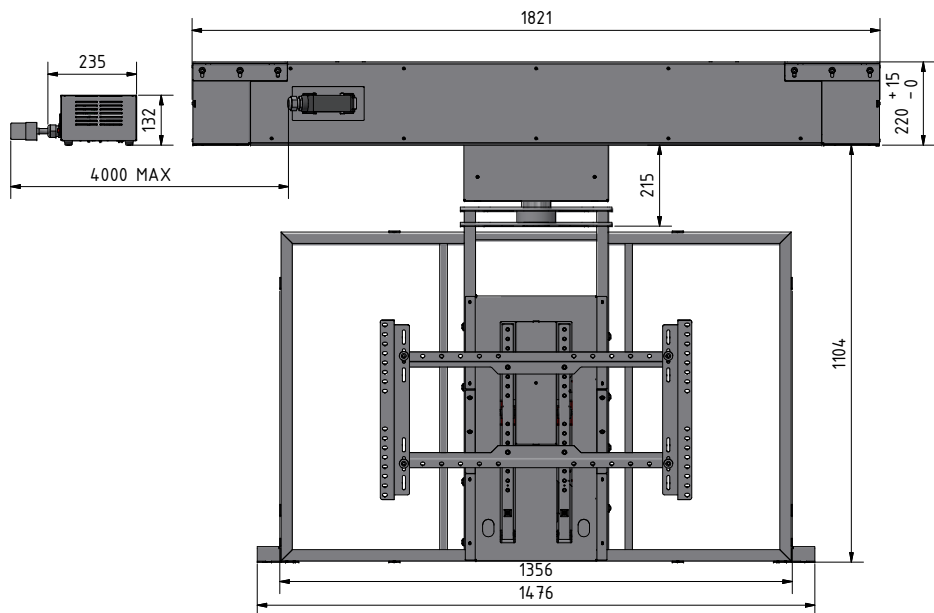

FPLCV2SLIM52-60+R+T+LOCK (v.2024)

CATEGORY	FLAT PANEL CEILING LIFT	DRAWING TYPE	
MODEL	FPLCV2SLIM52-60+R+T+LOCK	DRAFT	FINAL
FEATURE	SUITABLE FOR 65inch TV, PROVIDING ELECTRIC SWIVELING OPENING AT 90degrees, BI-DIRECTIONAL ELECTRIC ROTATION ± 180 degrees, ELECTRIC TILT UP TO 25degrees, MAXIMUM LOAD CAPACITY (TV+CEILING COVERS) UP TO 35kg (25kg for TV & 10kg for ceiling covers)	x	
COLOUR	BLACK RAL9005 or WHITE RAL9016	DIMENSIONS TOLERANCE	
DRAWING No	V2024-SK	+/-0,5%	
APPROVED BY:			